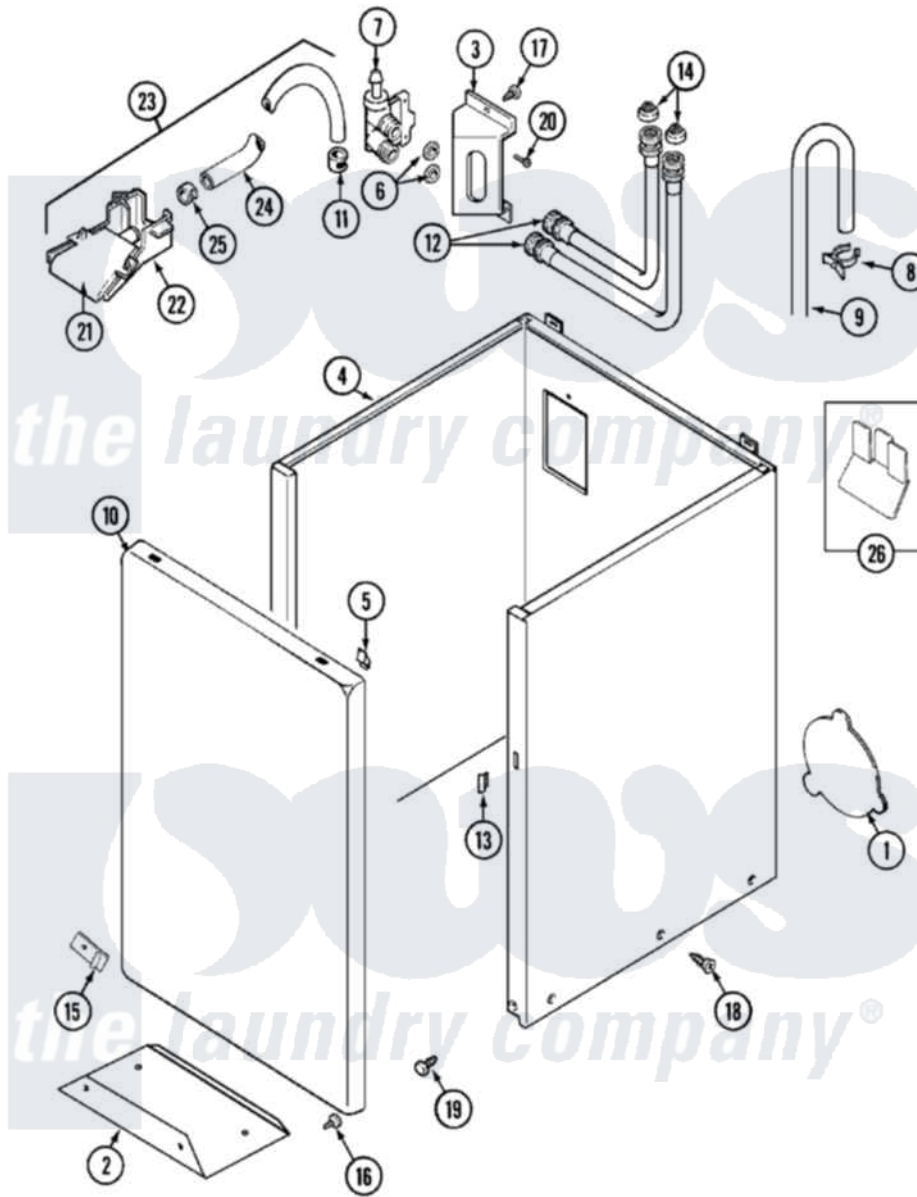

Maytag LAT9706AAM 02 - CABINET (9706)

Maytag [Residential Maytag LAT9706AAM Washer Parts](#) Parts Diagram 02 - CABINET (9706)
 Click on the part number to view part

Item	Original Part Number	Replaced By	Status	Part Description
1	211878		Not Available	PLATE, ACCESS
"	22001683	22002924		Plate, Access
2	213846			Guard, Belt
3	22003217	3370225		Screw
"	214812	22002361		Bracket, Water Valve
"	22002361			Bracket, Water Valve
4	22001303			Cabinet ---NA
"	22002657		Not Available	CABINET ASSEMBLY (BSQ)
"	22002380	22001303		Cabinet ---NA
5	22001650			Fastener, Spring
6	Y013783			Washer, Inlet Hose
7	214337	96160		Screen
"	22001138			Valve, Water
"	22001274			Valve, Water
8	22001815	22002765		Clip, Hose
9	22002701	22003814		Retainer, Drain Hose

"	22002700	22003410	Hose, Drain
"	22001816		Hose, Drain
10	22001143		Damper, Sound
"	22001144		Damper, Sound
"	22002370	22002658	Panel, Front
"	22001804	22002653	Panel, Front
11	216169	596669	Clamp, Manifold
12	202860		Inlet Hose Assembly
13	214376	22002331	Spacer, Front Panel
14	200961	12001413	Strainer And Washer Kit
15	22001995		Screw Note: Screw, Tumbler Front And Shroud
"	22002378	27001200	Screw
"	22002376		Clip
"	22002377		Clip, Retainer
"	12001340	204439	Screw And Fstner Assembly
16	211294	90767	Screw, 8A X 3/8 HeX Washer Head Tapping
17	212276	W10116760	Screw
"	22002372		Screw
18	213007		Xfor Cabinet See Cabinet, Back
19	213122	27001200	Screw
"	213121	3400111	Screw, 12-14 X 5/8
20	Y313561		Screw---NA
21	22001187		Injector
22	22001186		Injector
23	22001304		Water Injector Assembly
24	22001190		Hose, Injector
25	216169	596669	Clamp, Manifold
26	22001972		Clip, Cabinet