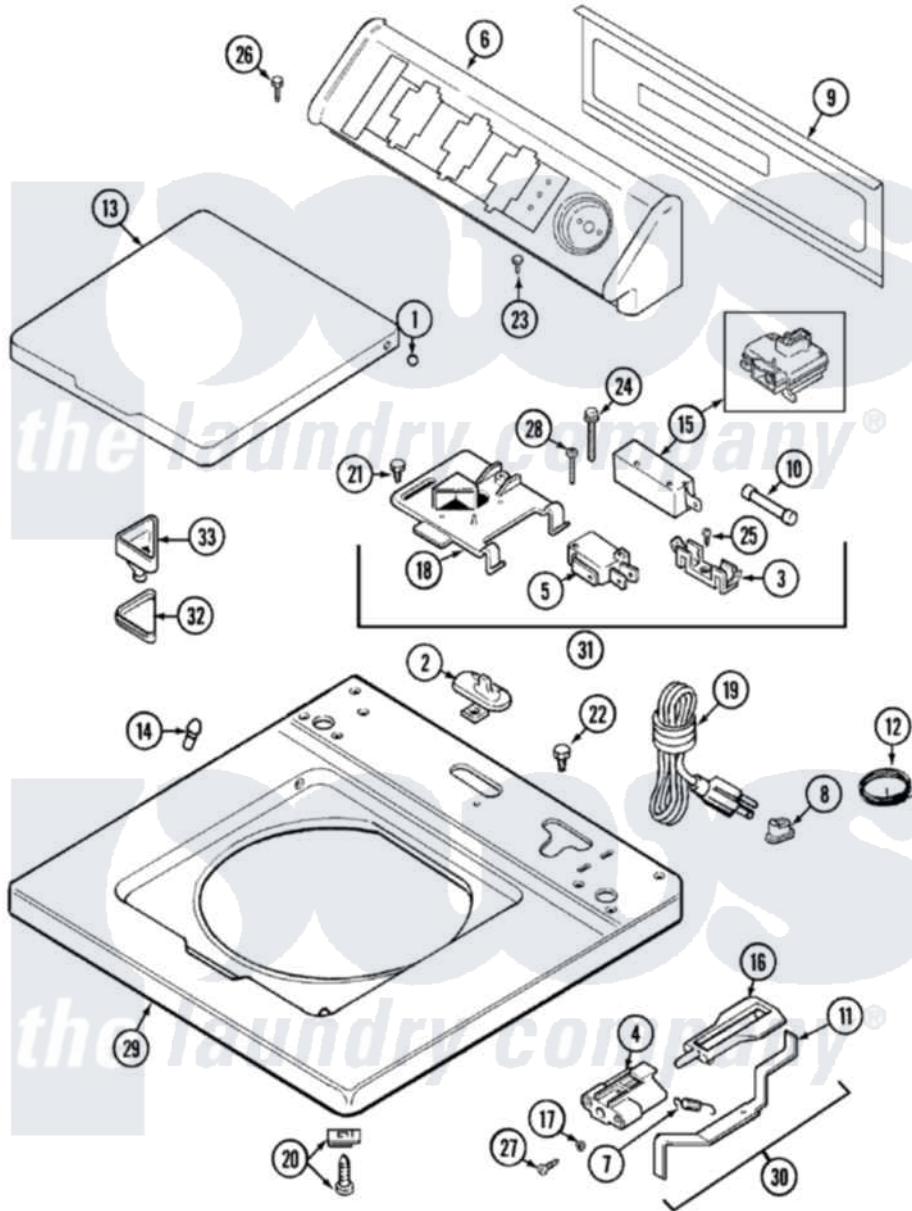

Maytag LAT9706AAM 05 - TOP (9706)

Maytag [Residential Maytag LAT9706AAM Washer Parts](#) Parts Diagram 05 - TOP (9706)
 Click on the part number to view part

Item	Original Part Number	Replaced By	Status	Part Description
1	211726			Hinge, Ball Lid
2	22001298			Cap, Top Cover
"	207159	489355		Screw, 8 X 1/2
3	207167			Block, Fuse
"	W10124350		Not Available	NOT REQUIRED PART OR SEE NOTE
4	22002135			Bracket, Unbalance
"	22001645		Not Available	BRACKET, UNBALANCE---NA
5	W10124350		Not Available	NOT REQUIRED PART OR SEE NOTE
"	207166			Switch, Check
6	22001671			Console ---NA
7	213720			Spring, Lid Switch
8	211881			Grommet, Cord Part Not Used-Gas Models Only
9	22001662	8534058		Screw
"	216423	3370225		Screw

"	22001814		Back Panel, Console
10	22001673	22001682	Switch Assembly, Lid W/4amp Fuse
"	W10124350		Not Available NOT REQUIRED PART OR SEE NOTE
11	22001672		Lever, Unbalance
"	22001968		Lever, Unbalance
12	Y705026	3370225	Screw
"	22001654		Wire, Ground
13	22001675		Not Available LID W/LEGEND (ALM)
"	22001677		Not Available LID W/LEGEND (CANADA-ALM)--NA
14	212716		Bumper, Lid
15	22001967	12001908	Switch-Lid
"	205415	279347	Switch-Lid
16	216255		Plunger, Lid Switch
17	211500		Washer, Bracket To Top Cover
18	W10124350		Not Available NOT REQUIRED PART OR SEE NOTE
"	22001678		Bracket, Switch And Fuse
19	208194	22003062	Cord, Power
20	22001402	214354	Screw, Top Cover To Cabnt.
21	207159	489355	Screw, 8 X 1/2
22	Y705026	3370225	Screw
23	216423	3370225	Screw
24	213501		Screw, No.6-20 X 1-1/8 Inch
25	Y311711		Screw, Fuse Block
26	216423	3370225	Screw
27	22001600	25-7809	Screw, No.6-20 1/2 Flthd Torx
28	22001352		Screw, Check Switch
29	22001782	22002146	Cover Assembly, Top
30	22001681		Unbalance Lever Assembly
"	22001969		Unbalance Lever Assembly
31	22001682		Switch Assembly, Lid W/4amp Fuse
32	215374		Not Available GASKET FOR BLEACH CUP
33	22001008		Cup, Bleach