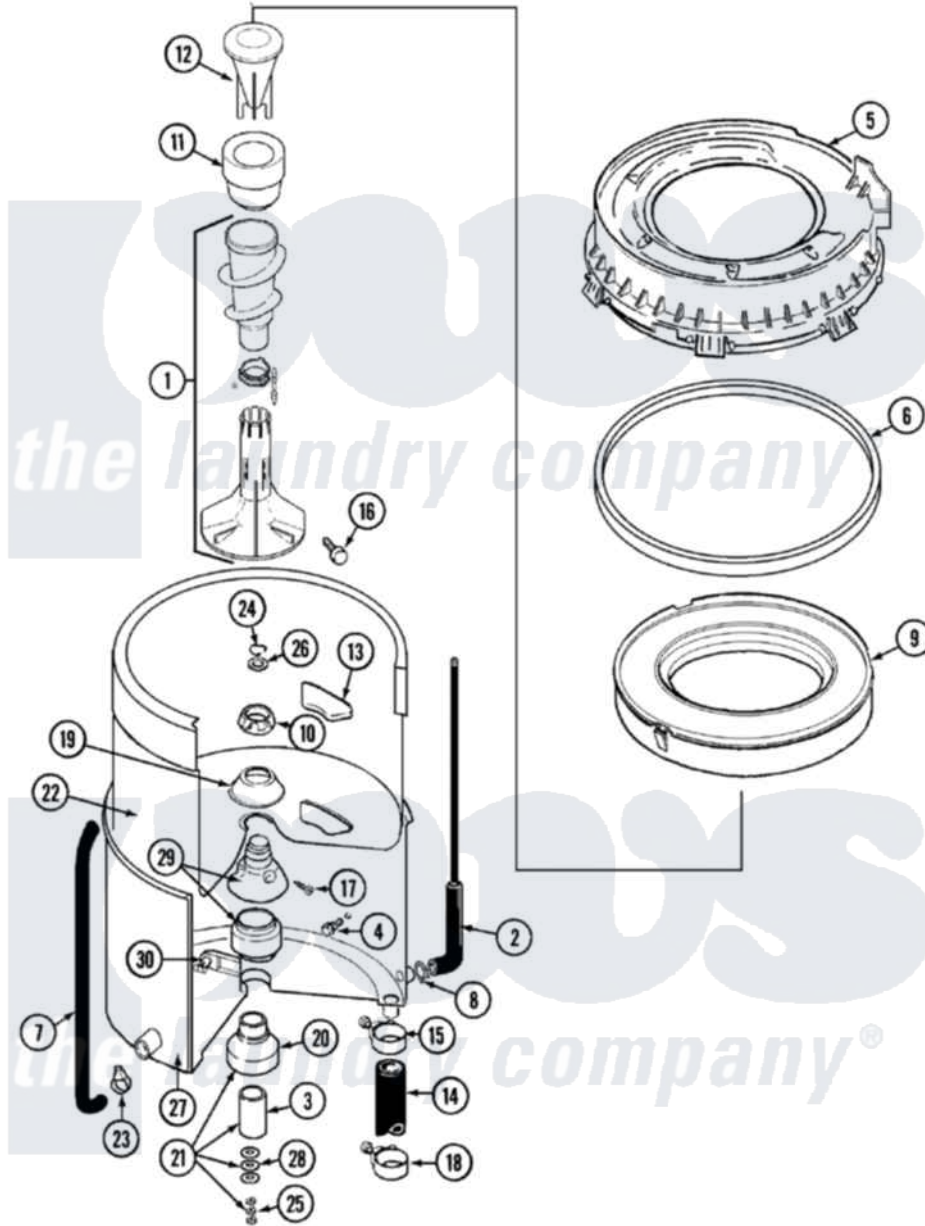

Maytag LAT9706AAM 07 - TUB (9706)

Maytag [Residential Maytag LAT9706AAM Washer Parts](#) Parts Diagram 07 - TUB (9706)
 Click on the part number to view part

Item	Original Part Number	Replaced By	Status	Part Description
1	22001821			Agitator Auger And Base Assembly
2	22001036	22001619		Tube, Water Level Switch
3	211130			Bearing Liner, Tub Bearing
4	200744	W10175939		Bolt
"	205254	W10175938		Bolt
5	22001299			Tub Cover And Gasket Assembly
6	Y22001201	22001007		Gasket, Cover To Tub
7	22001320			Tube, Bleach
8	211641			Clamp, 1-1/16"
9	22001142			Ring, Balance
10	211047	6-2110472		Nut- Clamp
11	22001805	21001905		Dispenser, Fabric
12	22001806	21001905		Dispenser, Fabric
13	207219			Filter, Self-Cleaning
14	213045			Hose, Outer Tub Part Not

14	213043		Used
15	22001640	285655	Clamp, Hose
16	22001819		LCKing Screw And O Ring
17	22001423		Set Screw, Mounting Stem
18	22001640	285655	Clamp, Hose
19	211210		Washer, Clamping Nut
20	200824	6-2040130	Tub Bearin
21	204013	6-2040130	Tub Bearin
22	22001139		Tub, Inner
23	205161	489503	Clamp
24	Y015667		Retaining Ring
25	Y054867		Washer, Lock
26	Y015666		Washer, Retaining -
27	22001114	Not Available	TUB, OUTER (EX. LARGE)
28	211100		Washer, Outer Tub
29	22001648	6-2095720	Mounting S
30	214434		Spout, Deflector