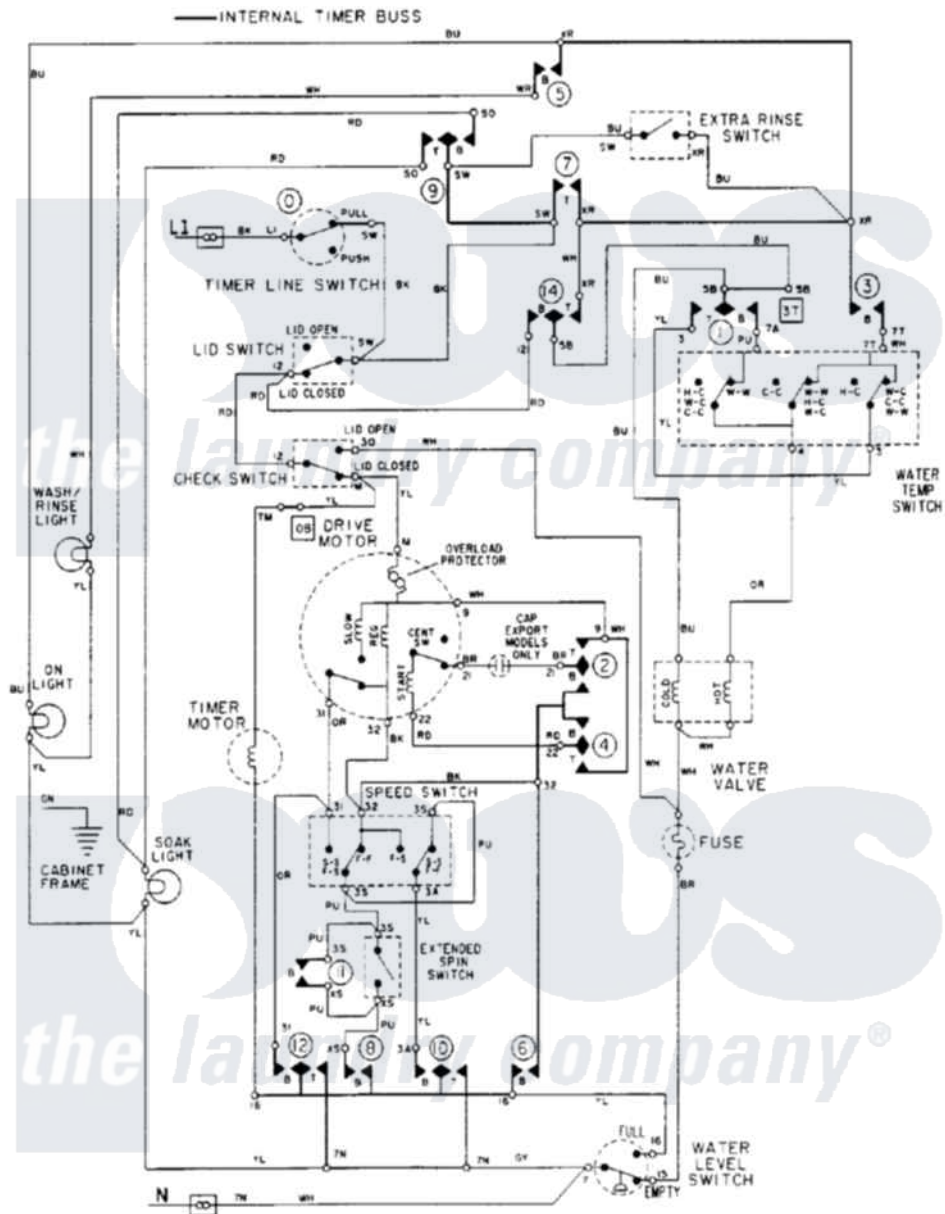

# Maytag LAT9706AAM 08 - WIRING INFORMATION (9706)

Maytag Residential Maytag LAT9706AAM Washer Parts Parts Diagram 08 - WIRING INFORMATION (9706)  
 Click on the part number to view part

Item	Original Part Number	Replaced By	Status	Part Description
NI	15002101		Not Available	WIRING INFORMATION
"	15001927		Not Available	WIRING INFORMATION