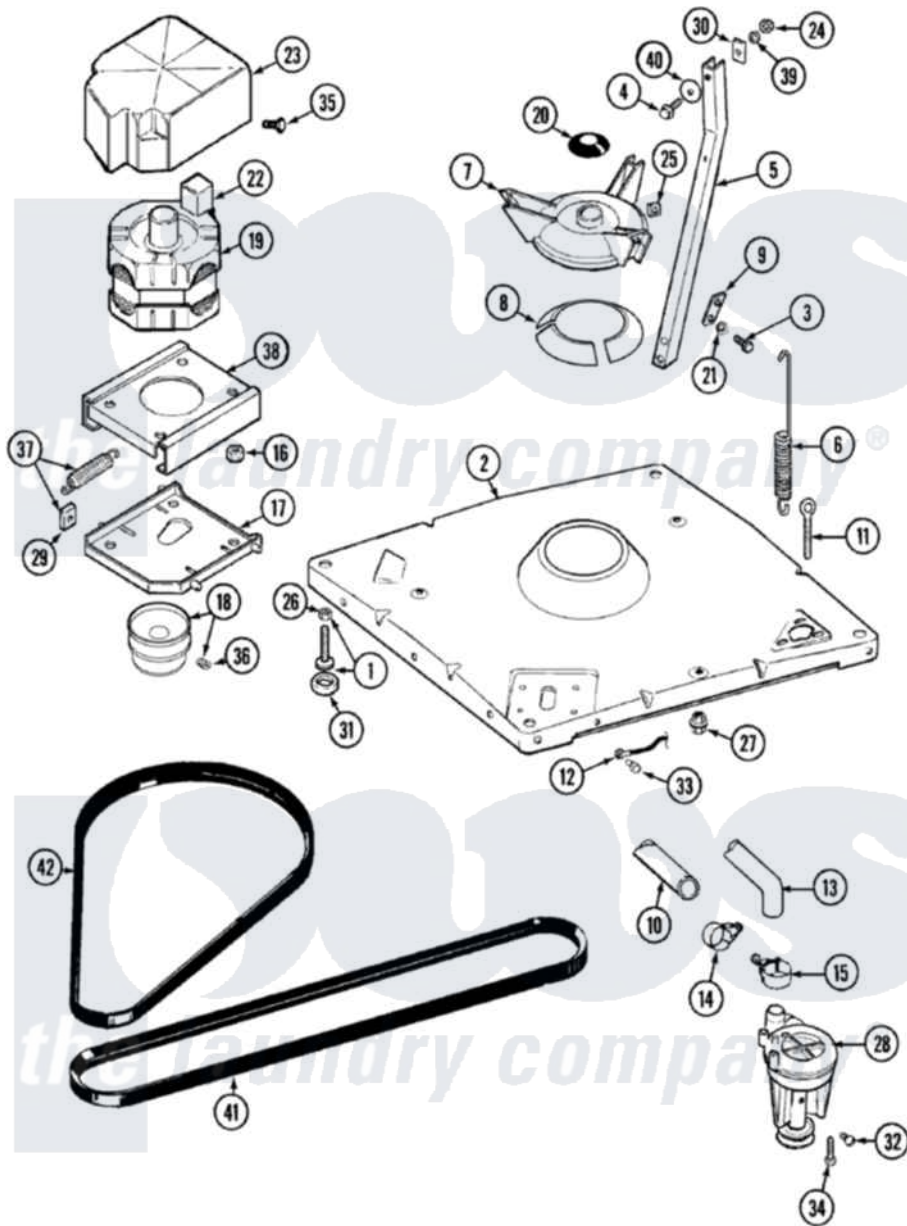

# Maytag LAT9706AAQ 01 - BASE (9706)

Maytag Residential Maytag LAT9706AAQ Washer Parts Parts Diagram 01 - BASE (9706)  
 Click on the part number to view part

Item	Original Part Number	Replaced By	Status	Part Description
1	Y302699	<a href="#">22003428</a>		Leg, Adjustable
2	22001172	<a href="#">22002150</a>		Base
3	<a href="#">Y015627</a>			Screw- Hex
4	200744	<a href="#">W10175939</a>		Bolt
"	205254	<a href="#">W10175938</a>		Bolt
5	<a href="#">213053</a>			Brace, Tub Part Not Used
6	<a href="#">22001300</a>			Spring, Centering
7	<a href="#">203725</a>			Damper W/Bolt And Clip
8	<a href="#">203956</a>			Damper Pad Kit
9	<a href="#">213073</a>			Washer, Double Brace
10	<a href="#">22001816</a>			Hose, Drain
11	<a href="#">216416</a>			Bolt, Eye/Centering Spring
12	<a href="#">901220</a>			Ground Wire
13	<a href="#">213045</a>			Hose, Outer Tub Part Not Used
14	22001820	<a href="#">285655</a>		Clamp, Hose
15	22001640	<a href="#">285655</a>		Clamp, Hose