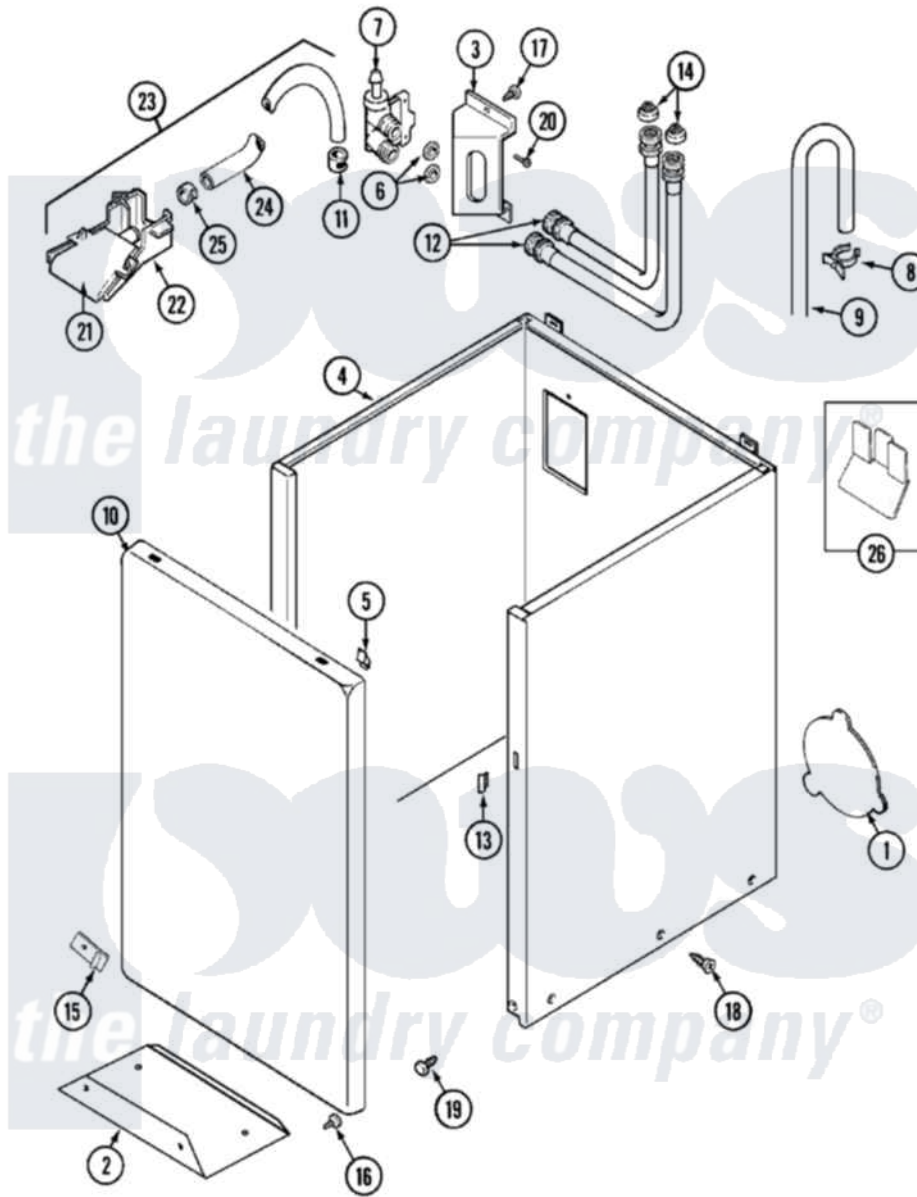

# Maytag LAT9706AAQ 02 - CABINET (9706)

Maytag Residential Maytag LAT9706AAQ Washer Parts Parts Diagram 02 - CABINET (9706)  
 Click on the part number to view part

Item	Original Part Number	Replaced By	Status	Part Description
1	22001683	<a href="#">22002924</a>		Plate, Access
"	211878		Not Available	PLATE, ACCESS
2	<a href="#">213846</a>			Guard, Belt
3	22003217	<a href="#">3370225</a>		Screw
"	<a href="#">22002361</a>			Bracket, Water Valve
4	22002657		Not Available	CABINET ASSEMBLY (BSQ)
5	<a href="#">22001650</a>			Fastener, Spring
6	<a href="#">Y013783</a>			Washer, Inlet Hose
7	214337	<a href="#">96160</a>		Screen
"	<a href="#">22001138</a>			Valve, Water
8	22001815	<a href="#">22002765</a>		Clip, Hose
9	22002701	<a href="#">22003814</a>		Retainer, Drain Hose
"	<a href="#">22001816</a>			Hose, Drain
"	22002700	<a href="#">22003410</a>		Hose, Drain
10	<a href="#">22001143</a>			Damper, Sound
"	<a href="#">22001144</a>			Damper, Sound

"	<a href="#">22002658</a>		Panel, Front
11	216169	<a href="#">596669</a>	Clamp, Manifold
12	<a href="#">202860</a>		Inlet Hose Assembly
13	214376	<a href="#">22002331</a>	Spacer, Front Panel
14	200961	<a href="#">12001413</a>	Strainer And Washer Kit
15	<a href="#">22002376</a>		Clip
"	22002378	<a href="#">27001200</a>	Screw
"	<a href="#">22001995</a>		Screw Note: Screw, Tumbler Front And Shroud
"	<a href="#">22002377</a>		Clip, Retainer
16	211294	<a href="#">90767</a>	Screw, 8A X 3/8 HeX Washer Head Tapping
17	<a href="#">22002372</a>		Screw
18	<a href="#">213007</a>		Xfor Cabinet See Cabinet, Back
19	213122	<a href="#">27001200</a>	Screw
"	213121	<a href="#">3400111</a>	Screw, 12-14 X 5/8
20	<a href="#">Y313561</a>		Screw---NA
21	<a href="#">22001187</a>		Injector
22	<a href="#">22001186</a>		Injector
23	<a href="#">22001304</a>		Water Injector Assembly
24	<a href="#">22001190</a>		Hose, Injector
25	216169	<a href="#">596669</a>	Clamp, Manifold
26	<a href="#">22001972</a>		Clip, Cabinet