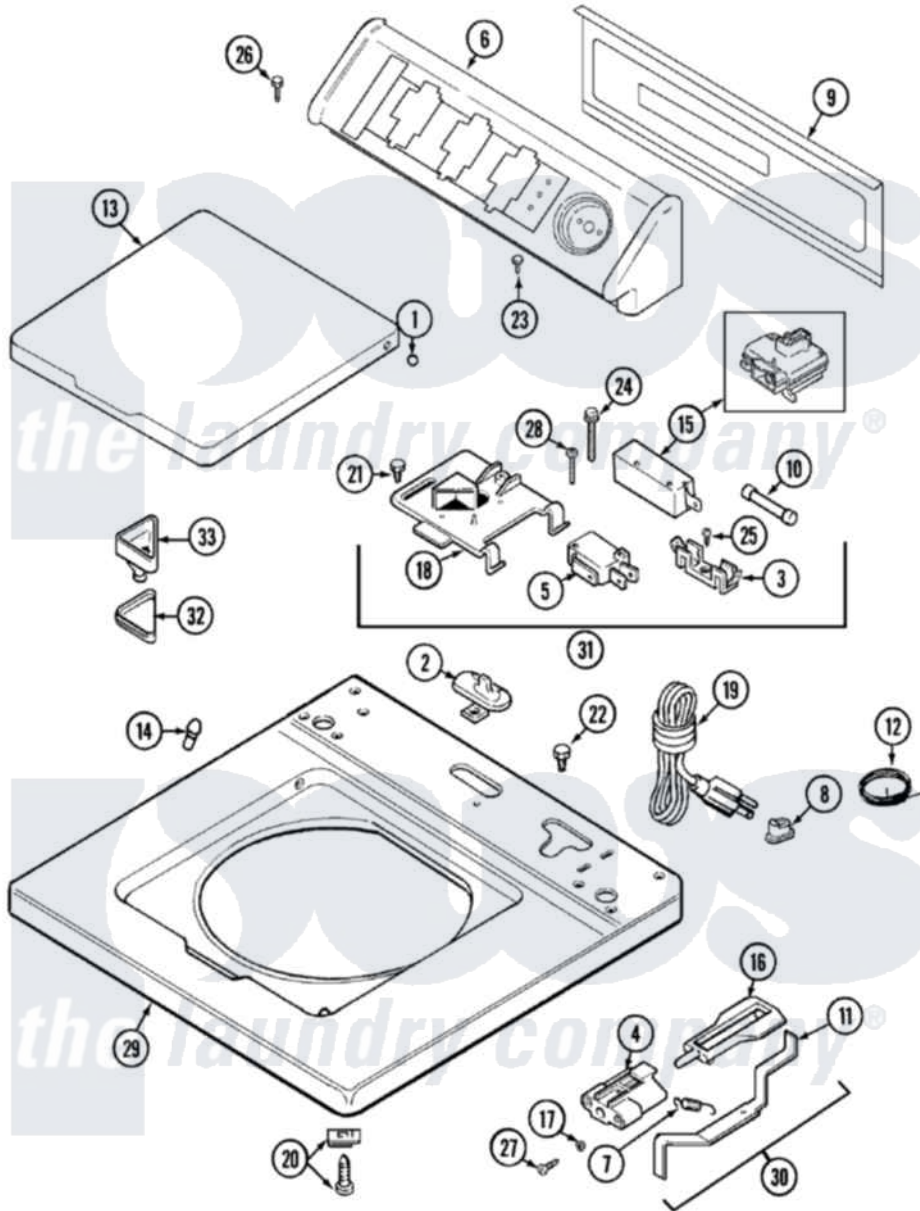

Maytag LAT9706AAQ 05 - TOP (9706)

Maytag [Residential Maytag LAT9706AAQ Washer Parts](#) Parts Diagram 05 - TOP (9706)
 Click on the part number to view part

Item	Original Part Number	Replaced By	Status	Part Description
1	211726			Hinge, Ball Lid
2	22001298			Cap, Top Cover
"	207159	489355		Screw, 8 X 1/2
4	22002135			Bracket, Unbalance
6	22002616		Not Available	CONSOLE (BSQ)
7	213720			Spring, Lid Switch
8	211881			Grommet, Cord Part Not Used- Gas Models Only
9	216423	3370225		Screw
"	22001662	8534058		Screw
"	22001814			Back Panel, Console
11	22001968			Lever, Unbalance
12	Y705026	3370225		Screw
"	22001654			Wire, Ground
13	22002654		Not Available	LID, WITH LEGEND (BSQ)
14	212716			Bumper, Lid
15	22001967	12001908		Switch-Lid

16	216255		Plunger, Lid Switch
17	211500		Washer, Bracket To Top Cover
19	208194	22003062	Cord, Power
20	22001402	214354	Screw, Top Cover To Cabnt.
21	207159	489355	Screw, 8 X 1/2
22	Y705026	3370225	Screw
23	216423	3370225	Screw
24	213501		Screw, No.6-20 X 1-1/8 Inch
25	Y311711		Screw, Fuse Block
26	216423	3370225	Screw
27	22001600	25-7809	Screw, No.6-20 1/2 Flthd Torx
28	22001352		Screw, Check Switch
29	22002650		Cover, Top Assembly
30	22001969		Unbalance Lever Assembly
31	22001682		Switch Assembly, Lid W/4amp Fuse
32	215374	Not Available	GASKET FOR BLEACH CUP
33	22002596	22001008	Cup, Bleach