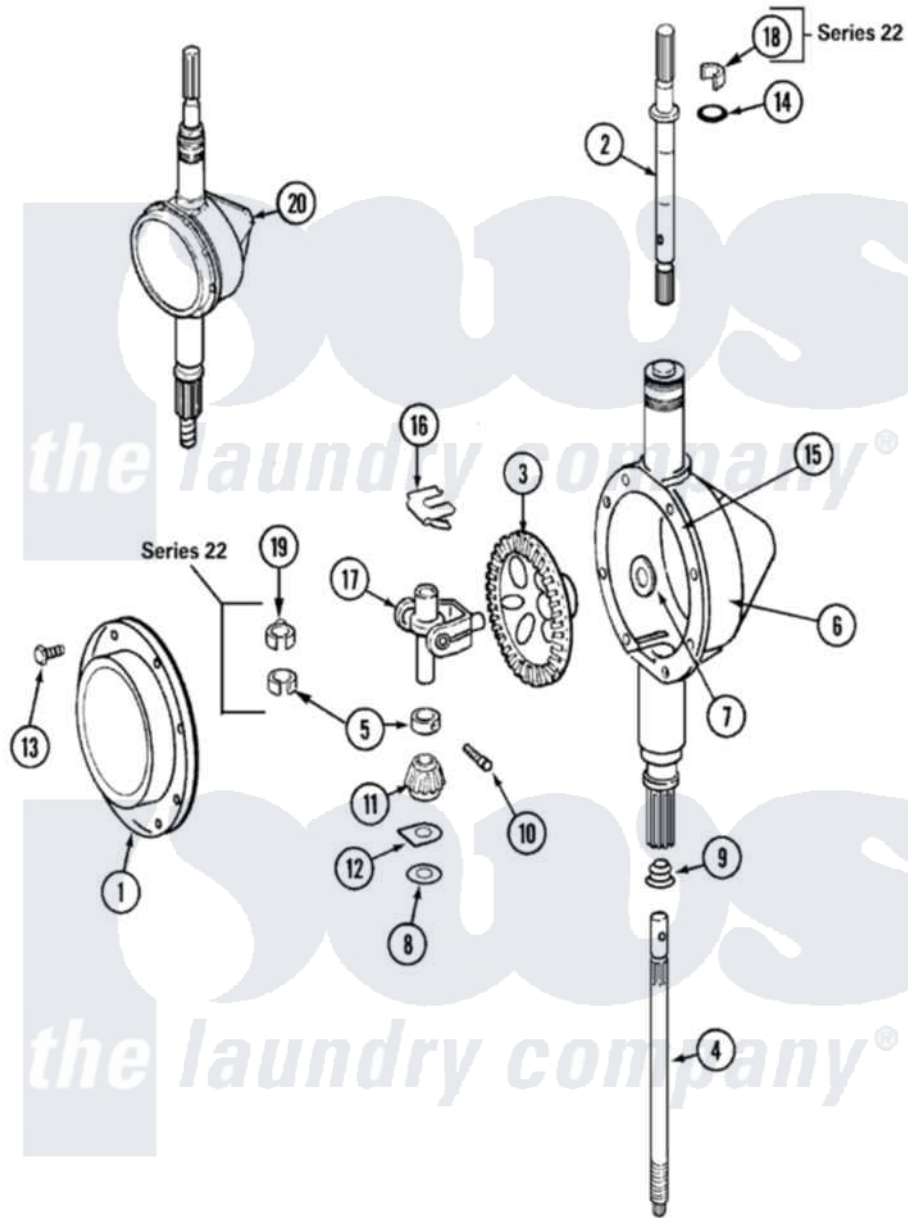

# Maytag LAT9706AAQ 06 - TRANSMISSION (9706)

Maytag Residential Maytag LAT9706AAQ Washer Parts Parts Diagram 06 - TRANSMISSION (9706)  
 Click on the part number to view part

Item	Original Part Number	Replaced By	Status	Part Description
1	<a href="#">206628</a>			Cover, Transmission
2	22002415	<a href="#">6-2168983</a>		Shaft- Agi
3	206713	<a href="#">6-2067130</a>		Gear- Beve
4	22002342	<a href="#">6-2300050</a>		Shaft- Cen
5	<a href="#">22002353</a>			Collar, Center Shaft
6	22002416	<a href="#">6-2300100</a>		Assembly-
7	<a href="#">215394</a>			Washer, Bevel Gear
8	211483	<a href="#">6-2114830</a>		Washer- SP
9	206602	<a href="#">207843</a>		Lip Seal Repair Kit
10	W10124350		Not Available	NOT REQUIRED PART OR SEE NOTE
11	215401	<a href="#">W10221114</a>		Pinion
12	<a href="#">215395</a>			Plate, Clutch
13	215417		Not Available	SCREW, TRANSMISSION COVER
14	<a href="#">22002417</a>			O-Ring AgitatOr Shaft
15	Y058700	<a href="#">675652</a>		Adhesive

16	W10124350	Not Available	NOT REQUIRED PART OR SEE NOTE
17	206685	<a href="#">6-2066850</a>	Yoke
18	<a href="#">22002340</a>		Collar, Agitator Shaft
19	<a href="#">22002341</a>		Collar, Lower Plastic Keeper
20	22002126	<a href="#">6-2097750</a>	Trans Dee