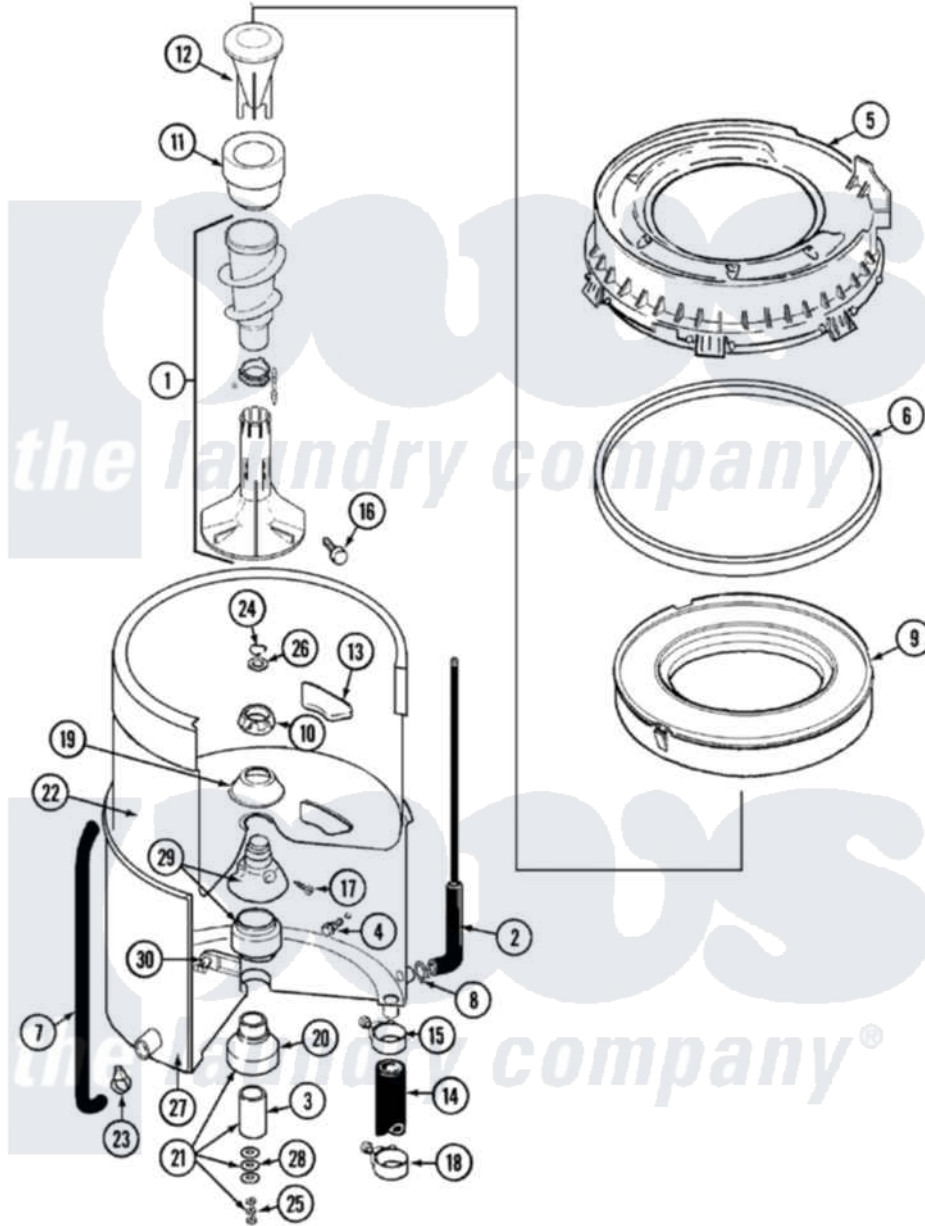

Maytag LAT9706AAQ 07 - TUB (9706)

Maytag [Residential Maytag LAT9706AAQ Washer Parts](#) Parts Diagram 07 - TUB (9706)
 Click on the part number to view part

Item	Original Part Number	Replaced By	Status	Part Description
1	22001821			Agitator Auger And Base Assembly
2	22001036	22001619		Tube, Water Level Switch
3	211130			Bearing Liner, Tub Bearing
4	200744	W10175939		Bolt
"	205254	W10175938		Bolt
5	22001299			Tub Cover And Gasket Assembly
6	Y22001201	22001007		Gasket, Cover To Tub
7	22001320			Tube, Bleach
8	211641			Clamp, 1-1/16"
9	22001142			Ring, Balance
10	211047	6-2110472		Nut- Clamp
11	22001805	21001905		Dispenser, Fabric
12	22001806	21001905		Dispenser, Fabric
13	207219			Filter, Self-Cleaning
14	213045			Hose, Outer Tub Part Not

14	213043		Used
15	22001640	285655	Clamp, Hose
16	22001819		L0cking Screw And O Ring
17	22001423		Set Screw, Mounting Stem
18	22001640	285655	Clamp, Hose
19	211210		Washer, Clamping Nut
20	200824	6-2040130	Tub Bearin
21	204013	6-2040130	Tub Bearin
22	22001139		Tub, Inner
23	205161	489503	Clamp
24	Y015667		Retaining Ring
25	Y054867		Washer, Lock
26	Y015666		Washer, Retaining -
27	22001114	Not Available	TUB, OUTER (EX. LARGE)
28	211100		Washer, Outer Tub
29	22001648	6-2095720	Mounting S
30	214434		Spout, Deflector