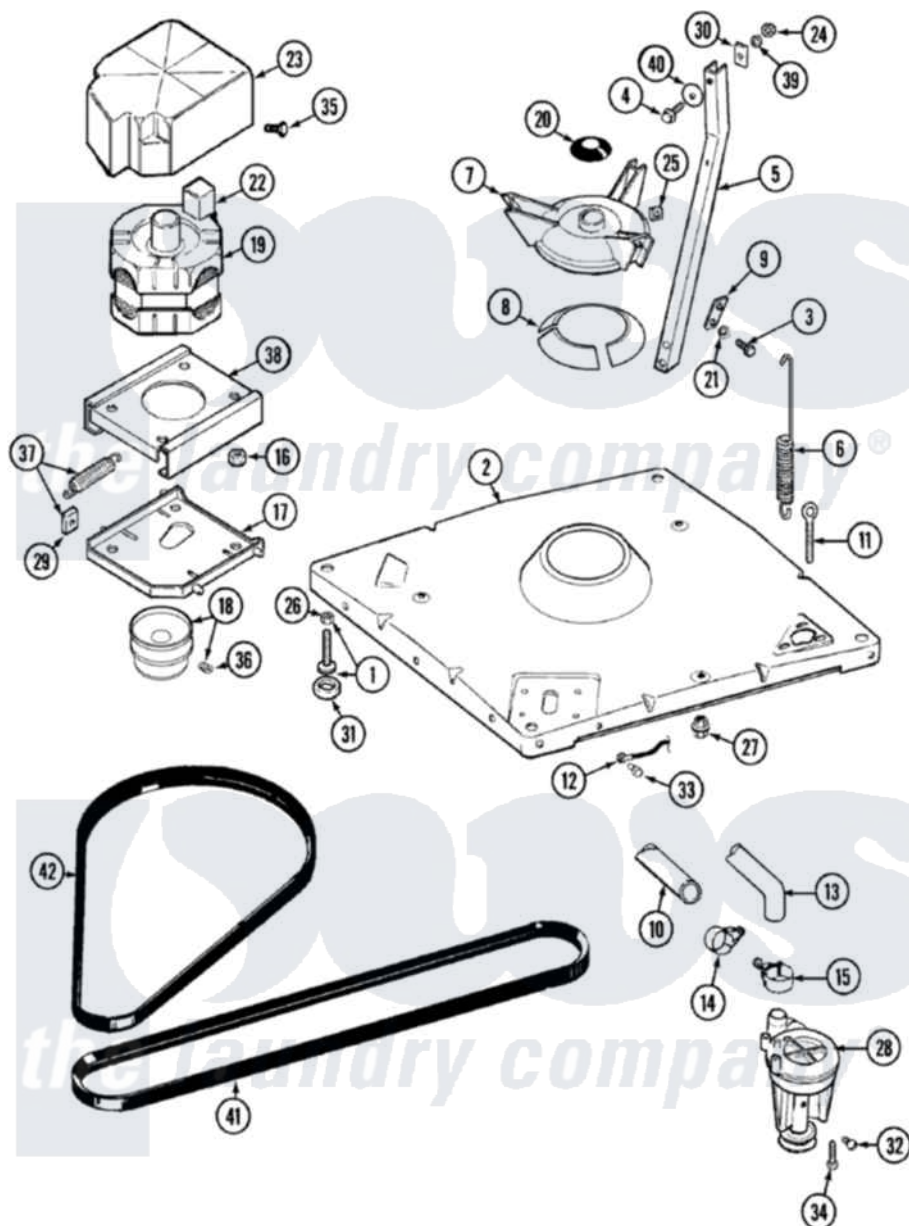

Maytag LAT9706ABE 01 - BASE

Maytag Residential Maytag LAT9706ABE Washer Parts Parts Diagram 01 - BASE
 Click on the part number to view part

Item	Original Part Number	Replaced By	Status	Part Description
1	Y302699	22003428		Leg, Adjustable
2	22001172	22002150		Base
3	Y015627			Screw- Hex
4	200744	W10175939		Bolt
"	205254	W10175938		Bolt
5	213053			Brace, Tub Part Not Used
6	22001300			Spring, Centering
7	203725			Damper W/Bolt And Clip
8	203956			Damper Pad Kit
9	213073			Washer, Double Brace
10	22001816			Hose, Drain
11	216416			Bolt, Eye/Centering Spring
12	901220			Ground Wire
13	213045			Hose, Outer Tub Part Not Used
14	22001820	285655		Clamp, Hose
15	22001640	285655		Clamp, Hose

16	Y311426	3400029	Nut, Adapter Plate
17	22001301		Mount, Motor Lower-Assembly
18	200816	6-2008160	Pulley- MO
19	201807	12002353	Motor-Drve
20	22001586		Deflector, Water
21	911852	486009	Lockwasher
22	206504		Motor External Start Switch
"	205131		Switch, Motor External Start
23	215098		Shield, Motor
24	Y052734		Nut, Carrage Bolts And Bracket
25	Y052785		Nut, Brace To Damper
26	210385		Lock Nut For Adjustable Leg
27	211949		Nut, Adjustment Eyebolt
28	202203	6-2022030	Pump As Pa
29	204998	205000	Roller And Spring Kit 4+Spr
30	212979	Not Available	WASHER, TUB BRACE
31	210684		Foot, Adjustable Leg
32	Y015408	22003235	Screw, Bearing Insert
33	Y705026	3370225	Screw
34	211880		Screw, HeX Head No.10 X 1/2 Inc
35	213121	3400111	Screw, 12-14 X 5/8
36	Y053241		Set Screw, Motor Pulley
37	205000		Roller And Spring Kit 4+Spr
38	214956		Motor Mount Assembly
39	Y054867		Washer, Lock
40	211100		Washer, Outer Tub
41	211124		Part Not Used
42	211125		V Belt, DriVe Pulley