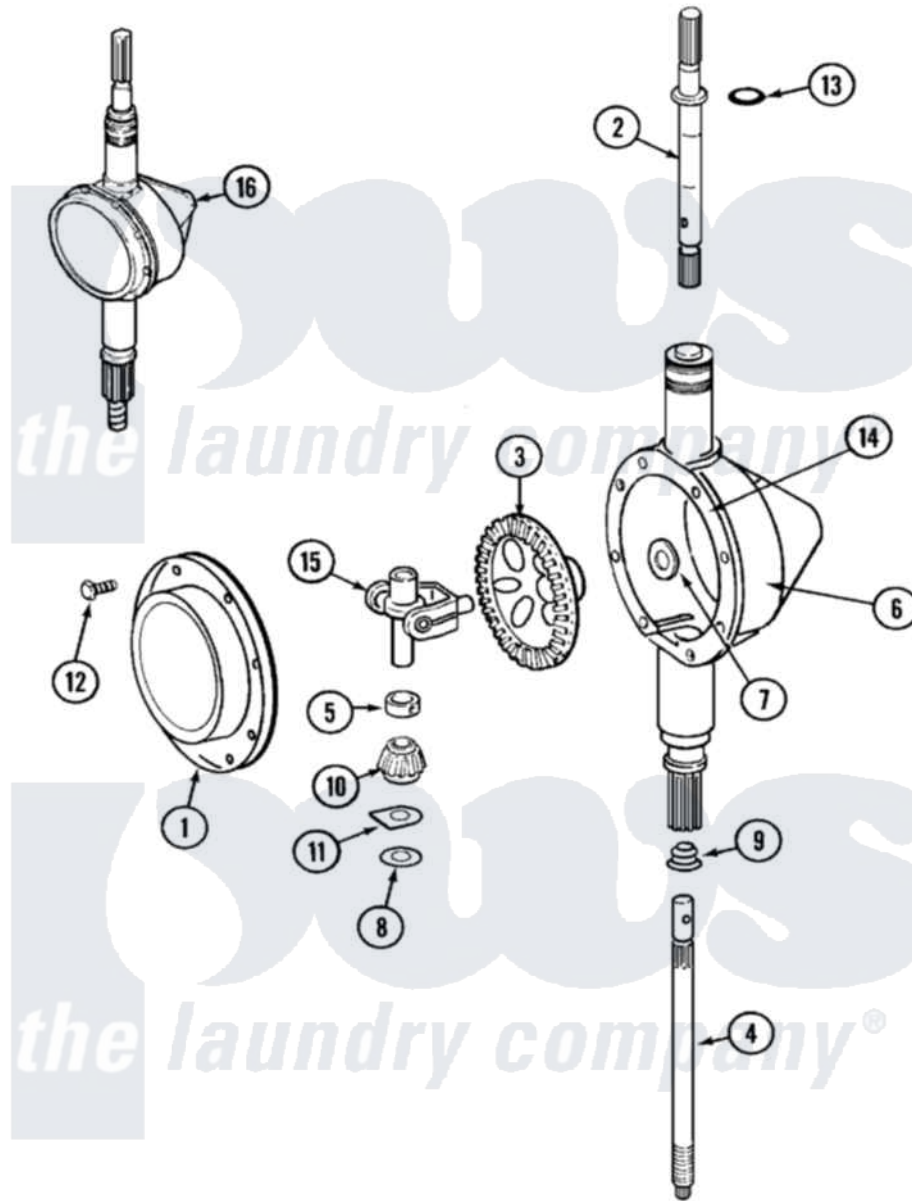

# Maytag LAT9706ABE 06 - TRANSMISSION

Maytag [Residential Maytag LAT9706ABE Washer Parts](#) Parts Diagram 06 - TRANSMISSION  
 Click on the part number to view part

Item	Original Part Number	Replaced By	Status	Part Description
1	<a href="#">206628</a>			Cover, Transmission
2	22002415	<a href="#">6-2168983</a>		Shaft- Agi
3	206713	<a href="#">6-2067130</a>		Gear- Beve
4	<a href="#">12001450</a>			Ctr Shaft W/Collar Andkeeper-Dp
5	<a href="#">22002353</a>			Collar, Center Shaft
6	22002416	<a href="#">6-2300100</a>		Assembly-
7	<a href="#">215394</a>			Washer, Bevel Gear
8	211483	<a href="#">6-2114830</a>		Washer- SP
9	206602	<a href="#">207843</a>		Lip Seal Repair Kit
10	Y058700	<a href="#">675652</a>		Adhesive
11	215401	<a href="#">W10221114</a>		Pinion
12	<a href="#">215395</a>			Plate, Clutch
13	215417		Not Available	SCREW, TRANSMISSION COVER
14	<a href="#">22002417</a>			O-Ring AgitatOr Shaft
15	<a href="#">22002341</a>			Collar, Lower Plastic Keeper

16	<a href="#">22002340</a>		Collar, Agitator Shaft
17	206685	<a href="#">6-2066850</a>	Yoke
18	22002126	<a href="#">6-2097750</a>	Trans Dee