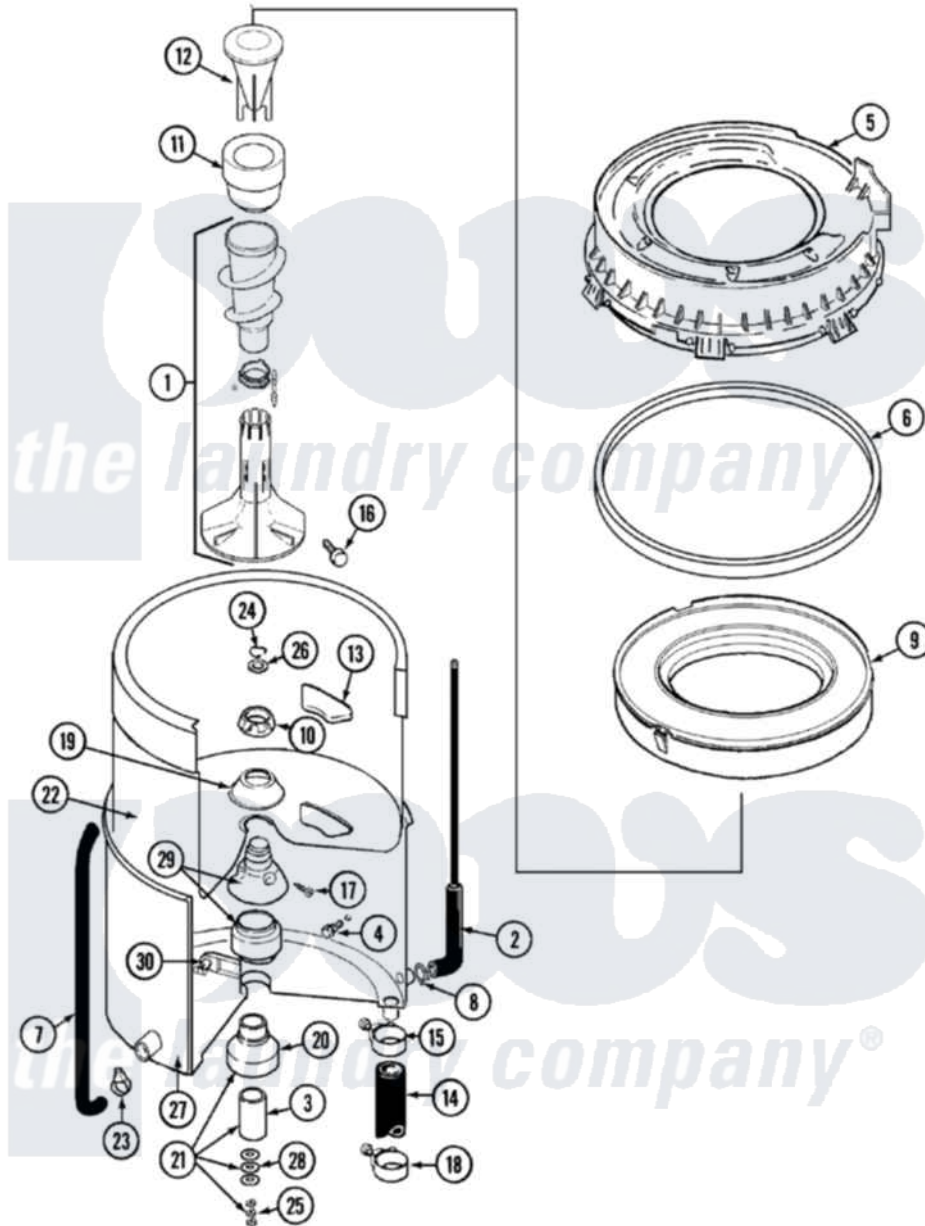

Maytag LAT9706ABE 07 - TUB

Maytag [Residential Maytag LAT9706ABE Washer Parts](#) Parts Diagram 07 - TUB
 Click on the part number to view part

Item	Original Part Number	Replaced By	Status	Part Description
1	22002363		Not Available	AGITATOR ASSY (CANADA AS PACK)
2	22001036	22001619		Tube, Water Level Switch
3	211130			Bearing Liner, Tub Bearing
4	200744	W10175939		Bolt
"	205254	W10175938		Bolt
5	22001299			Tub Cover And Gasket Assembly
6	Y22001201	22001007		Gasket, Cover To Tub
7	22001320			Tube, Bleach
8	211641			Clamp, 1-1/16"
9	22001142			Ring, Balance
10	211047	6-2110472		Nut- Clamp
11	22001805	21001905		Dispenser, Fabric
12	22001806	21001905		Dispenser, Fabric
13	207219			Filter, Self-Cleaning
14	213045			Hose, Outer Tub Part Not

14	213043		Used
15	22001640	285655	Clamp, Hose
16	22001819		L0cking Screw And O Ring
17	22001423		Set Screw, Mounting Stem
18	22001640	285655	Clamp, Hose
19	211210		Washer, Clamping Nut
20	200824	6-2040130	Tub Bearin
21	204013	6-2040130	Tub Bearin
22	22001139		Tub, Inner
23	205161	489503	Clamp
24	Y015667		Retaining Ring
25	Y054867		Washer, Lock
26	Y015666		Washer, Retaining -
27	22001114	Not Available	TUB, OUTER (EX. LARGE)
28	211100		Washer, Outer Tub
29	22001648	6-2095720	Mounting S
30	214434		Spout, Deflector