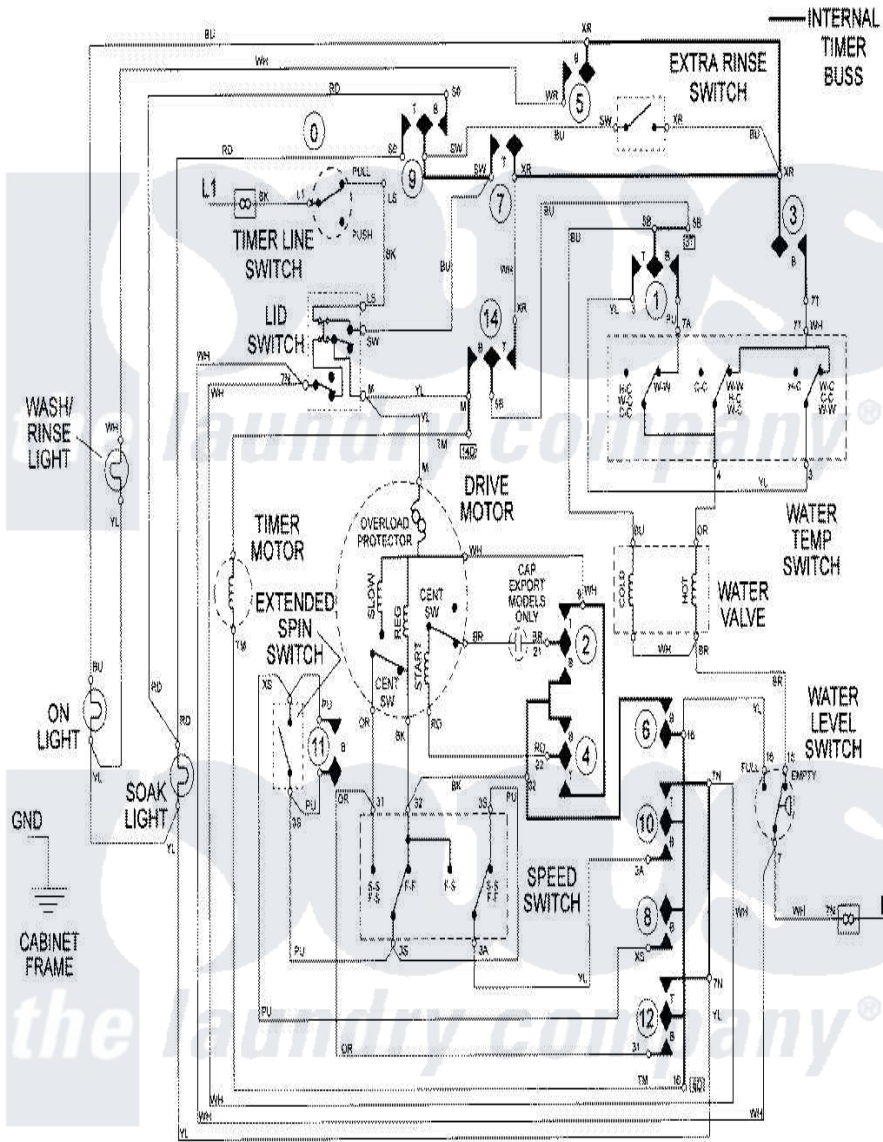

Maytag LAT9706ABE 08 - WIRING INFORMATION

Maytag Residential Maytag LAT9706ABE Washer Parts Parts Diagram 08 - WIRING INFORMATION
 Click on the part number to view part

Item	Original Part Number	Replaced By	Status	Part Description
NI	15002101		Not Available	WIRING INFORMATION