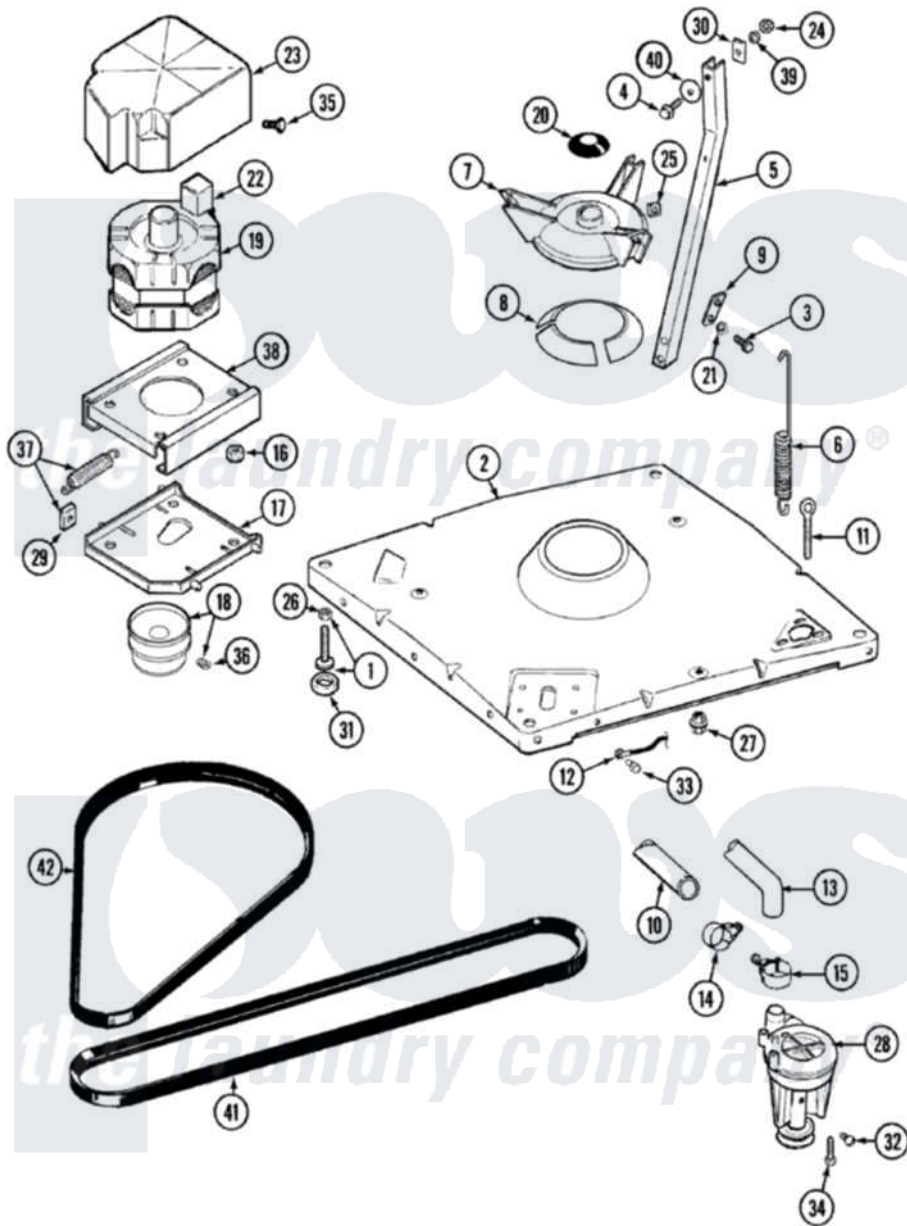

Maytag LAT9714AAE 01 - BASE

Maytag Residential Maytag LAT9714AAE Washer Parts Parts Diagram 01 - BASE
 Click on the part number to view part

Item	Original Part Number	Replaced By	Status	Part Description
1	Y302699	22003428		Leg, Adjustable
2	22001172	22002150		Base
3	Y015627			Screw- Hex
4	205254	W10175938		Bolt
"	200744	W10175939		Bolt
5	213053			Brace, Tub Part Not Used
6	22001300			Spring, Centering
7	203725			Damper W/Bolt And Clip
8	203956			Damper Pad Kit
9	213073			Washer, Double Brace
10	214767	22001448		Hose, Pump
11	216416			Bolt, Eye/Centering Spring
12	901220			Ground Wire
13	213045			Hose, Outer Tub Part Not Used
14	202574	3367052		Clamp, Hose
15	202574	3367052		Clamp, Hose

16	Y311426	3400029	Nut, Adapter Plate
17	22001301		Mount, Motor Lower-Assembly
18	200816	6-2008160	Pulley- MO
19	201807	12002353	Motor-Drve
20	211028	22001586	Deflector, Water
21	911852	486009	Lockwasher
22	206504		Motor External Start Switch
"	205131		Switch, Motor External Start
23	215098		Shield, Motor
24	Y052734		Nut, Carrage Bolts And Bracket
25	Y052785		Nut, Brace To Damper
26	210385		Lock Nut For Adjustable Leg
27	211949		Nut, Adjustment Eyebolt
28	202203	6-2022030	Pump As Pa
29	204998	205000	Roller And Spring Kit 4+Spr
30	212979	Not Available	WASHER, TUB BRACE
31	210684		Foot, Adjustable Leg
32	Y015408	22003235	Screw, Bearing Insert
33	912365	3370225	Screw
34	211880		Screw, HeX Head No.10 X 1/2 Inc
35	213121	3400111	Screw, 12-14 X 5/8
36	Y053241		Set Screw, Motor Pulley
37	205000		Roller And Spring Kit 4+Spr
38	206707	6-2097750	Trans Dee
39	214956		Motor Mount Assembly
40	Y054867		Washer, Lock
41	211100		Washer, Outer Tub