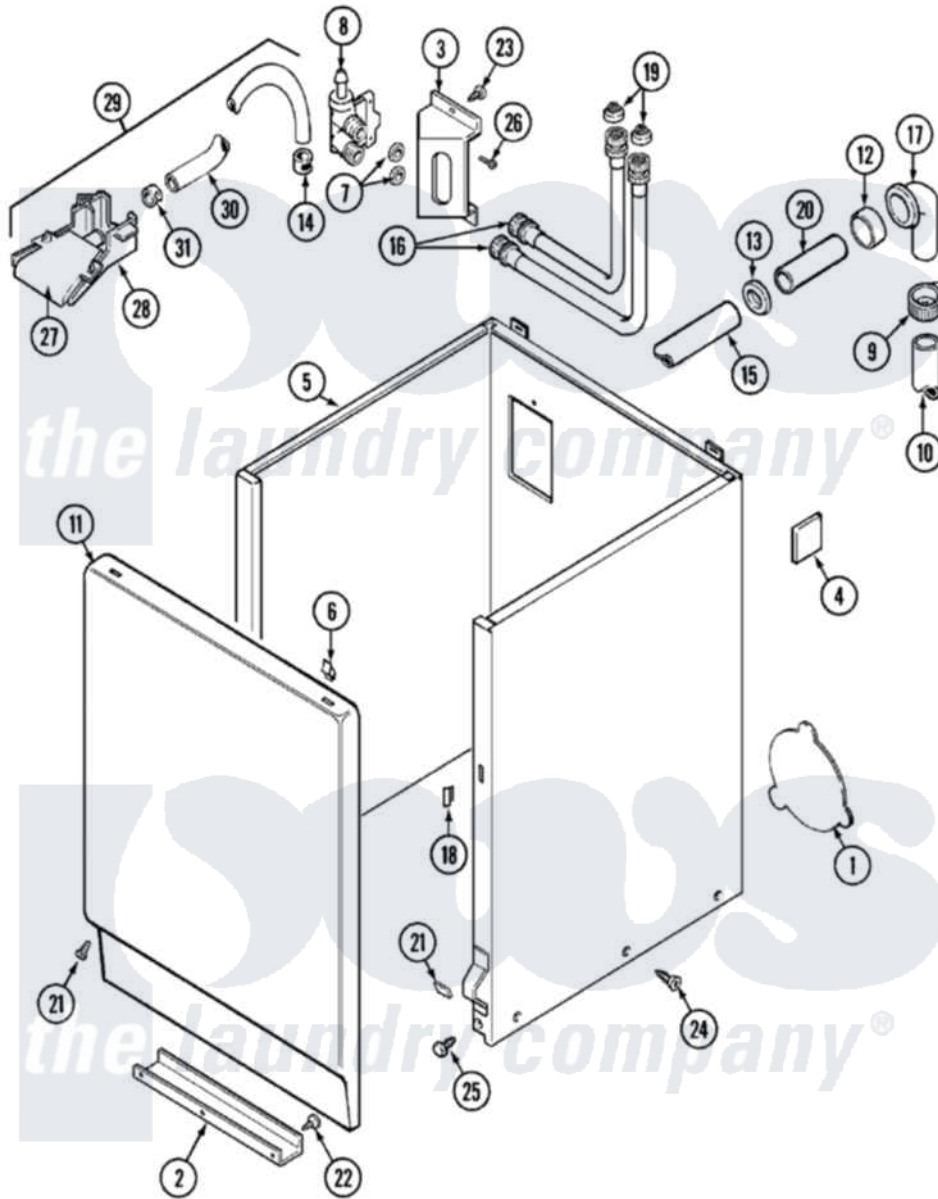

Maytag LAT9714AAE 02 - CABINET

Maytag [Residential Maytag LAT9714AAE Washer Parts](#) Parts Diagram 02 - CABINET
 Click on the part number to view part

Item	Original Part Number	Replaced By	Status	Part Description
1	211294	90767		Screw, 8A X 3/8 HeX Washer Head Tapping
"	211878		Not Available	PLATE, ACCESS
2	213846			Guard, Belt
3	214812	22002361		Bracket, Water Valve
4	215058			Pad, Cabinet Bumper
5	22001302	22004425		Cabinet White Aspack
6	212982	22001650		Fastener, Spring
7	Y013783			Washer, Inlet Hose
8	214337	96160		Screen
"	22001274			Valve, Water
9	200908	285655		Clamp, Hose
10	Y059149			(7/8" I.D. CARTON OF 50 FT.)
"	216017			Hose, Drain
11	22001143			Damper, Sound
"	22001144			Damper, Sound

"	216078	Not Available	PANEL, FRONT (WHT)
12	214765		Gasket, Siphon Break
13	202574	3367052	Clamp, Hose
14	216169	596669	Clamp, Manifold
15	214767	22001448	Hose, Pump
16	202860		Inlet Hose Assembly
17	Y216016	W10116738	Elbow
18	214376	22002331	Spacer, Front Panel
19	200961	12001413	Strainer And Washer Kit
20	Y014874		Screw, Idler Arm And Sleeve
"	206638		Siphon Break
21	204439		Screw And Fstner Assembly
22	211294	90767	Screw, 8A X 3/8 HeX Washer Head Tapping
23	212276	W10116760	Screw
24	213007		Xfor Cabinet See Cabinet, Back
25	213121	3400111	Screw, 12-14 X 5/8
"	213122	27001200	Screw
26	Y313561		Screw----NA
27	22001187		Injector
28	22001186		Injector
29	22001304		Water Injector Assembly
30	22001190		Hose, Injector
31	216170	489503	Clamp