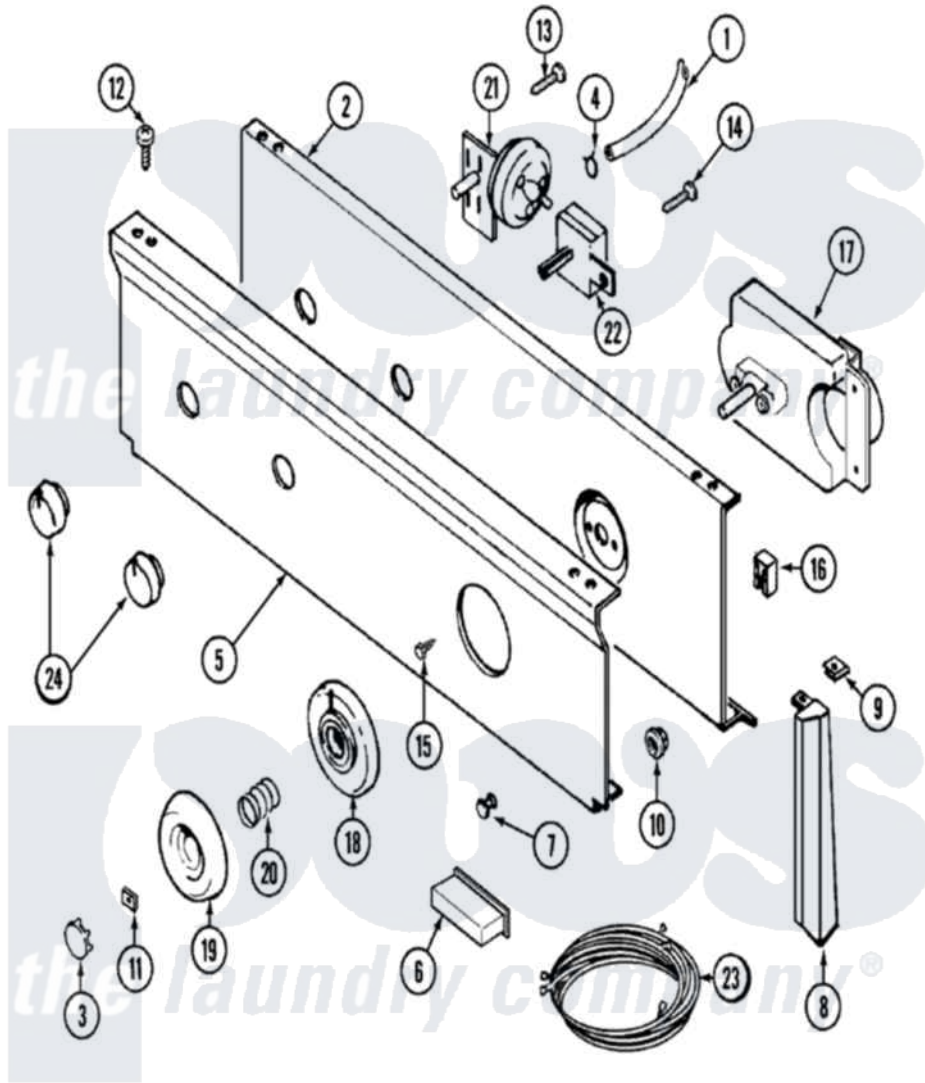

# Maytag LAT9714AAE 04 - CONTROL PANEL

Maytag [Residential Maytag LAT9714AAE Washer Parts](#) Parts Diagram 04 - CONTROL PANEL

[Click on the part number to view part](#)

Item	Original Part Number	Replaced By	Status	Part Description
1	22001036	<a href="#">22001619</a>		Tube, Water Level Switch
2	315483	<a href="#">3370225</a>		Screw
"	<a href="#">204807</a>			Ground Wire, Supp. Plte To Top Cover
"	<a href="#">22001132</a>			Plate, Support
3	216250	<a href="#">22001446</a>		Cap, Knob
4	410296	<a href="#">596669</a>		Clamp, Manifold
5	22001225	<a href="#">22001224</a>		Panel, Control
6	<a href="#">214897</a>			Pad, Control Panel
7	22001215	<a href="#">7730P011-60</a>		Lens, Indicator Light
8	<a href="#">22001291</a>			End Cap, Control Panel
"	22001289		Not Available	END CAP, CTRL. PNL. (LT-WHT)
9	<a href="#">214894</a>			Fastener, End Cap
10	<a href="#">214872</a>			Palnut, End Cap Note: Nut, Lamp Holder
11	<a href="#">211605</a>			Bezel, Timer Dial

12	<a href="#">210932</a>		Screw, No.8 X 9/16 Ctsk Note: Screw, Inlet Duct
13	211168	<a href="#">W10139210</a>	Screw, 8-18 X 5/16
14	211168	<a href="#">W10139210</a>	Screw, 8-18 X 5/16
15	<a href="#">216412</a>		Screw, Bracket To Timer
16	<a href="#">903115</a>		Lock Light
17	<a href="#">22001252</a>		Timer RPR
18	<a href="#">22001265</a>		Bezel, Timer Knob
19	22001198	Not Available	KNOB, TIMER (WHT)
20	<a href="#">211065</a>		Spring, Index Wheel
21	<a href="#">208201</a>		Switch, Pressure
22	208281	Not Available	SWITCH, TEMP (4POSITION)
23	<a href="#">22001313</a>		Wire Harness, Main
24	22001268	Not Available	KNOB ASSY. (WHT)
"	22001098	Not Available	MANUAL, USE & CARE
"	16000327	Not Available	GUIDE, QUICK REF. - MAYTAG