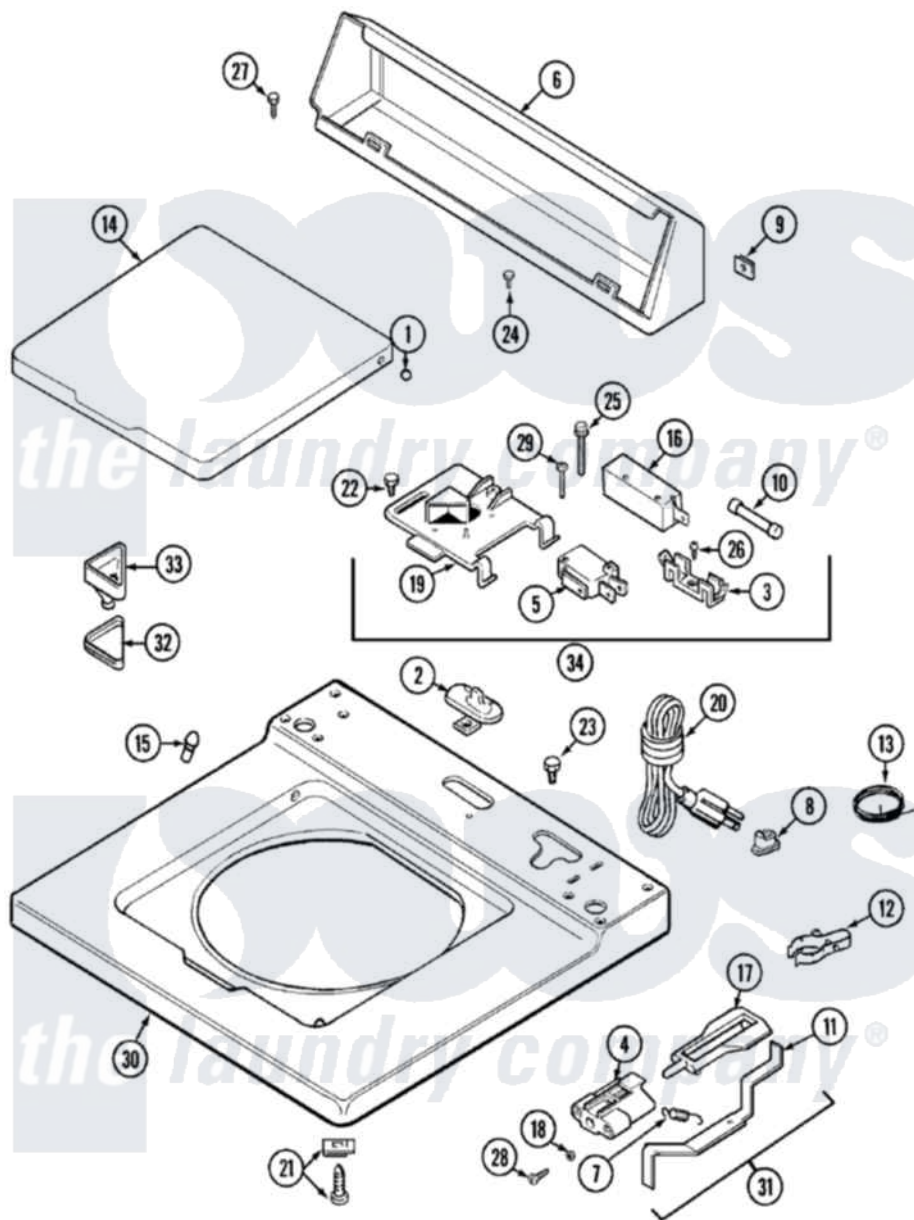

# Maytag LAT9714AAE 05 - TOP

Maytag [Residential Maytag LAT9714AAE Washer Parts](#) Parts Diagram 05 - TOP  
 Click on the part number to view part

Item	Original Part Number	Replaced By	Status	Part Description
1	<a href="#">211726</a>			Hinge, Ball Lid
2	207159	<a href="#">489355</a>		Screw, 8 X 1/2
"	<a href="#">22001298</a>			Cap, Top Cover
3	<a href="#">207167</a>			Block, Fuse
4	216256		Not Available	BRACKET, UNBALANCE
5	<a href="#">207166</a>			Switch, Check
6	<a href="#">205635</a>			Console
7	<a href="#">213720</a>			Spring, Lid Switch
8	<a href="#">211881</a>			Grommet, Cord Part Not Used-Gas Models Only
9	<a href="#">215075</a>			Fastener, Control Panel To Console
10	207168	<a href="#">22001682</a>		Switch Assembly, Lid W/4amp Fuse
11	<a href="#">22001136</a>			Lever, Unbalance
12	<a href="#">301548</a>			Clamp, Ground Wire
13	<a href="#">311155</a>			Ground Wire And Clamp

14	22001028	<a href="#">22001893</a>	Lid
"	22001206	<a href="#">22001893</a>	Lid
15	<a href="#">212716</a>		Bumper, Lid
16	205415	<a href="#">279347</a>	Switch-Lid
17	<a href="#">216255</a>		Plunger, Lid Switch
18	<a href="#">211500</a>		Washer, Bracket To Top Cover
19	Y215699	<a href="#">22001678</a>	Bracket, Switch And Fuse
20	208194	<a href="#">22003062</a>	Cord, Power
21	<a href="#">204445</a>		Screw And Fastener Assembly
22	207159	<a href="#">489355</a>	Screw, 8 X 1/2
23	315483	<a href="#">3370225</a>	Screw
24	216423	<a href="#">3370225</a>	Screw
25	<a href="#">213501</a>		Screw, No.6-20 X 1-1/8 Inch
26	<a href="#">Y311711</a>		Screw, Fuse Block
27	<a href="#">Y313559</a>		Screw
28	910182	<a href="#">25-7809</a>	Screw, No.6-20 1/2 Flthd Torx
29	<a href="#">22001352</a>		Screw, Check Switch
30	<a href="#">22001119</a>		Top, Main
31	<a href="#">22001311</a>		Unbalance Lever Assembly
32	215374	Not Available	GASKET FOR BLEACH CUP
33	22001202	<a href="#">22001006</a>	Cup, Bleach
34	207176	<a href="#">22001682</a>	Switch Assembly, Lid W/4amp Fuse