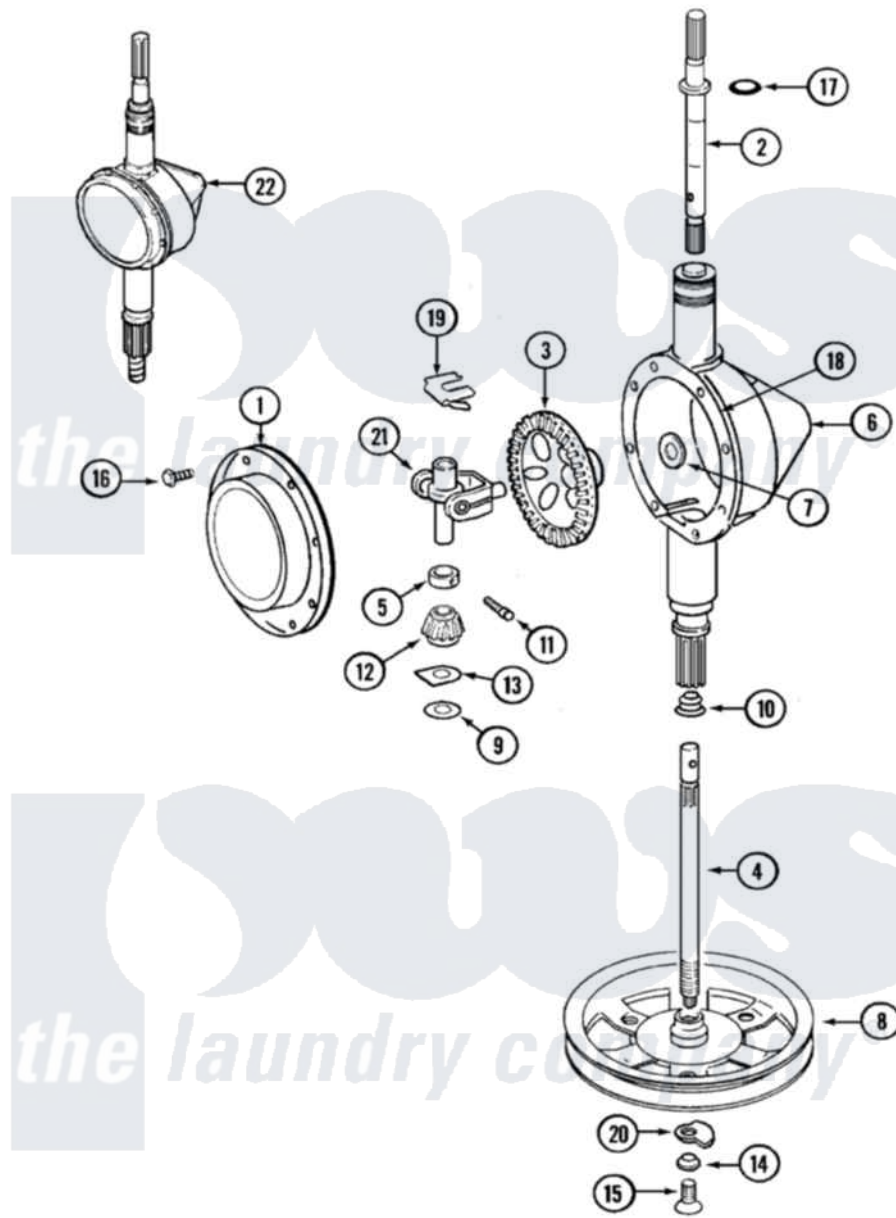

Maytag LAT9714AAE 06 - TRANSMISSION

Maytag Residential Maytag LAT9714AAE Washer Parts Parts Diagram 06 - TRANSMISSION
 Click on the part number to view part

Item	Original Part Number	Replaced By	Status	Part Description
1	206628			Cover, Transmission
2	207153	6-2097820		Kit- Shaft
3	206713	6-2067130		Gear- Beve
4	215410	12001450		Ctr Shaft W/Collar Andkeeper- Dp
5	215415		Not Available	COLLAR, LOWER
6	206624	6-2097750		Trans Dee
7	215394			Washer, Bevel Gear
8	211059	6-2301530		Pulley
9	211483	6-2114830		Washer- SP
10	206602	207843		Lip Seal Repair Kit
11	Y206629			Pin, Collar
12	215401	W10221114		Pinion
13	215395			Plate, Clutch
14	211090	22003555		Washer, Stop Lug
15	211375	681582		Screw
				SCREW, TRANSMISSION

16	215417	Not Available	SCREW, TRANSMISSION COVER
17	210690		Seal, Rubber
18	Y058700	675652	Adhesive
19	215581		Spring, Agitator Shaft
20	211089		Lug, Stop Pulley
21	206685	6-2066850	Yoke
22	206707	6-2097750	Trans Dee