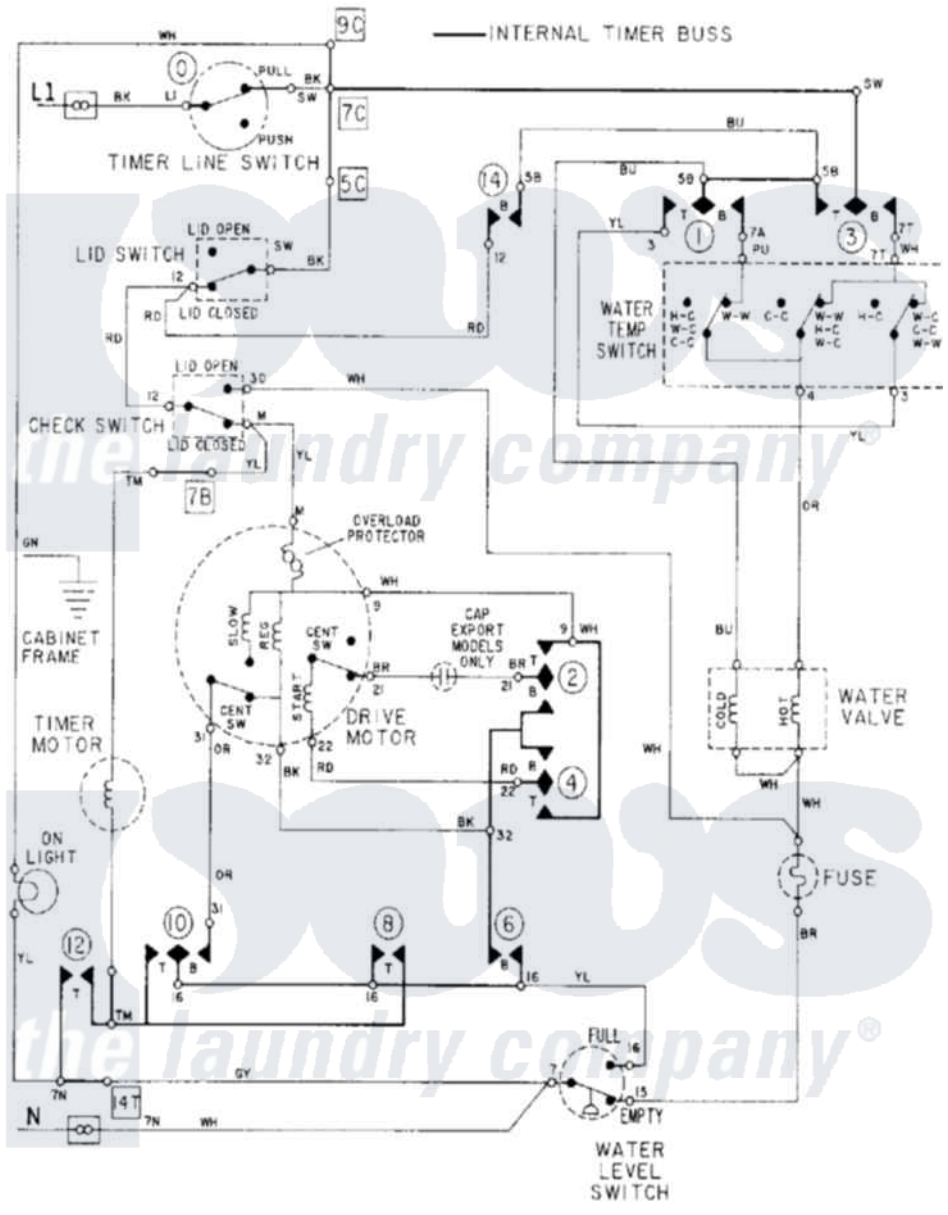

Maytag LAT9714AAE 08 - WIRING INFORMATION

Maytag Residential Maytag LAT9714AAE Washer Parts Parts Diagram 08 - WIRING INFORMATION
 Click on the part number to view part

Item	Original Part Number	Replaced By	Status	Part Description
NI	15001006		Not Available	WIRING INFORMATION