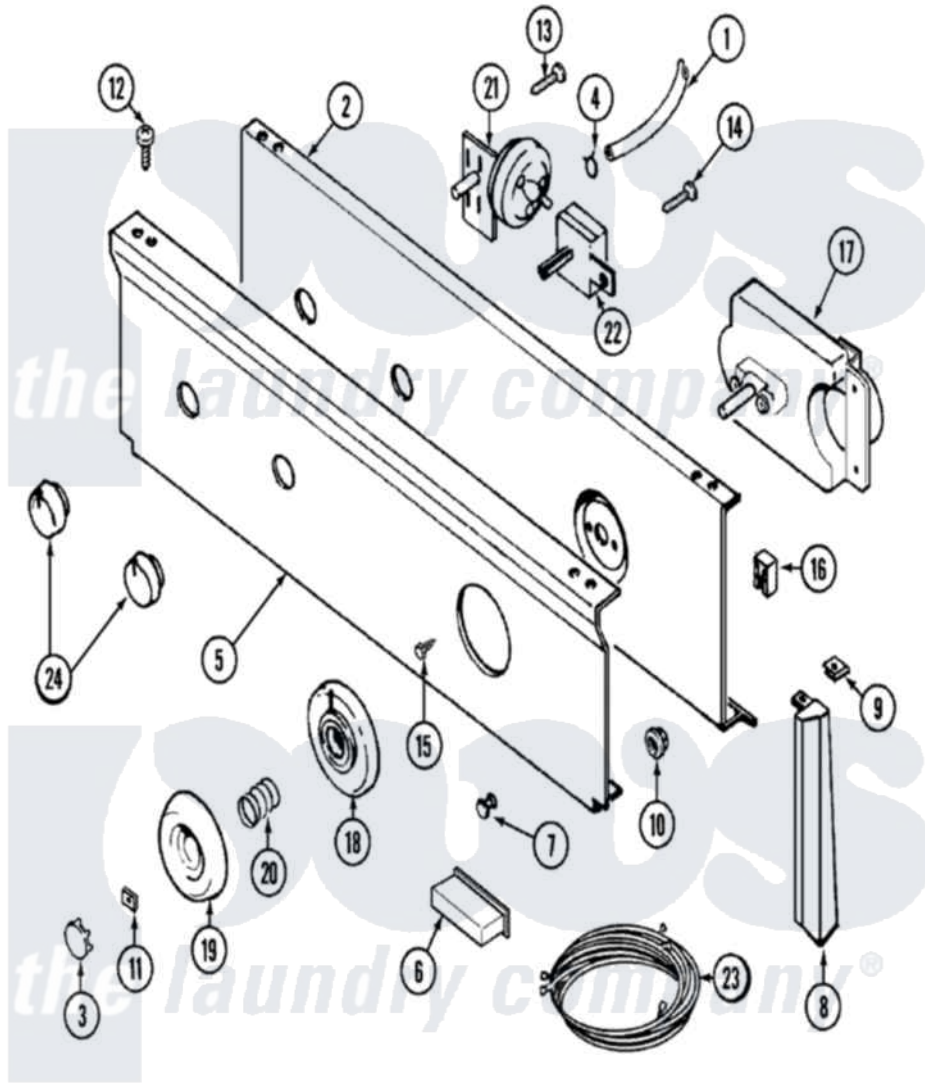

# Maytag LAT9714AAL 04 - CONTROL PANEL

Maytag [Residential Maytag LAT9714AAL Washer Parts](#) Parts Diagram 04 - CONTROL PANEL

[Click on the part number to view part](#)

Item	Original Part Number	Replaced By	Status	Part Description
1	22001036	<a href="#">22001619</a>		Tube, Water Level Switch
2	315483	<a href="#">3370225</a>		Screw
"	<a href="#">204807</a>			Ground Wire, Supp. Plte To Top Cover
"	<a href="#">22001132</a>			Plate, Support
3	216193		Not Available	CAP, TIMER KNOB (BLK)
4	410296	<a href="#">596669</a>		Clamp, Manifold
5	<a href="#">22001153</a>			Panel, Control
6	<a href="#">214897</a>			Pad, Control Panel
7	22001215	<a href="#">7730P011-60</a>		Lens, Indicator Light
8	<a href="#">22001288</a>			End Cap, Control Panel
"	<a href="#">22001290</a>			End Cap, Control Panel
9	<a href="#">214894</a>			Fastener, End Cap
10	<a href="#">214872</a>			Palnut, End Cap Note: Nut, Lamp Holder
11	<a href="#">211605</a>			Bezel, Timer Dial
12	311728	<a href="#">210032</a>		Screw, No.8 X 9/16 Ctsk Note:

12	014120	<a href="#">21032</a>	Screw, Inlet Duct
13	211168	<a href="#">W10139210</a>	Screw, 8-18 X 5/16
14	211168	<a href="#">W10139210</a>	Screw, 8-18 X 5/16
15	<a href="#">216412</a>		Screw, Bracket To Timer
16	<a href="#">903115</a>		Lock Light
17	<a href="#">22001252</a>		Timer RPR
18	22001264	Not Available	BEZEL, TIMER KNOB (BLK)
19	<a href="#">215828</a>		Knob, Timer
20	<a href="#">211065</a>		Spring, Index Wheel
21	<a href="#">208201</a>		Switch, Pressure
22	208281	Not Available	SWITCH, TEMP (4POSITION)
23	<a href="#">22001313</a>		Wire Harness, Main
24	<a href="#">22001267</a>		Knob, Selector Switch
"	22001098	Not Available	MANUAL, USE & CARE
"	16000327	Not Available	GUIDE, QUICK REF. - MAYTAG