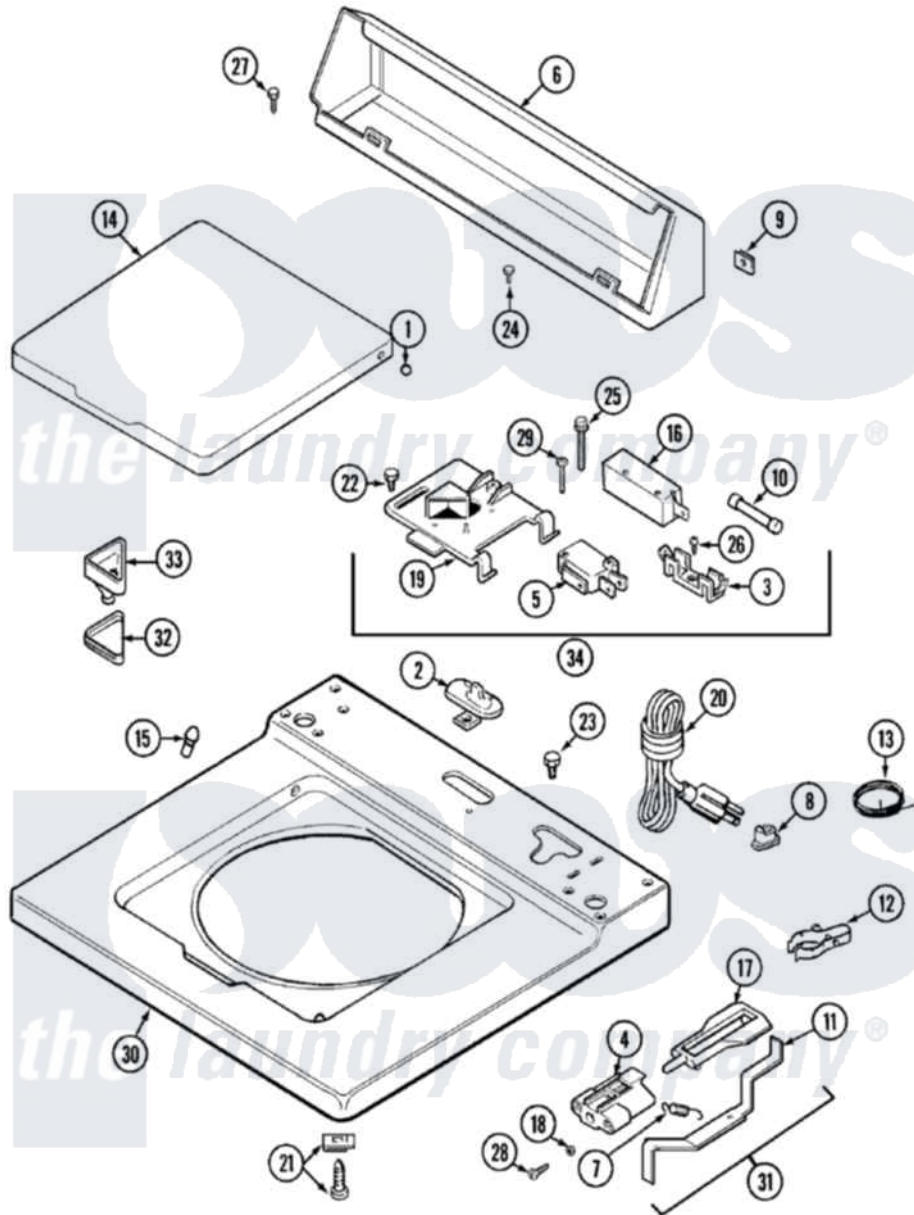

Maytag LAT9714AAL 05 - TOP

Maytag [Residential Maytag LAT9714AAL Washer Parts](#) Parts Diagram 05 - TOP
 Click on the part number to view part

Item	Original Part Number	Replaced By	Status	Part Description
1	211726			Hinge, Ball Lid
2	207159	489355		Screw, 8 X 1/2
"	22001298			Cap, Top Cover
3	207167			Block, Fuse
4	216256		Not Available	BRACKET, UNBALANCE
5	207166			Switch, Check
6	205635L		Not Available	CONSOLE (ALM)
7	213720			Spring, Lid Switch
8	211881			Grommet, Cord Part Not Used-Gas Models Only
9	215075			Fastener, Control Panel To Console
10	207168	22001682		Switch Assembly, Lid W/4amp Fuse
11	22001136			Lever, Unbalance
12	301548			Clamp, Ground Wire
13	311155			Ground Wire And Clamp

14	22001029	Not Available	LID (CANADA-ALM)---NA
"	22001207	Not Available	LID W/LEGEND (ALM)---NA
15	212716		Bumper, Lid
16	205415	279347	Switch-Lid
17	216255		Plunger, Lid Switch
18	211500		Washer, Bracket To Top Cover
19	Y215699	22001678	Bracket, Switch And Fuse
20	208194	22003062	Cord, Power
21	204445		Screw And Fastener Assembly
22	207159	489355	Screw, 8 X 1/2
23	315483	3370225	Screw
24	216423	3370225	Screw
25	213501		Screw, No.6-20 X 1-1/8 Inch
26	Y311711		Screw, Fuse Block
27	Y313559		Screw
28	910182	25-7809	Screw, No.6-20 1/2 Flthd Torx
29	22001352		Screw, Check Switch
30	22001120		Top, Main ----NA
31	22001311		Unbalance Lever Assembly
32	215374	Not Available	GASKET FOR BLEACH CUP
33	22001200	22001008	Cup, Bleach
34	207176	22001682	Switch Assembly, Lid W/4amp Fuse