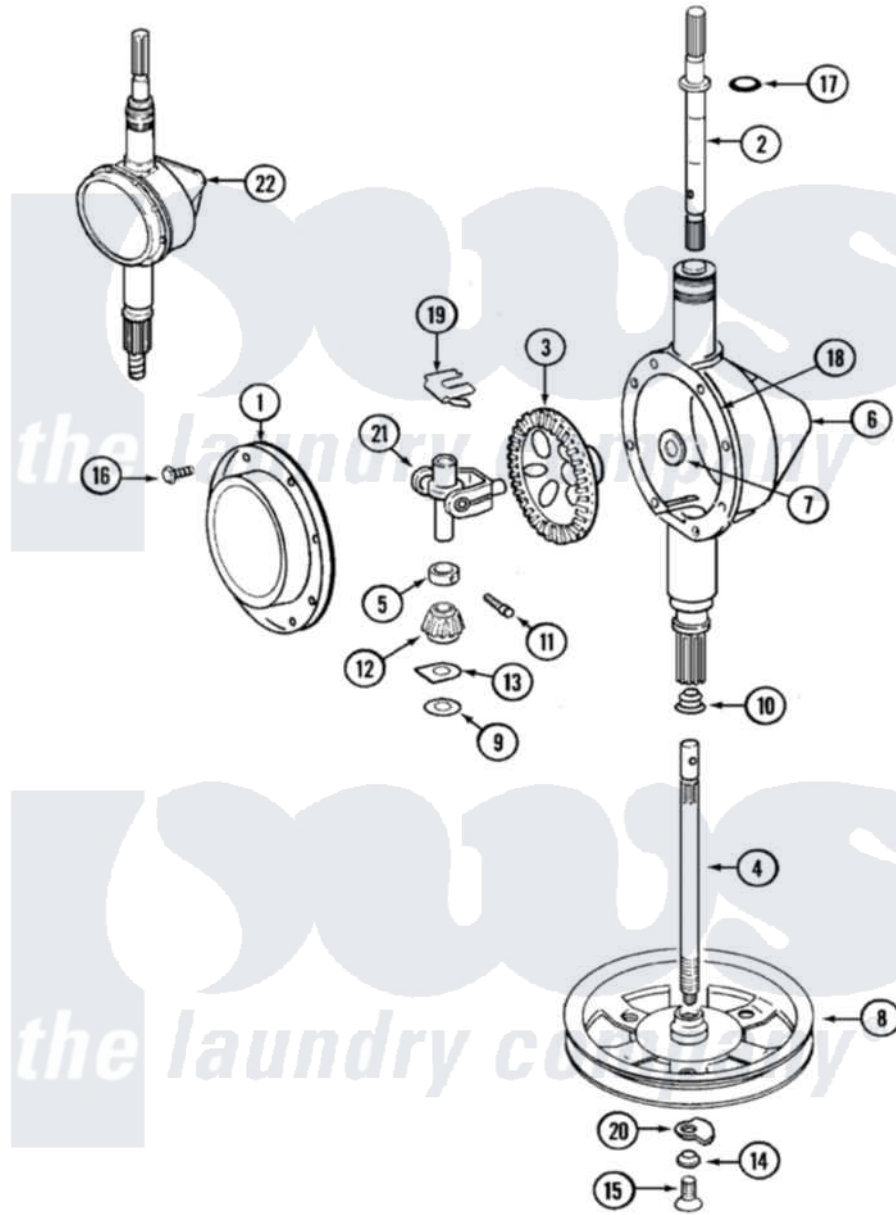

Maytag LAT9714AAL 06 - TRANSMISSION

Maytag Residential Maytag LAT9714AAL Washer Parts Parts Diagram 06 - TRANSMISSION
 Click on the part number to view part

Item	Original Part Number	Replaced By	Status	Part Description
1	206628			Cover, Transmission
2	207153	6-2097820		Kit- Shaft
3	206713	6-2067130		Gear- Beve
4	215410	12001450		Ctr Shaft W/Collar Andkeeper- Dp
5	215415		Not Available	COLLAR, LOWER
6	206624	6-2097750		Trans Dee
7	215394			Washer, Bevel Gear
8	211059	6-2301530		Pulley
9	211483	6-2114830		Washer- SP
10	206602	207843		Lip Seal Repair Kit
11	Y206629			Pin, Collar
12	215401	W10221114		Pinion
13	215395			Plate, Clutch
14	211090	22003555		Washer, Stop Lug
15	211375	681582		Screw
				SCREW, TRANSMISSION

16	215417	Not Available	SCREW, TRANSMISSION COVER
17	210690		Seal, Rubber
18	Y058700	675652	Adhesive
19	215581		Spring, Agitator Shaft
20	211089		Lug, Stop Pulley
21	206685	6-2066850	Yoke
22	206707	6-2097750	Trans Dee