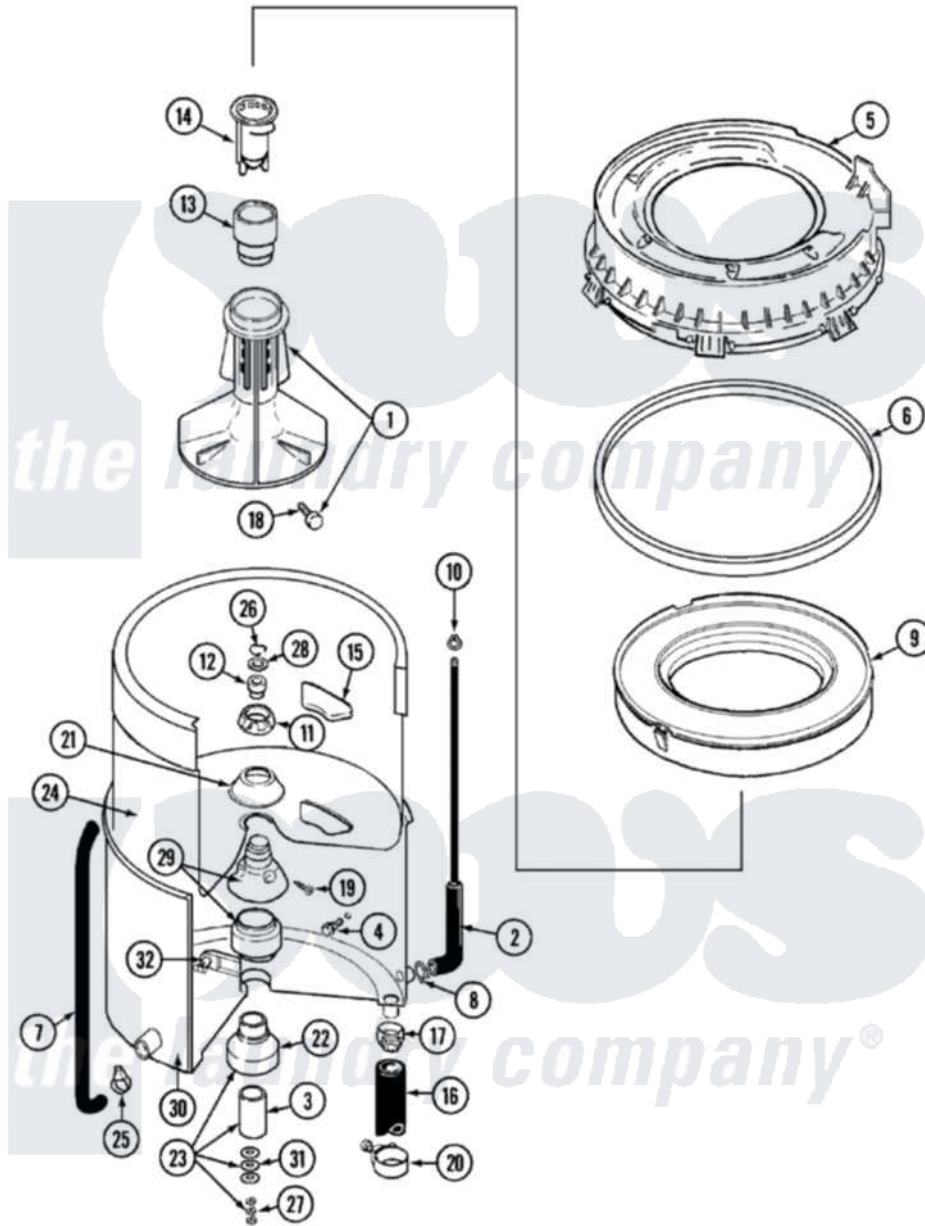

# Maytag LAT9714AAL 07 - TUB

Maytag [Residential Maytag LAT9714AAL Washer Parts](#) Parts Diagram 07 - TUB  
 Click on the part number to view part

| Item | Original Part Number     | Replaced By               | Status | Part Description              |
|------|--------------------------|---------------------------|--------|-------------------------------|
| 1    | <a href="#">207228</a>   |                           |        | Agitator W/Lock Screw         |
| 2    | 22001036                 | <a href="#">22001619</a>  |        | Tube, Water Level Switch      |
| 3    | <a href="#">211130</a>   |                           |        | Bearing Liner, Tub Bearing    |
| 4    | 200744                   | <a href="#">W10175939</a> |        | Bolt                          |
| "    | 205254                   | <a href="#">W10175938</a> |        | Bolt                          |
| 5    | <a href="#">22001299</a> |                           |        | Tub Cover And Gasket Assembly |
| 6    | Y22001201                | <a href="#">22001007</a>  |        | Gasket, Cover To Tub          |
| 7    | <a href="#">22001320</a> |                           |        | Tube, Bleach                  |
| 8    | <a href="#">211641</a>   |                           |        | Clamp, 1-1/16"                |
| 9    | <a href="#">22001142</a> |                           |        | Ring, Balance                 |
| 10   | 410296                   | <a href="#">596669</a>    |        | Clamp, Manifold               |
| 11   | 211047                   | <a href="#">6-2110472</a> |        | Nut- Clamp                    |
| 12   | Y0A4298                  | <a href="#">6-0A57420</a> |        | Seal- Agitator                |
| 13   | <a href="#">22001295</a> |                           |        | Housing, Dispenser            |
| 14   | <a href="#">22001294</a> |                           |        | Cup, Dispensing               |
| 15   | <a href="#">207219</a>   |                           |        | Filter, Self-Cleaning         |