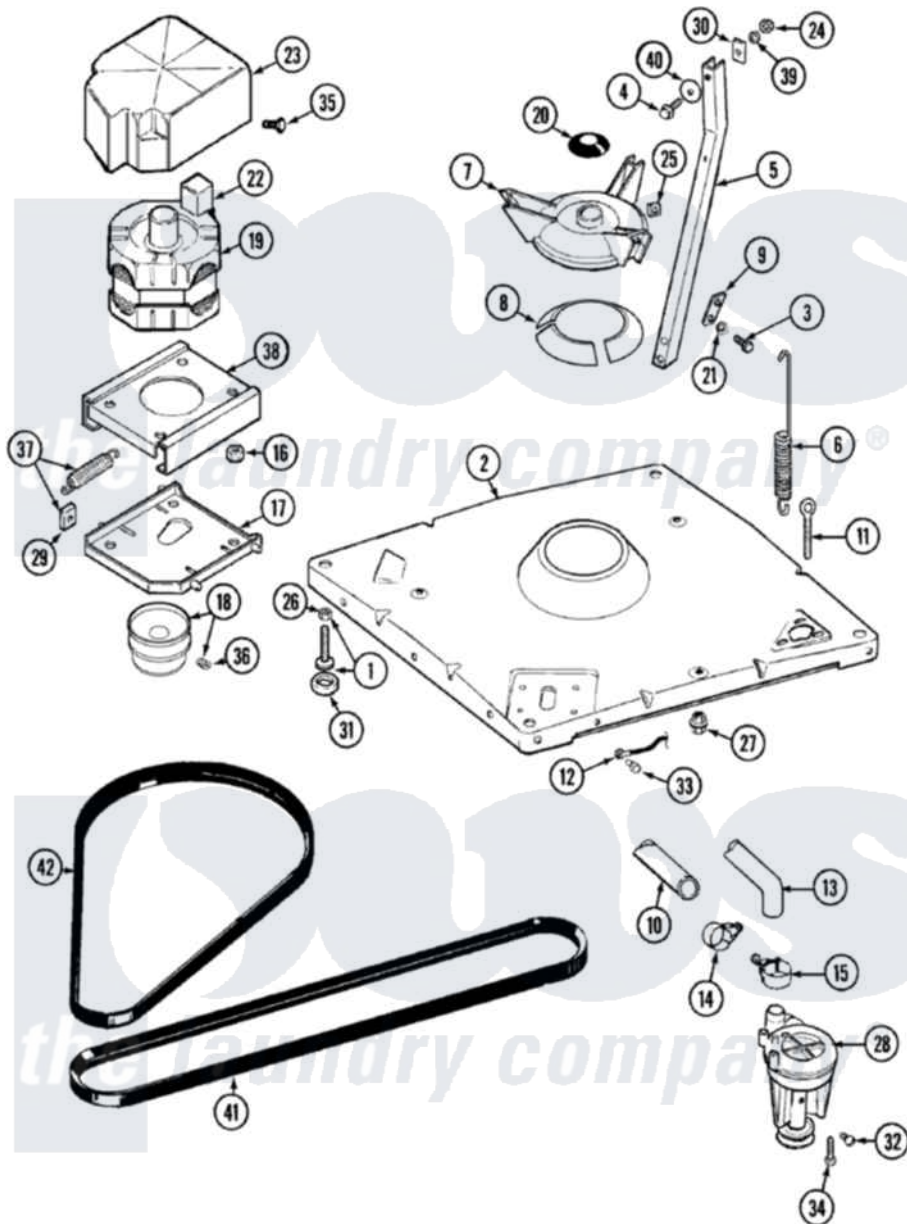

# Maytag LAT9714AAM 01 - BASE

Maytag [Residential Maytag LAT9714AAM Washer Parts](#) Parts Diagram 01 - BASE  
 Click on the part number to view part

Item	Original Part Number	Replaced By	Status	Part Description
1	Y302699	<a href="#">22003428</a>		Leg, Adjustable
2	22001172	<a href="#">22002150</a>		Base
3	<a href="#">Y015627</a>			Screw- Hex
4	205254	<a href="#">W10175938</a>		Bolt
"	200744	<a href="#">W10175939</a>		Bolt
5	<a href="#">213053</a>			Brace, Tub Part Not Used
6	<a href="#">22001300</a>			Spring, Centering
7	<a href="#">203725</a>			Damper W/Bolt And Clip
8	<a href="#">203956</a>			Damper Pad Kit
9	<a href="#">213073</a>			Washer, Double Brace
10	214767	<a href="#">22001448</a>		Hose, Pump
11	<a href="#">216416</a>			Bolt, Eye/Centering Spring
12	<a href="#">901220</a>			Ground Wire
13	<a href="#">213045</a>			Hose, Outer Tub Part Not Used
14	202574	<a href="#">3367052</a>		Clamp, Hose
15	202574	<a href="#">3367052</a>		Clamp, Hose