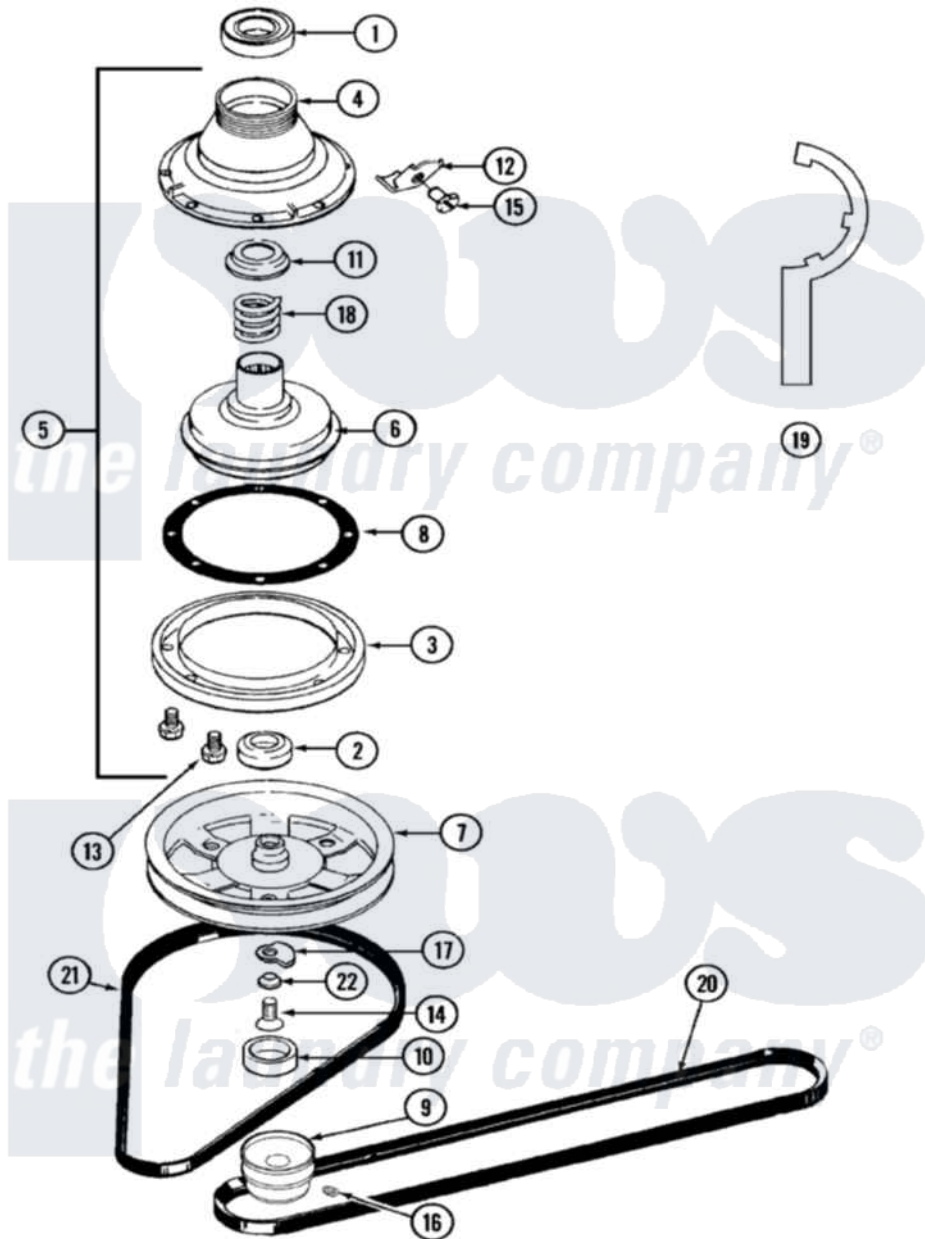

Maytag LAT9714AAM 03 - CLUTCH, BRAKE & BELTS

Maytag Residential Maytag LAT9714AAM Washer Parts Parts Diagram 03 - CLUTCH, BRAKE & BELTS
 Click on the part number to view part

Item	Original Part Number	Replaced By	Status	Part Description
1	Y200720	22003441		Bearing, Rear
2	200835			Bearing, Brake Rotor
3	211043	6-2011900		Brake Asse
4	211045	6-2011900		Brake Asse
5	201190	6-2011900		Brake Asse
6	201126	6-2011900		Brake Asse
7	211059	6-2301530		Pulley
8	211042	6-2011900		Brake Asse
9	200816	6-2008160		Pulley- MO
10	211038		Not Available	CAP, OIL RETAINER
11	211039	6-2011900		Brake Asse
12	213325			Clip, Retaining
13	211000			SCREW, BRAKE DRUM (HEX HEAD)
14	211375	681582		Screw
15	213326			Bolt, Sems Retaining Clip
16	Y053241			Set Screw, Motor Pulley

17	211089		Lug, Stop Pulley
18	211041	6-2011900	Brake Asse
19	Y038315	038315	Tool
20	211124		Part Not Used
21	211125		V Belt, Drive Pulley
22	211090	22003555	Washer, Stop Lug