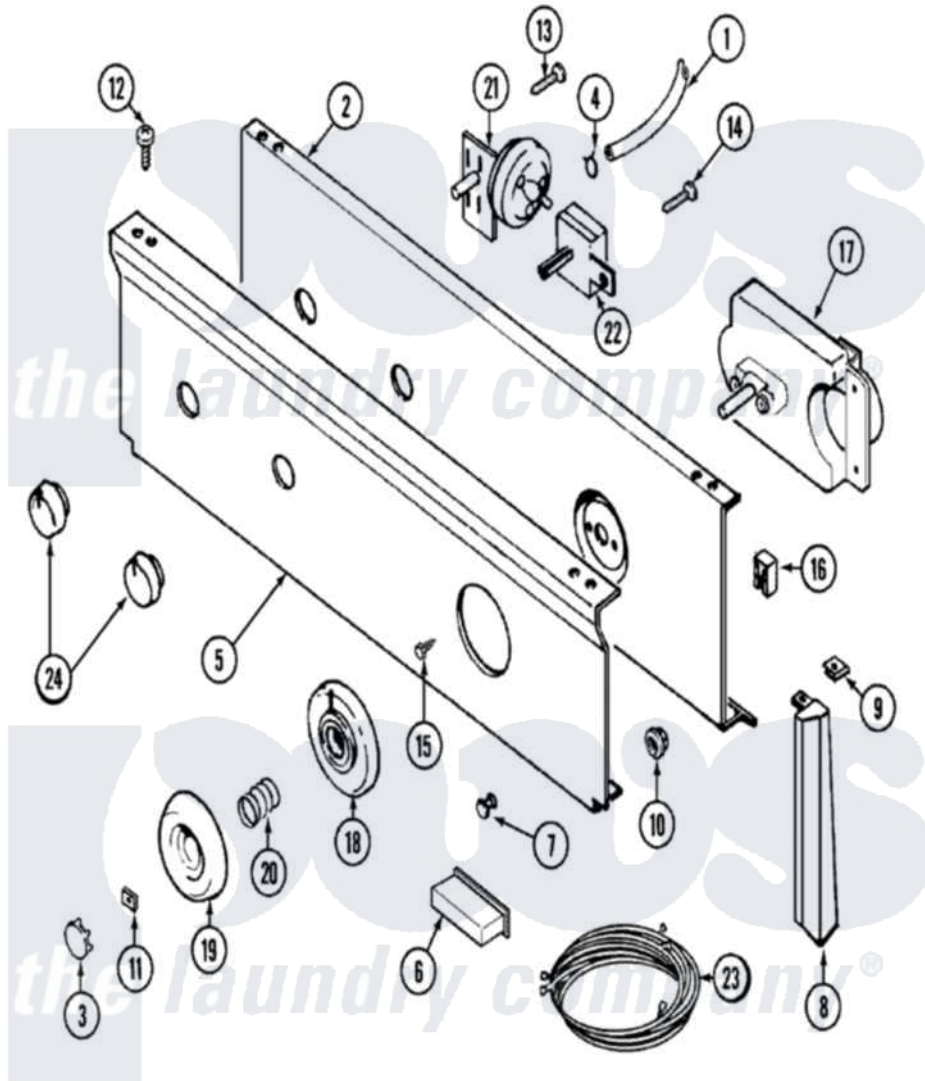

# Maytag LAT9714AAM 04 - CONTROL PANEL

Maytag [Residential Maytag LAT9714AAM Washer Parts](#) Parts Diagram 04 - CONTROL PANEL

[Click on the part number to view part](#)

Item	Original Part Number	Replaced By	Status	Part Description
1	22001036	<a href="#">22001619</a>		Tube, Water Level Switch
2	315483	<a href="#">3370225</a>		Screw
"	<a href="#">204807</a>			Ground Wire, Supp. Plte To Top Cover
"	<a href="#">22001132</a>			Plate, Support
3	216424		Not Available	CAP, KNOB (ALM)
4	410296	<a href="#">596669</a>		Clamp, Manifold
5	22001460	<a href="#">22001153</a>		Panel, Control
6	<a href="#">214897</a>			Pad, Control Panel
7	22001215	<a href="#">7730P011-60</a>		Lens, Indicator Light
8	22001292	<a href="#">22001567</a>		Cap, End
"	<a href="#">22001293</a>			End Cap, Control Panel
9	<a href="#">214894</a>			Fastener, End Cap
10	<a href="#">214872</a>			Palnut, End Cap Note: Nut, Lamp Holder
11	<a href="#">211605</a>			Bezel, Timer Dial
12	<a href="#">210032</a>			Screw, No.8 X 9/16 Ctsk Note:

12	<a href="#">210932</a>		Screw, Inlet Duct
13	211168	<a href="#">W10139210</a>	Screw, 8-18 X 5/16
14	211168	<a href="#">W10139210</a>	Screw, 8-18 X 5/16
15	<a href="#">216412</a>		Screw, Bracket To Timer
16	<a href="#">903115</a>		Lock Light
17	<a href="#">22001252</a>		Timer RPR
18	22001266	Not Available	BEZEL, TIMER KNOB (ALM)
19	22001199	Not Available	KNOB ASSY. (ALM)
20	<a href="#">211065</a>		Spring, Index Wheel
21	<a href="#">208201</a>		Switch, Pressure
22	208281	Not Available	SWITCH, TEMP (4POSITION)
23	<a href="#">22001313</a>		Wire Harness, Main
24	22001098	Not Available	MANUAL, USE & CARE
"	22001269	Not Available	KNOB ASSY. (ALM)
"	16000327	Not Available	GUIDE, QUICK REF. - MAYTAG