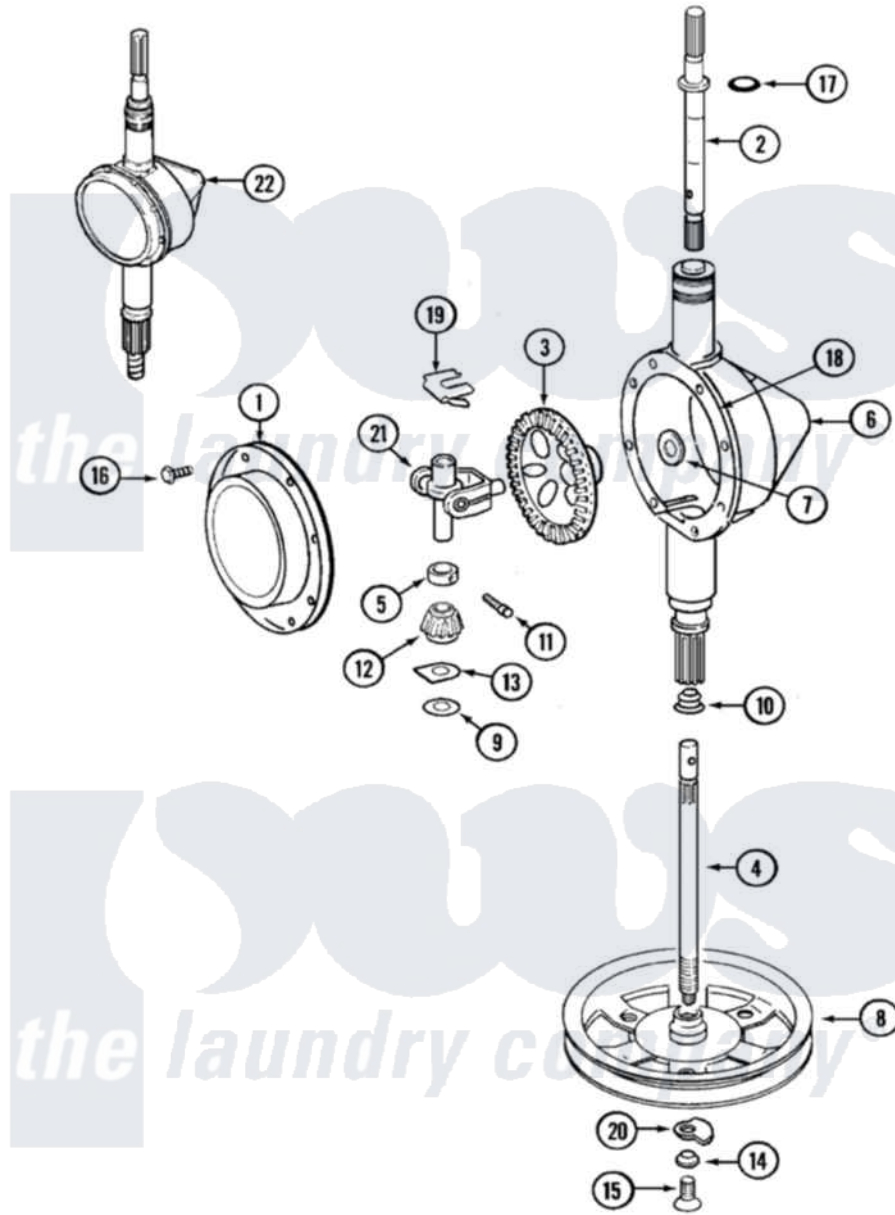

Maytag LAT9714AAM 06 - TRANSMISSION

Maytag [Residential Maytag LAT9714AAM Washer Parts](#) Parts Diagram 06 - TRANSMISSION
 Click on the part number to view part

Item	Original Part Number	Replaced By	Status	Part Description
1	206628			Cover, Transmission
2	207153	6-2097820		Kit- Shaft
3	206713	6-2067130		Gear- Beve
4	215410	12001450		Ctr Shaft W/Collar Andkeeper- Dp
5	215415		Not Available	COLLAR, LOWER
6	206624	6-2097750		Trans Dee
7	215394			Washer, Bevel Gear
8	211059	6-2301530		Pulley
9	211483	6-2114830		Washer- SP
10	206602	207843		Lip Seal Repair Kit
11	Y206629			Pin, Collar
12	215401	W10221114		Pinion
13	215395			Plate, Clutch
14	211090	22003555		Washer, Stop Lug
15	211375	681582		Screw
				SCREW, TRANSMISSION

16	215417	Not Available	SCREW, TRANSMISSION COVER
17	210690		Seal, Rubber
18	Y058700	675652	Adhesive
19	215581		Spring, Agitator Shaft
20	211089		Lug, Stop Pulley
21	206685	6-2066850	Yoke
22	206707	6-2097750	Trans Dee