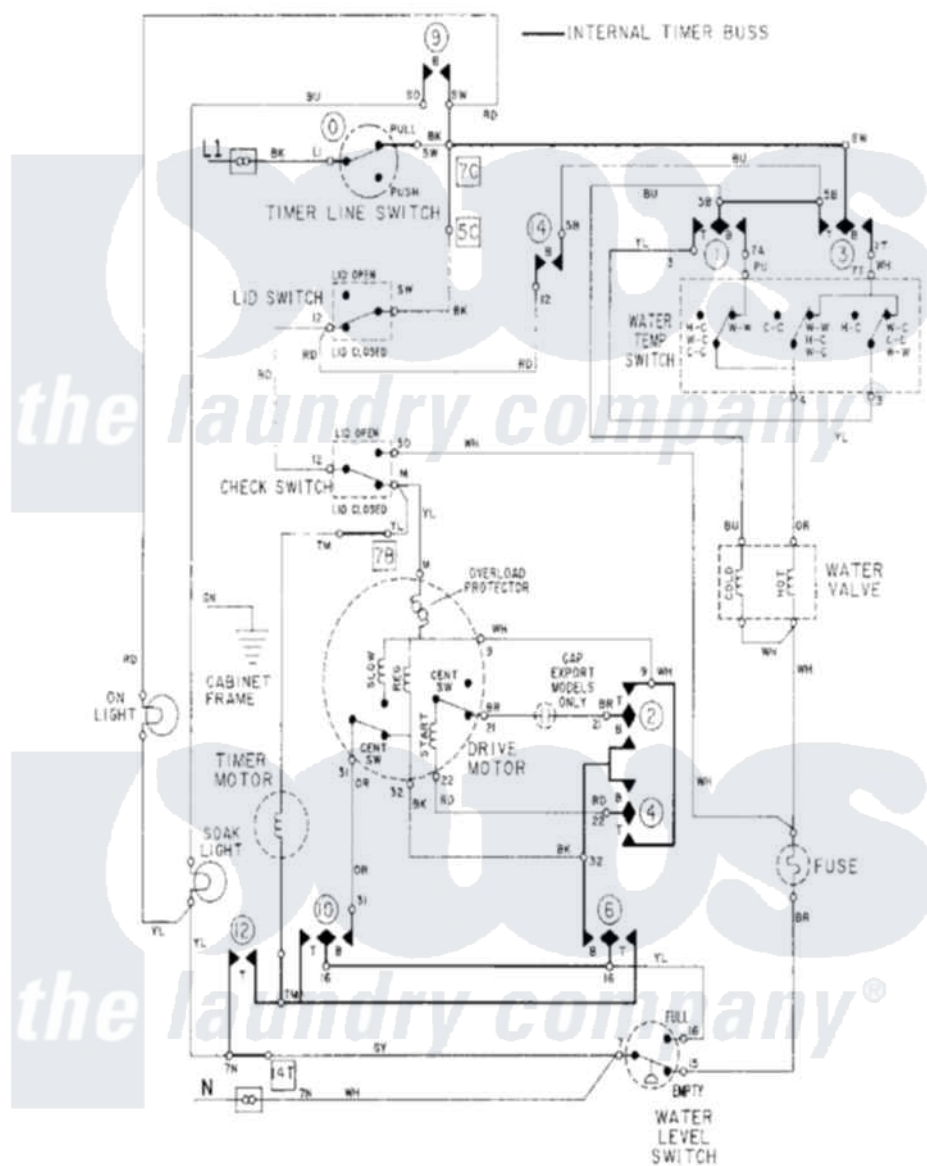

Maytag LAT9734AAE 08 - WIRING INFORMATION

Maytag Residential Maytag LAT9734AAE Washer Parts Parts Diagram 08 - WIRING INFORMATION
 Click on the part number to view part

Item	Original Part Number	Replaced By	Status	Part Description
NI	15001089		Not Available	WIRING INFORMATION