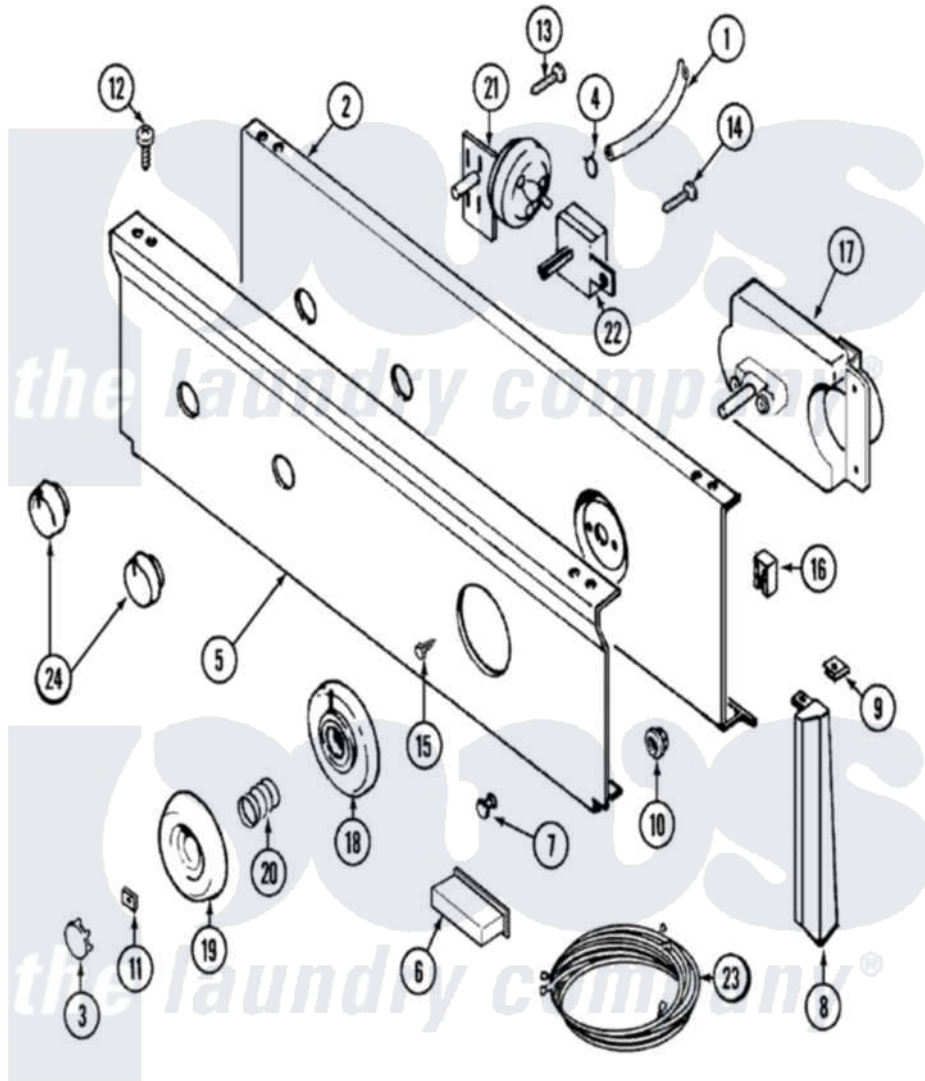

# Maytag LAT9734AAM 04 - CONTROL PANEL

Maytag [Residential Maytag LAT9734AAM Washer Parts](#) Parts Diagram 04 - CONTROL PANEL  
 Click on the part number to view part

Item	Original Part Number	Replaced By	Status	Part Description
1	22001036	<a href="#">22001619</a>		Tube, Water Level Switch
2	<a href="#">204807</a>			Ground Wire, Supp. Plte To Top Cover
"	<a href="#">22001132</a>			Plate, Support
"	315483	<a href="#">3370225</a>		Screw
3	216424		Not Available	CAP, KNOB (ALM)
4	410296	<a href="#">596669</a>		Clamp, Manifold
5	22001457		Not Available	PANEL, CONTROL (ALM)
6	<a href="#">214897</a>			Pad, Control Panel
7	22001215	<a href="#">7730P011-60</a>		Lens, Indicator Light
8	<a href="#">22001293</a>			End Cap, Control Panel
"	22001292	<a href="#">22001567</a>		Cap, End
"	22001566	<a href="#">22001293</a>		End Cap, Control Panel
"	<a href="#">22001567</a>			Cap, End
9	<a href="#">214894</a>			Fastener, End Cap
10	<a href="#">214872</a>			Palnut, End Cap Note: Nut, Lamp Holder

11	<a href="#">211605</a>		Bezel, Timer Dial
12	<a href="#">210932</a>		Screw, No.8 X 9/16 Ctsk Note: Screw, Inlet Duct
13	211168	<a href="#">W10139210</a>	Screw, 8-18 X 5/16
14	211168	<a href="#">W10139210</a>	Screw, 8-18 X 5/16
15	<a href="#">216412</a>		Screw, Bracket To Timer
16	<a href="#">903115</a>		Lock Light
17	<a href="#">22001253</a>		Timer
18	22001266	Not Available	BEZEL, TIMER KNOB (ALM)
19	22001199	Not Available	KNOB ASSY. (ALM)
20	<a href="#">211065</a>		Spring, Index Wheel
21	<a href="#">208207</a>		Switch, Pressure
22	208281	Not Available	SWITCH, TEMP (4POSITION)
23	<a href="#">22001322</a>		Wire Harness, Main
24	22001269	Not Available	KNOB ASSY. (ALM)