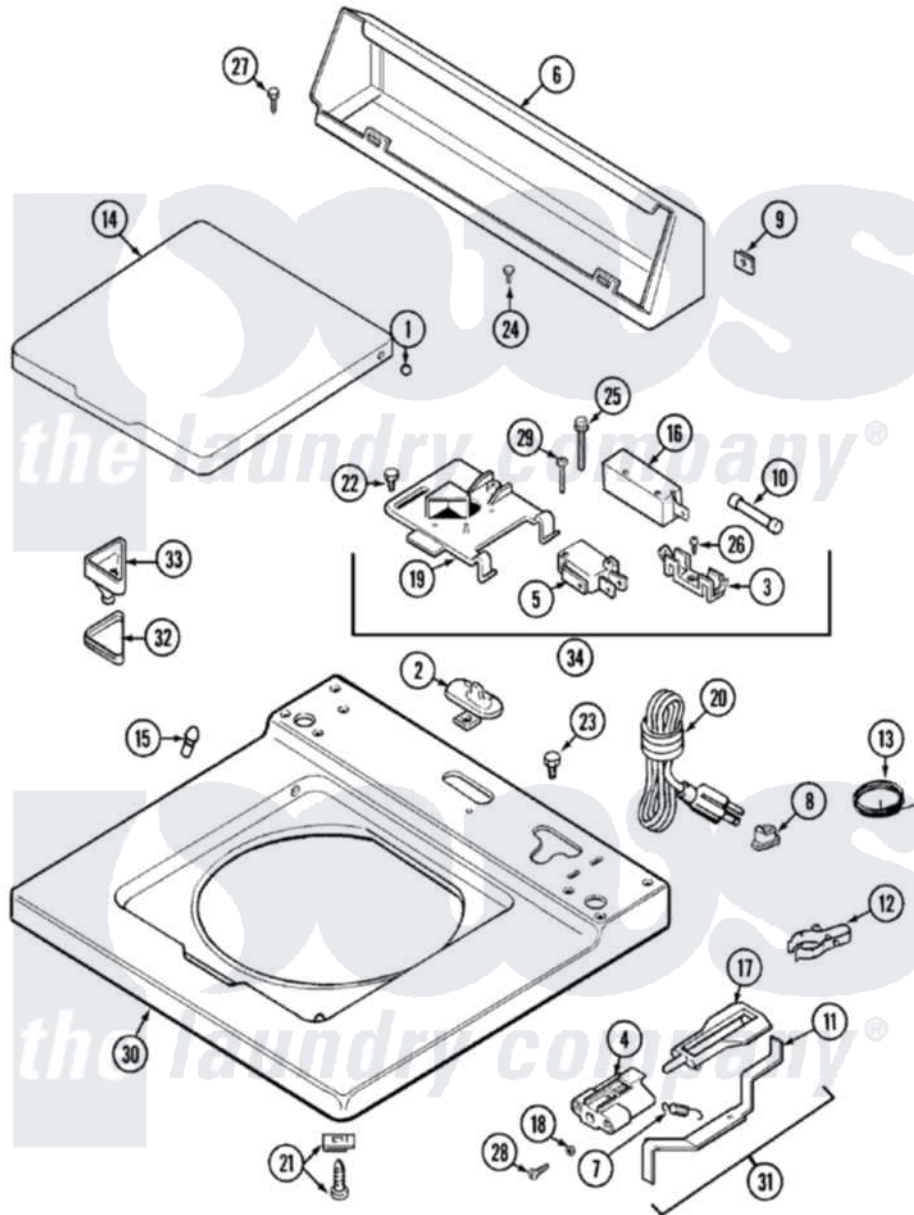

# Maytag LAT9734AAM 05 - TOP

Maytag [Residential Maytag LAT9734AAM Washer Parts](#) Parts Diagram 05 - TOP  
 Click on the part number to view part

Item	Original Part Number	Replaced By	Status	Part Description
1	<a href="#">211726</a>			Hinge, Ball Lid
2	207159	<a href="#">489355</a>		Screw, 8 X 1/2
"	<a href="#">22001298</a>			Cap, Top Cover
3	<a href="#">207167</a>			Block, Fuse
4	216256		Not Available	BRACKET, UNBALANCE
5	<a href="#">207166</a>			Switch, Check
6	205635L		Not Available	CONSOLE (ALM)
7	<a href="#">213720</a>			Spring, Lid Switch
8	<a href="#">211881</a>			Grommet, Cord Part Not Used-Gas Models Only
9	<a href="#">215075</a>			Fastener, Control Panel To Console
10	207168	<a href="#">22001682</a>		Switch Assembly, Lid W/4amp Fuse
11	<a href="#">22001136</a>			Lever, Unbalance
12	<a href="#">301548</a>			Clamp, Ground Wire
13	<a href="#">311155</a>			Ground Wire And Clamp

14	22001029	Not Available	LID (CANADA-ALM)---NA
"	22001207	Not Available	LID W/LEGEND (ALM)---NA
15	<a href="#">212716</a>		Bumper, Lid
16	205415	<a href="#">279347</a>	Switch-Lid
17	<a href="#">216255</a>		Plunger, Lid Switch
18	<a href="#">211500</a>		Washer, Bracket To Top Cover
19	Y215699	<a href="#">22001678</a>	Bracket, Switch And Fuse
20	208194	<a href="#">22003062</a>	Cord, Power
21	<a href="#">204445</a>		Screw And Fastener Assembly
22	207159	<a href="#">489355</a>	Screw, 8 X 1/2
23	315483	<a href="#">3370225</a>	Screw
24	216423	<a href="#">3370225</a>	Screw
25	<a href="#">213501</a>		Screw, No.6-20 X 1-1/8 Inch
26	<a href="#">Y311711</a>		Screw, Fuse Block
27	<a href="#">Y313559</a>		Screw
28	910182	<a href="#">25-7809</a>	Screw, No.6-20 1/2 Flthd Torx
29	<a href="#">22001352</a>		Screw, Check Switch
30	<a href="#">22001120</a>		Top, Main ----NA
31	<a href="#">22001311</a>		Unbalance Lever Assembly
32	215374	Not Available	GASKET FOR BLEACH CUP
33	22001200	<a href="#">22001008</a>	Cup, Bleach
34	207176	<a href="#">22001682</a>	Switch Assembly, Lid W/4amp Fuse