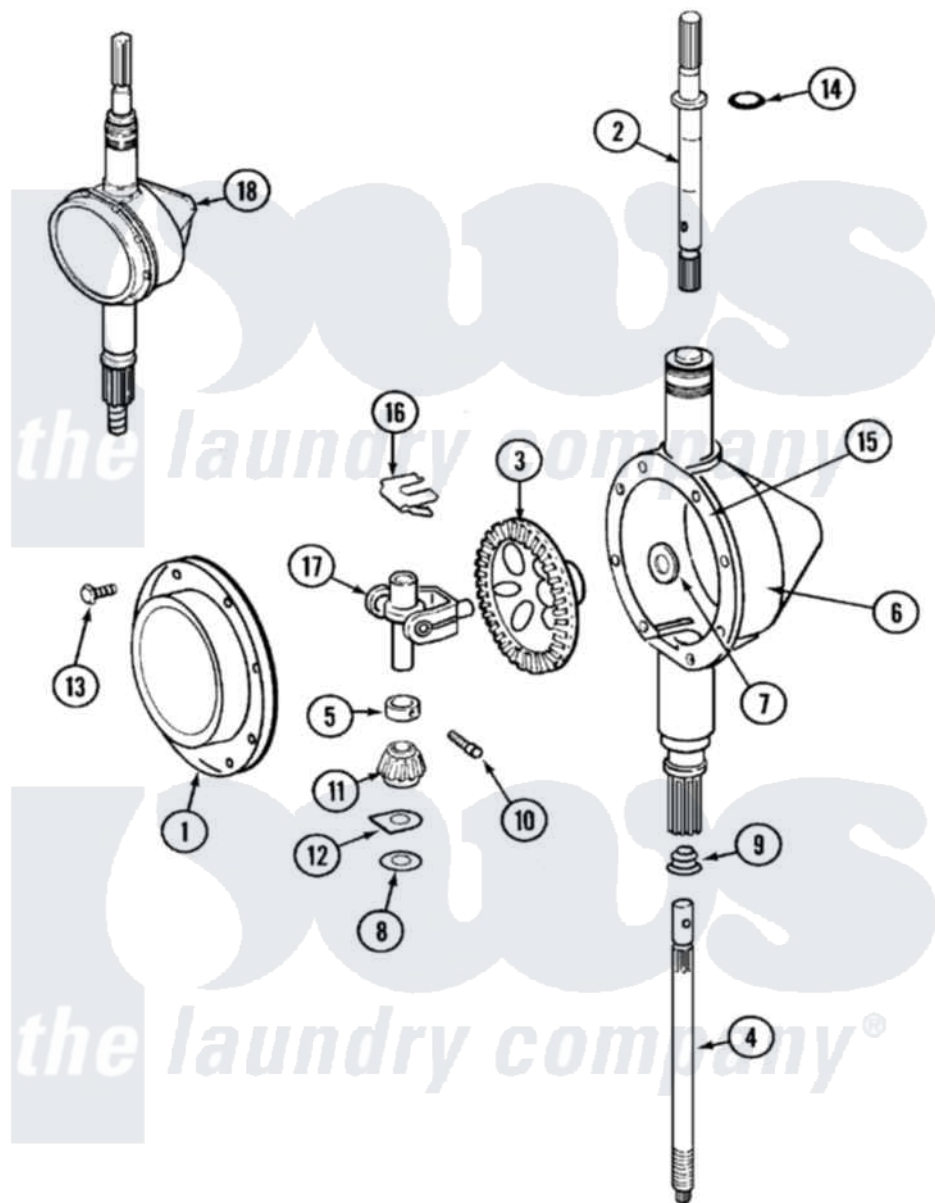

Maytag LAT9734AAM 06 - TRANSMISSION

Maytag [Residential Maytag LAT9734AAM Washer Parts](#) Parts Diagram 06 - TRANSMISSION
 Click on the part number to view part

Item	Original Part Number	Replaced By	Status	Part Description
1	206628			Cover, Transmission
2	207153	6-2097820		Kit- Shaft
3	206713	6-2067130		Gear- Beve
4	215410	12001450		Ctr Shaft W/Collar Andkeeper- Dp
5	215415		Not Available	COLLAR, LOWER
6	206624	6-2097750		Trans Dee
7	215394			Washer, Bevel Gear
8	211483	6-2114830		Washer- SP
9	206602	207843		Lip Seal Repair Kit
10	Y206629			Pin, Collar
11	215401	W10221114		Pinion
12	215395			Plate, Clutch
13	215417		Not Available	SCREW, TRANSMISSION COVER
14	210690			Seal, Rubber
15	Y058700	675652		Adhesive

16

[215581](#)

Spring, Agitator Shaft

17

206685

[6-2066850](#)

Yoke

18