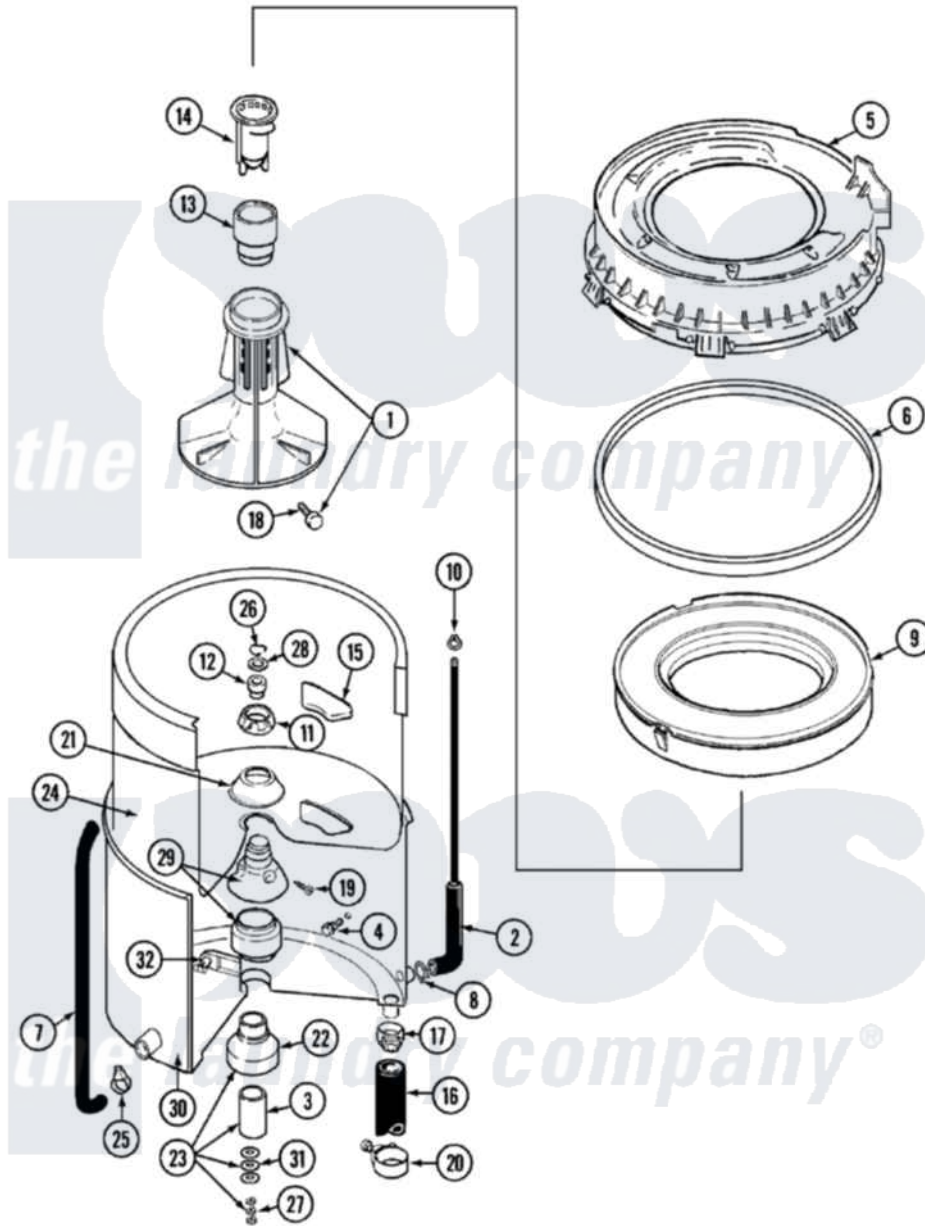

Maytag LAT9734AAM 07 - TUB

Maytag [Residential Maytag LAT9734AAM Washer Parts](#) Parts Diagram 07 - TUB
 Click on the part number to view part

Item	Original Part Number	Replaced By	Status	Part Description
1	207228			Agitator W/Lock Screw
2	22001036	22001619		Tube, Water Level Switch
3	211130			Bearing Liner, Tub Bearing
4	200744	W10175939		Bolt
"	205254	W10175938		Bolt
5	22001299			Tub Cover And Gasket Assembly
6	22001299			Tub Cover And Gasket Assembly
7	22001320			Tube, Bleach
8	211641			Clamp, 1-1/16"
9	22001142			Ring, Balance
10	410296	596669		Clamp, Manifold
11	211047	6-2110472		Nut- Clamp
12	Y0A4298	6-0A57420		Seal- Agitator
13	22001295			Housing, Dispenser
14	22001294			Cup, Dispensing

15	207219		Filter, Self-Cleaning
16	213045		Hose, Outer Tub Part Not Used
17	201011	285655	Clamp, Hose
18	206478		Not Available
19	211618	22001423	Set Screw, Mounting Stem
20	202574	3367052	Clamp, Hose
21	211210		Washer, Clamping Nut
22	200824	6-2040130	Tub Bearin
23	204013	6-2040130	Tub Bearin
24	22001139		Tub, Inner
25	205161	489503	Clamp
26	Y015667		Retaining Ring
27	Y054867		Washer, Lock
28	Y015666		Washer, Retaining -
29	204012	6-2095720	Mounting S
30	22001114		Not Available
31	211100		Washer, Outer Tub
32	214434		Spout, Deflector