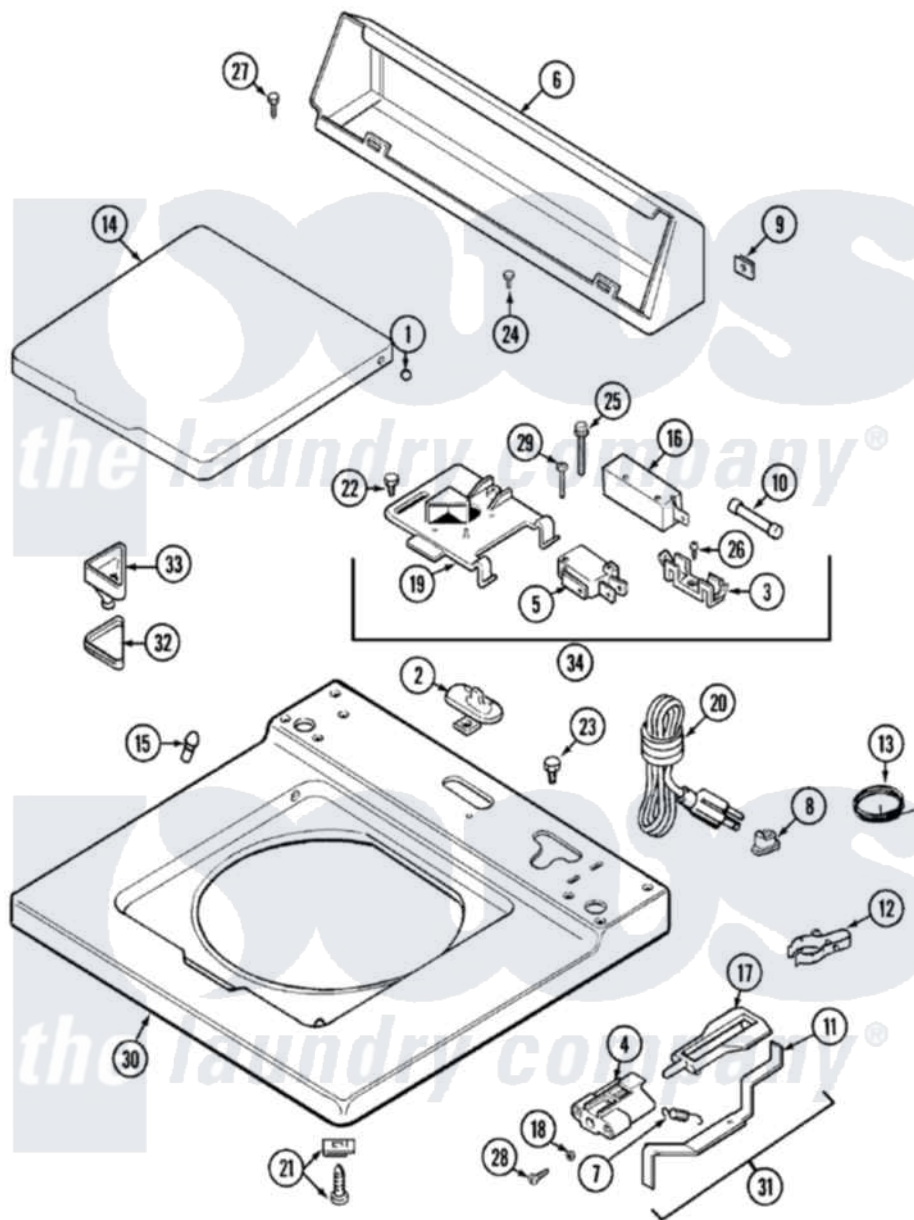

# Maytag LAT9734ABE 05 - TOP

Maytag [Residential Maytag LAT9734ABE Washer Parts](#) Parts Diagram 05 - TOP  
 Click on the part number to view part

Item	Original Part Number	Replaced By	Status	Part Description
1	<a href="#">211726</a>			Hinge, Ball Lid
2	207159	<a href="#">489355</a>		Screw, 8 X 1/2
"	<a href="#">22001298</a>			Cap, Top Cover
3	<a href="#">207167</a>			Block, Fuse
4	216256		Not Available	BRACKET, UNBALANCE
5	<a href="#">207166</a>			Switch, Check
6	<a href="#">205635</a>			Console
7	<a href="#">213720</a>			Spring, Lid Switch
8	<a href="#">211881</a>			Grommet, Cord Part Not Used-Gas Models Only
9	<a href="#">215075</a>			Fastener, Control Panel To Console
10	207168	<a href="#">22001682</a>		Switch Assembly, Lid W/4amp Fuse
11	<a href="#">22001136</a>			Lever, Unbalance
12	<a href="#">301548</a>			Clamp, Ground Wire
13	<a href="#">311155</a>			Ground Wire And Clamp

14	22001028	<a href="#">22001893</a>	Lid
"	22001206	<a href="#">22001893</a>	Lid
15	<a href="#">212716</a>		Bumper, Lid
16	205415	<a href="#">279347</a>	Switch-Lid
17	<a href="#">216255</a>		Plunger, Lid Switch
18	<a href="#">211500</a>		Washer, Bracket To Top Cover
19	Y215699	<a href="#">22001678</a>	Bracket, Switch And Fuse
20	208194	<a href="#">22003062</a>	Cord, Power
21	<a href="#">204445</a>		Screw And Fastener Assembly
22	207159	<a href="#">489355</a>	Screw, 8 X 1/2
23	315483	<a href="#">3370225</a>	Screw
24	216423	<a href="#">3370225</a>	Screw
25	<a href="#">213501</a>		Screw, No.6-20 X 1-1/8 Inch
26	<a href="#">Y311711</a>		Screw, Fuse Block
27	<a href="#">Y313559</a>		Screw
28	910182	<a href="#">25-7809</a>	Screw, No.6-20 1/2 Flthd Torx
29	<a href="#">22001352</a>		Screw, Check Switch
30	<a href="#">22001119</a>		Top, Main
31	<a href="#">22001311</a>		Unbalance Lever Assembly
32	215374	Not Available	GASKET FOR BLEACH CUP
33	22001202	<a href="#">22001006</a>	Cup, Bleach
34	207176	<a href="#">22001682</a>	Switch Assembly, Lid W/4amp Fuse