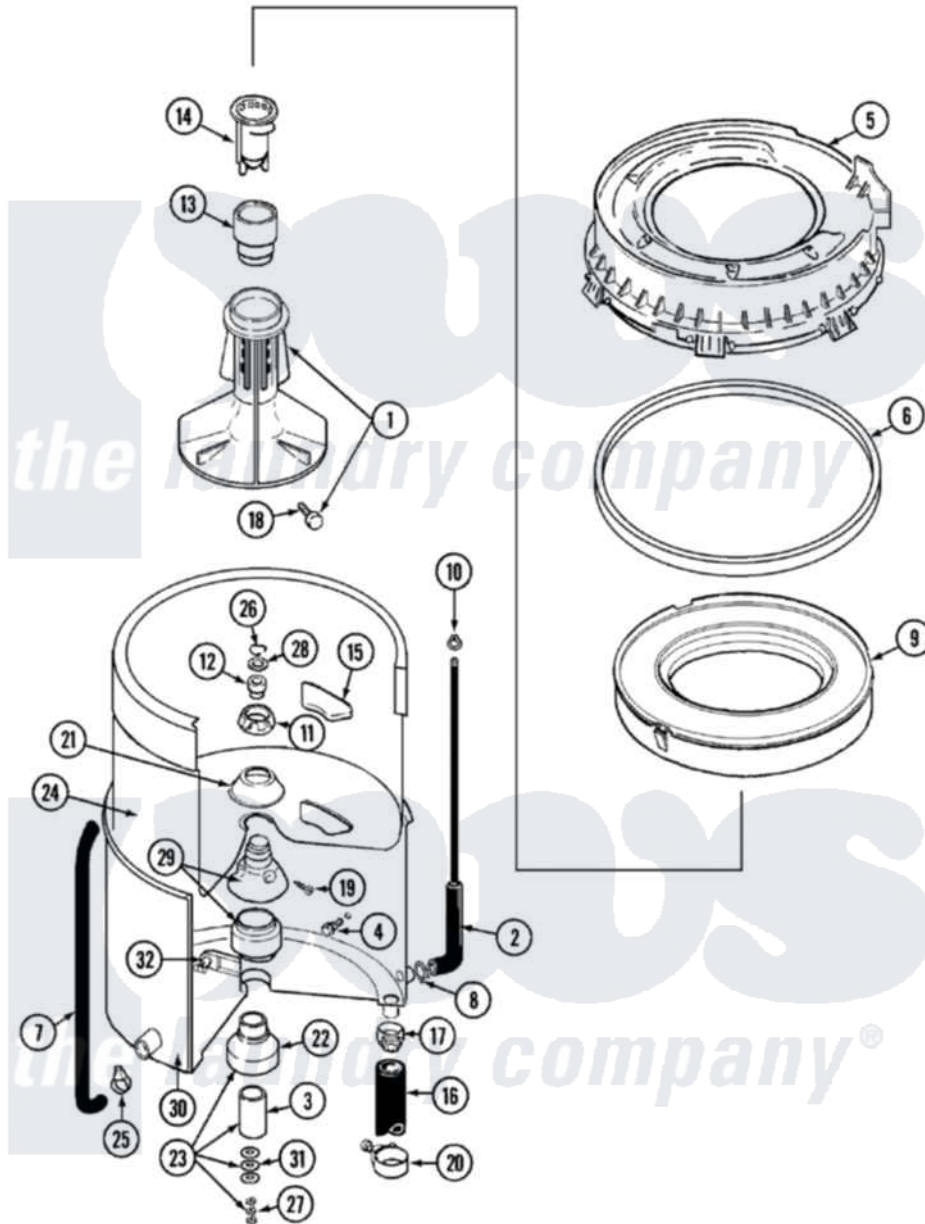

Maytag LAT9734ABE 07 - TUB

Maytag [Residential Maytag LAT9734ABE Washer Parts](#) Parts Diagram 07 - TUB
 Click on the part number to view part

Item	Original Part Number	Replaced By	Status	Part Description
1	207228			Agitator W/Lock Screw
2	22001036	22001619		Tube, Water Level Switch
3	211130			Bearing Liner, Tub Bearing
4	200744	W10175939		Bolt
"	205254	W10175938		Bolt
5	22001299			Tub Cover And Gasket Assembly
6	22001299			Tub Cover And Gasket Assembly
7	22001320			Tube, Bleach
8	211641			Clamp, 1-1/16"
9	22001142			Ring, Balance
10	410296	596669		Clamp, Manifold
11	211047	6-2110472		Nut- Clamp
12	Y0A4298	6-0A57420		Seal- Agitator
13	22001295			Housing, Dispenser
14	22001294			Cup, Dispensing

15	207219		Filter, Self-Cleaning
16	213045		Hose, Outer Tub Part Not Used
17	201011	285655	Clamp, Hose
18	206478		Not Available
19	211618	22001423	Set Screw, Mounting Stem
20	202574	3367052	Clamp, Hose
21	211210		Washer, Clamping Nut
22	200824	6-2040130	Tub Bearin
23	204013	6-2040130	Tub Bearin
24	22001139		Tub, Inner
25	205161	489503	Clamp
26	Y015667		Retaining Ring
27	Y054867		Washer, Lock
28	Y015666		Washer, Retaining -
29	204012	6-2095720	Mounting S
30	22001114		Not Available
31	211100		Washer, Outer Tub
32	214434		Spout, Deflector