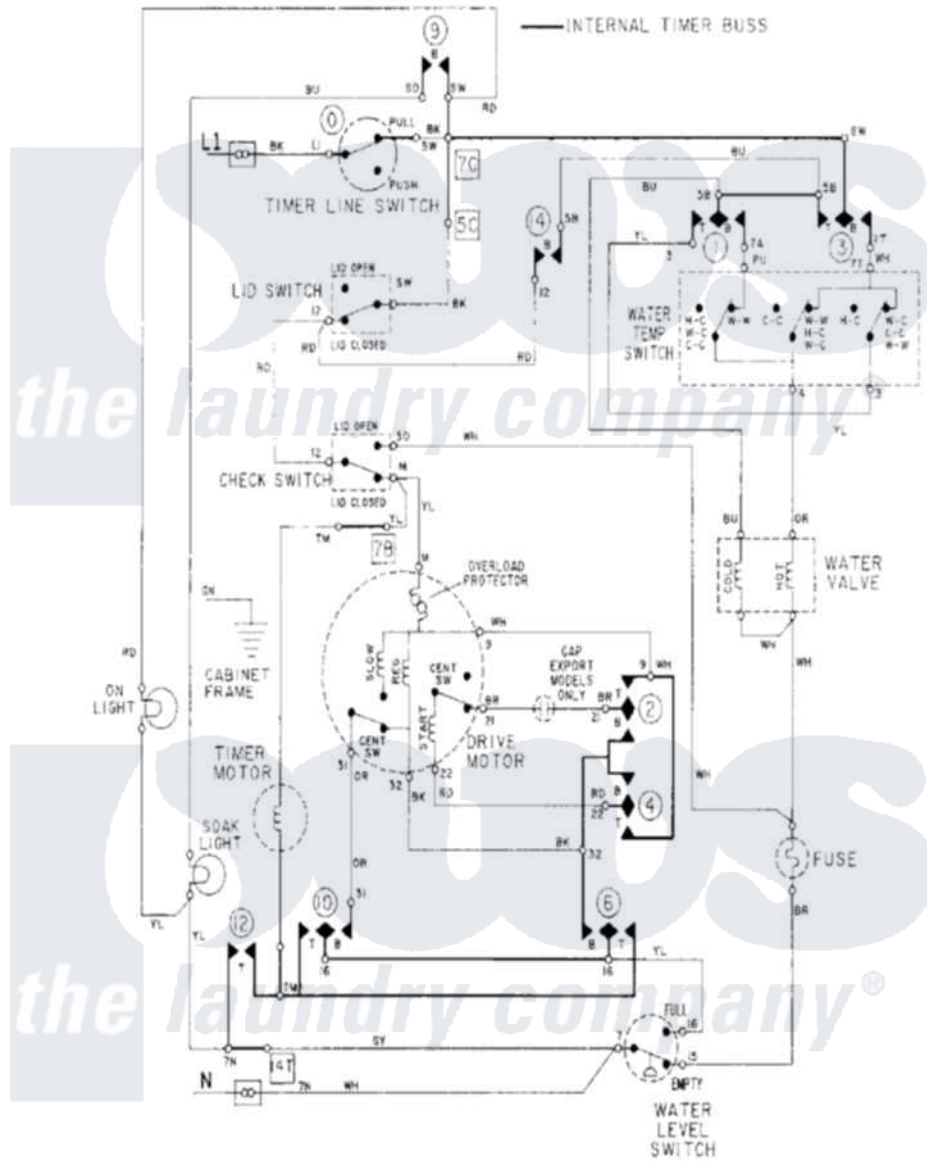

Maytag LAT9734ABE 08 - WIRING INFORMATION

Maytag Residential Maytag LAT9734ABE Washer Parts Parts Diagram 08 - WIRING INFORMATION
 Click on the part number to view part

Item	Original Part Number	Replaced By	Status	Part Description
NI	15001089		Not Available	WIRING INFORMATION