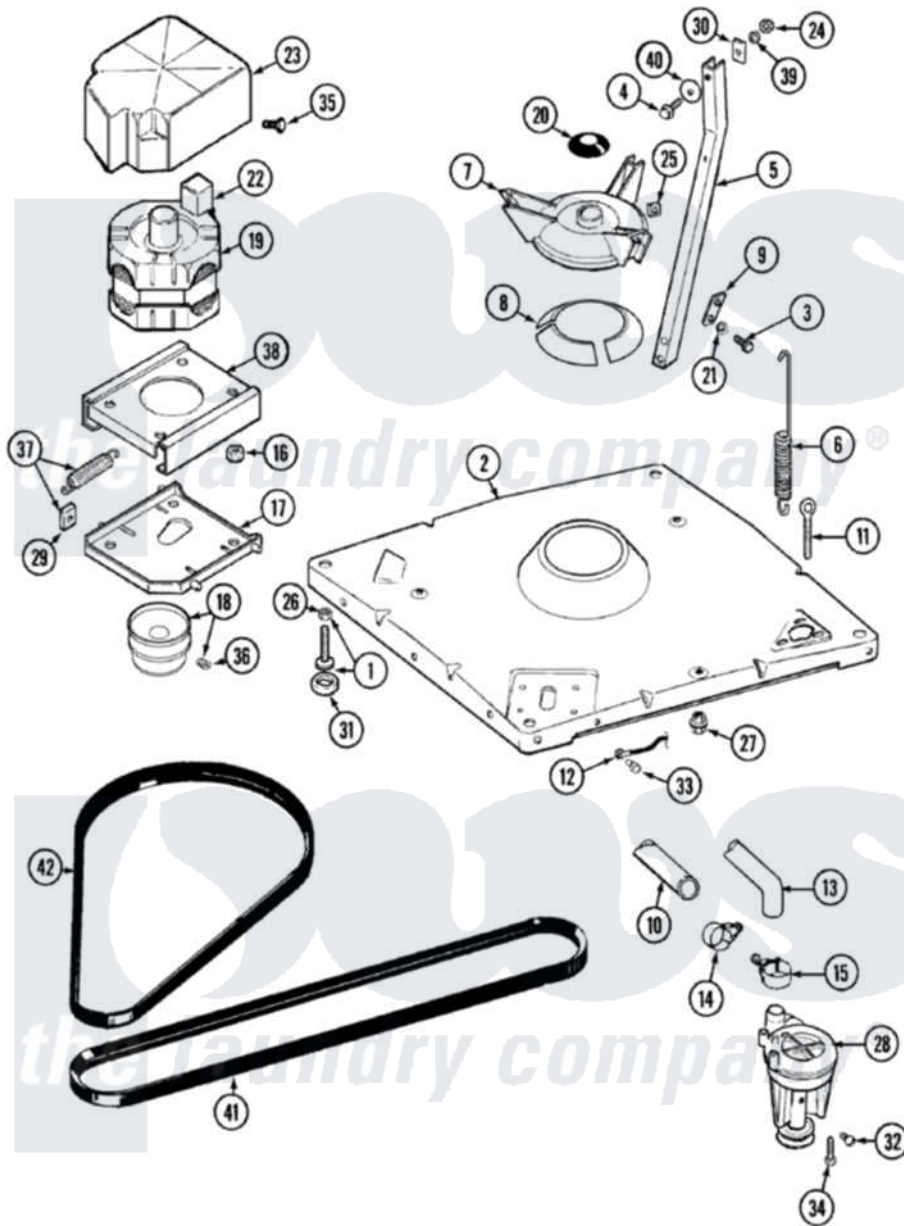

# Maytag LAT9757AAE 01 - BASE

Maytag Residential Maytag LAT9757AAE Washer Parts Parts Diagram 01 - BASE  
 Click on the part number to view part

| Item | Original Part Number     | Replaced By               | Status | Part Description              |
|------|--------------------------|---------------------------|--------|-------------------------------|
| 1    | Y302699                  | <a href="#">22003428</a>  |        | Leg, Adjustable               |
| 2    | 22001172                 | <a href="#">22002150</a>  |        | Base                          |
| 3    | <a href="#">Y015627</a>  |                           |        | Screw- Hex                    |
| 4    | 205254                   | <a href="#">W10175938</a> |        | Bolt                          |
| "    | 200744                   | <a href="#">W10175939</a> |        | Bolt                          |
| 5    | <a href="#">213053</a>   |                           |        | Brace, Tub Part Not Used      |
| 6    | <a href="#">22001300</a> |                           |        | Spring, Centering             |
| 7    | <a href="#">203725</a>   |                           |        | Damper W/Bolt And Clip        |
| 8    | <a href="#">203956</a>   |                           |        | Damper Pad Kit                |
| 9    | <a href="#">213073</a>   |                           |        | Washer, Double Brace          |
| 10   | <a href="#">22001816</a> |                           |        | Hose, Drain                   |
| 11   | <a href="#">216416</a>   |                           |        | Bolt, Eye/Centering Spring    |
| 12   | <a href="#">901220</a>   |                           |        | Ground Wire                   |
| 13   | <a href="#">213045</a>   |                           |        | Hose, Outer Tub Part Not Used |
| 14   | 22001820                 | <a href="#">285655</a>    |        | Clamp, Hose                   |
| 15   | 22001640                 | <a href="#">285655</a>    |        | Clamp, Hose                   |