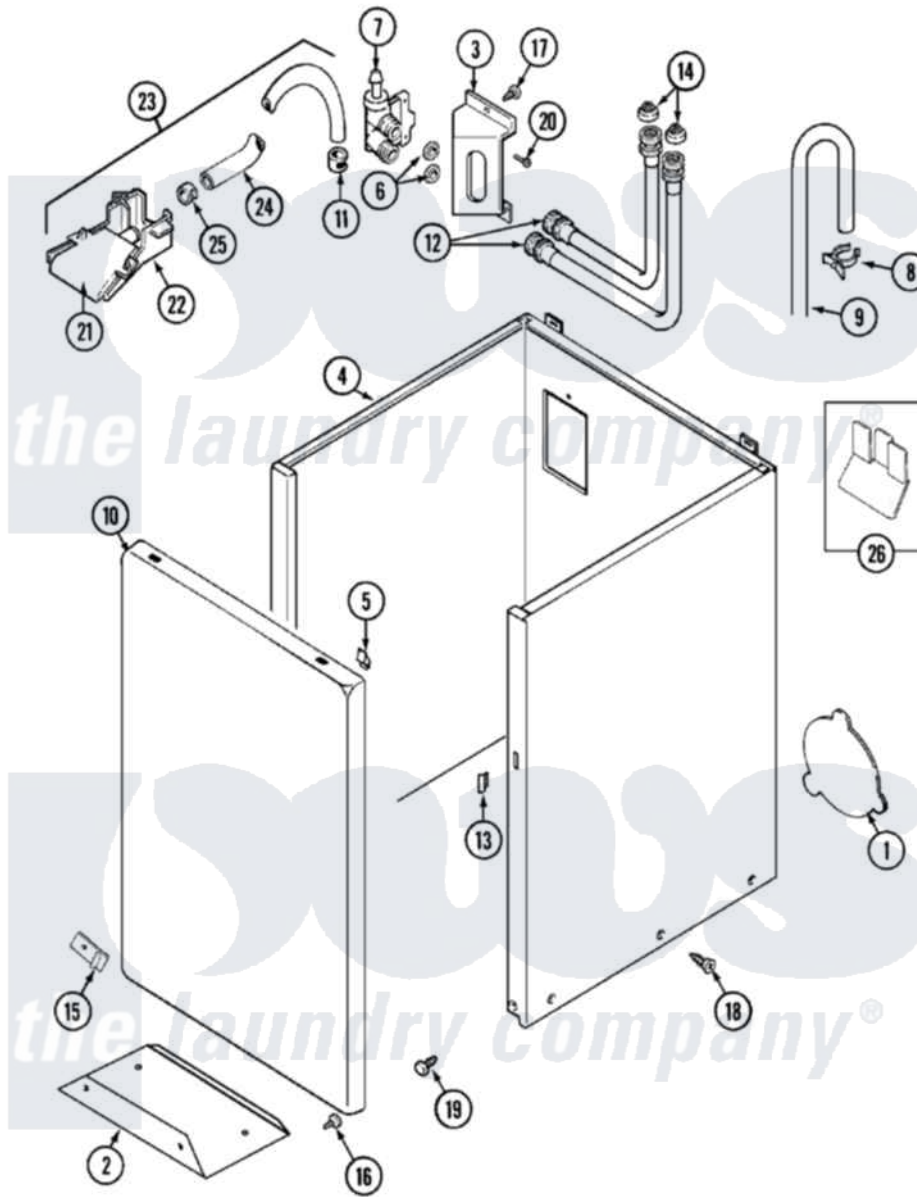

Maytag LAT9757AAE 02 - CABINET

Maytag [Residential Maytag LAT9757AAE Washer Parts](#) Parts Diagram 02 - CABINET
 Click on the part number to view part

Item	Original Part Number	Replaced By	Status	Part Description
1	211294	90767		Screw, 8A X 3/8 HeX Washer Head Tapping
"	211878		Not Available	PLATE, ACCESS
"	22001683	22002924		Plate, Access
2	213846			Guard, Belt
3	22002361			Bracket, Water Valve
4	22002379	22004425		Cabinet White Aspack
5	22001650			Fastener, Spring
6	Y013783			Washer, Inlet Hose
7	214337	96160		Screen
"	22001138			Valve, Water
8	22001815	22002765		Clip, Hose
9	22001816			Hose, Drain
10	22001144			Damper, Sound
"	22001143			Damper, Sound
"	22002366		Not Available	PANEL, FRONT (WHT)
11	216169	596669		Clamp, Manifold

12	202860		Inlet Hose Assembly
13	214376	22002331	Spacer, Front Panel
14	200961	12001413	Strainer And Washer Kit
15	22002376		Clip
"	12001340	204439	Screw And Fstner Assembly
"	22002378	27001200	Screw
"	22001995		Screw Note: Screw, Tumbler Front And Shroud
"	22002377		Clip, Retainer
16	211294	90767	Screw, 8A X 3/8 HeX Washer Head Tapping
17	212276	W10116760	Screw
"	22002372		Screw
18	213007		Xfor Cabinet See Cabinet, Back
19	213121	3400111	Screw, 12-14 X 5/8
"	213122	27001200	Screw
20	Y313561		Screw----NA
21	22001187		Injector
22	22001186		Injector
23	22001304		Water Injector Assembly
24	22001190		Hose, Injector
25	216169	596669	Clamp, Manifold
26	22001972		Clip, Cabinet