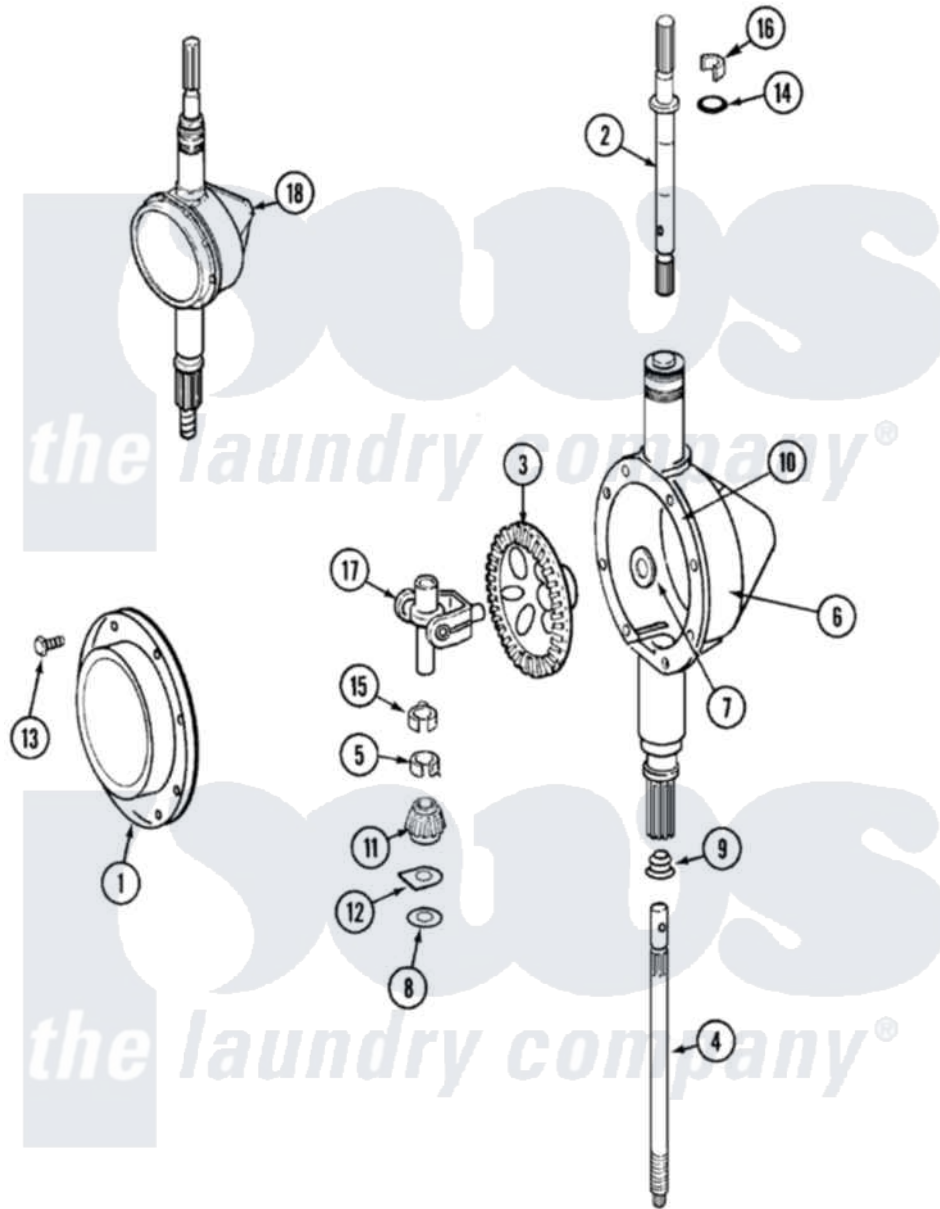

Maytag LAT9757AAE 06 - TRANSMISSION

Maytag Residential Maytag LAT9757AAE Washer Parts Parts Diagram 06 - TRANSMISSION
 Click on the part number to view part

Item	Original Part Number	Replaced By	Status	Part Description
1	206628			Cover, Transmission
2	22002415	6-2168983		Shaft- Agi
3	206713	6-2067130		Gear- Beve
4	12001450			Ctr Shaft W/Collar Andkeeper- Dp
5	22002353			Collar, Center Shaft
6	22002416	6-2300100		Assembly-
7	215394			Washer, Bevel Gear
8	211483	6-2114830		Washer- SP
9	206602	207843		Lip Seal Repair Kit
10	Y058700	675652		Adhesive
11	215401	W10221114		Pinion
12	215395			Plate, Clutch
13	215417		Not Available	SCREW, TRANSMISSION COVER
14	22002417			O-Ring AgitatOr Shaft
15	22002341			Collar, Lower Plastic Keeper

16	22002340		Collar, Agitator Shaft
17	206685	6-2066850	Yoke
18	22002126	6-2097750	Trans Dee