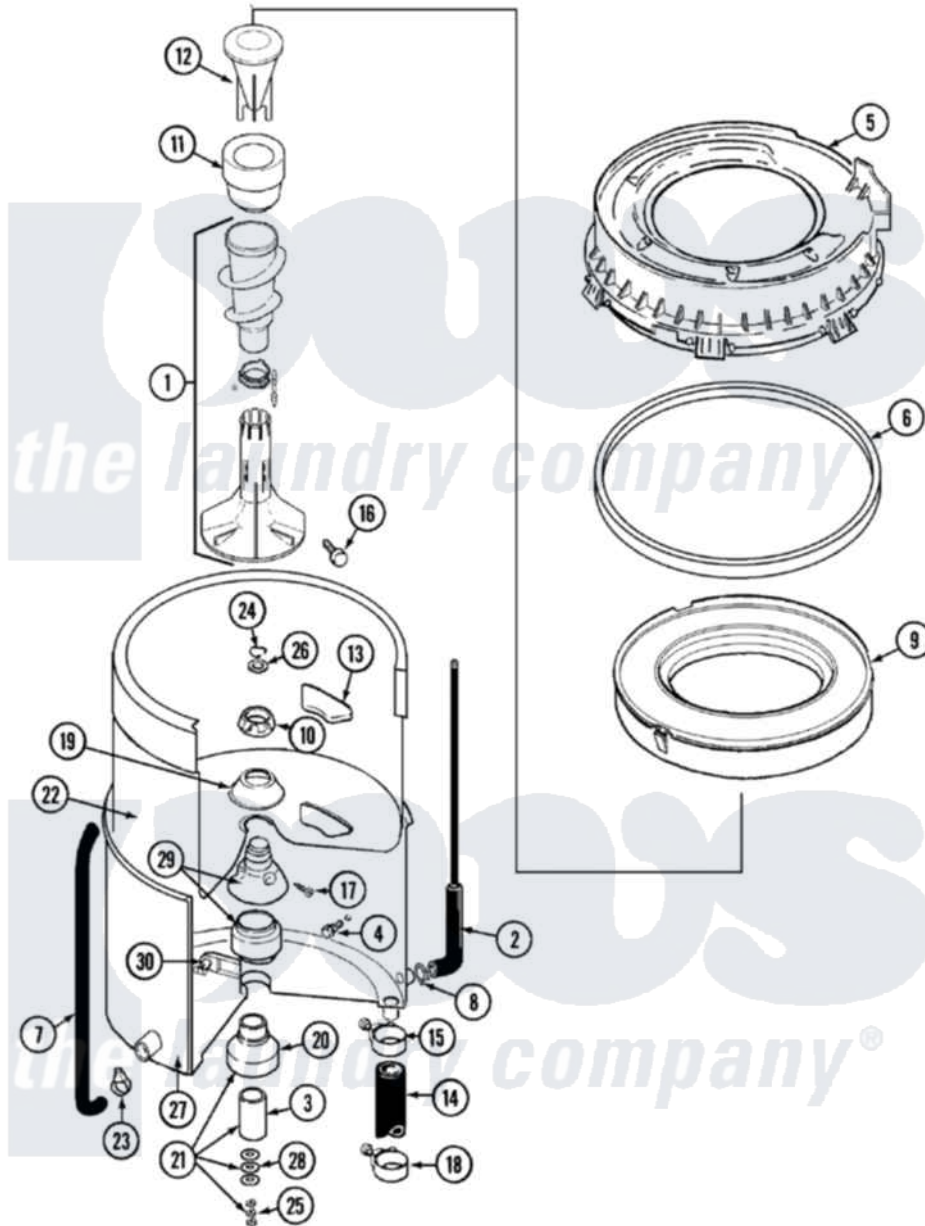

Maytag LAT9757AAE 07 - TUB

Maytag [Residential Maytag LAT9757AAE Washer Parts](#) Parts Diagram 07 - TUB
 Click on the part number to view part

Item	Original Part Number	Replaced By	Status	Part Description
1	22001821			Agitator Auger And Base Assembly
2	22001036	22001619		Tube, Water Level Switch
3	211130			Bearing Liner, Tub Bearing
4	200744	W10175939		Bolt
"	205254	W10175938		Bolt
5	22001299			Tub Cover And Gasket Assembly
6	Y22001201	22001007		Gasket, Cover To Tub
7	22001320			Tube, Bleach
8	211641			Clamp, 1-1/16"
9	22001142			Ring, Balance
10	211047	6-2110472		Nut- Clamp
11	22001805	21001905		Dispenser, Fabric
12	22001799			Cup, Detergent
"	22001806	21001905		Dispenser, Fabric
13	207219			Filter, Self-Cleaning

14	213045		Hose, Outer Tub Part Not Used
15	22001640	285655	Clamp, Hose
16	22001819		LOcking Screw And O Ring
17	22001423		Set Screw, Mounting Stem
18	22001640	285655	Clamp, Hose
19	211210		Washer, Clamping Nut
20	200824	6-2040130	Tub Bearin
21	204013	6-2040130	Tub Bearin
22	22001139		Tub, Inner
23	205161	489503	Clamp
24	Y015667		Retaining Ring
25	Y054867		Washer, Lock
26	Y015666		Washer, Retaining -
27	22001114	Not Available	TUB, OUTER (EX. LARGE)
28	211100		Washer, Outer Tub
29	22001648	6-2095720	Mounting S
30	214434		Spout, Deflector