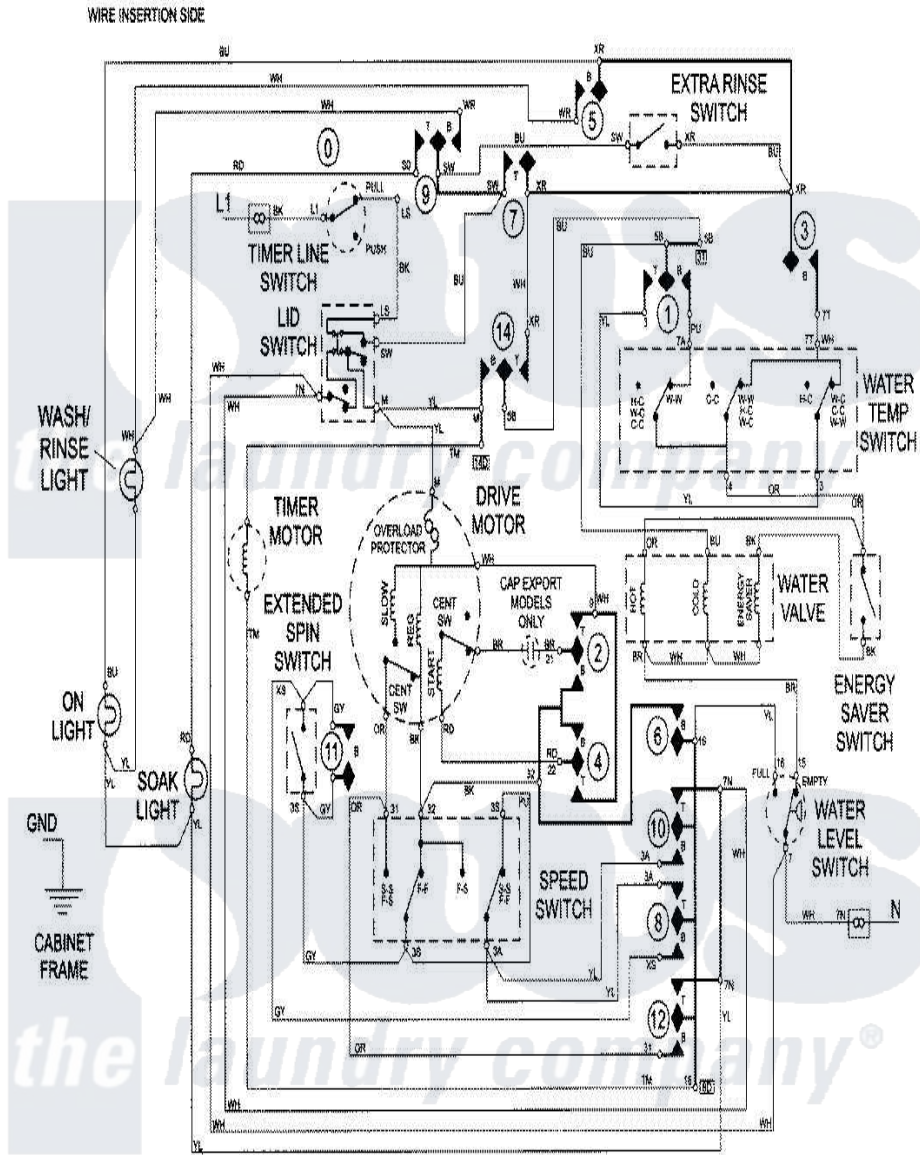

# Maytag LAT9757AAE 08 - WIRING INFORMATION

Maytag Residential Maytag LAT9757AAE Washer Parts Parts Diagram 08 - WIRING INFORMATION  
 Click on the part number to view part

Item	Original Part Number	Replaced By	Status	Part Description
NI	15002393		Not Available	WIRING INFORMATION