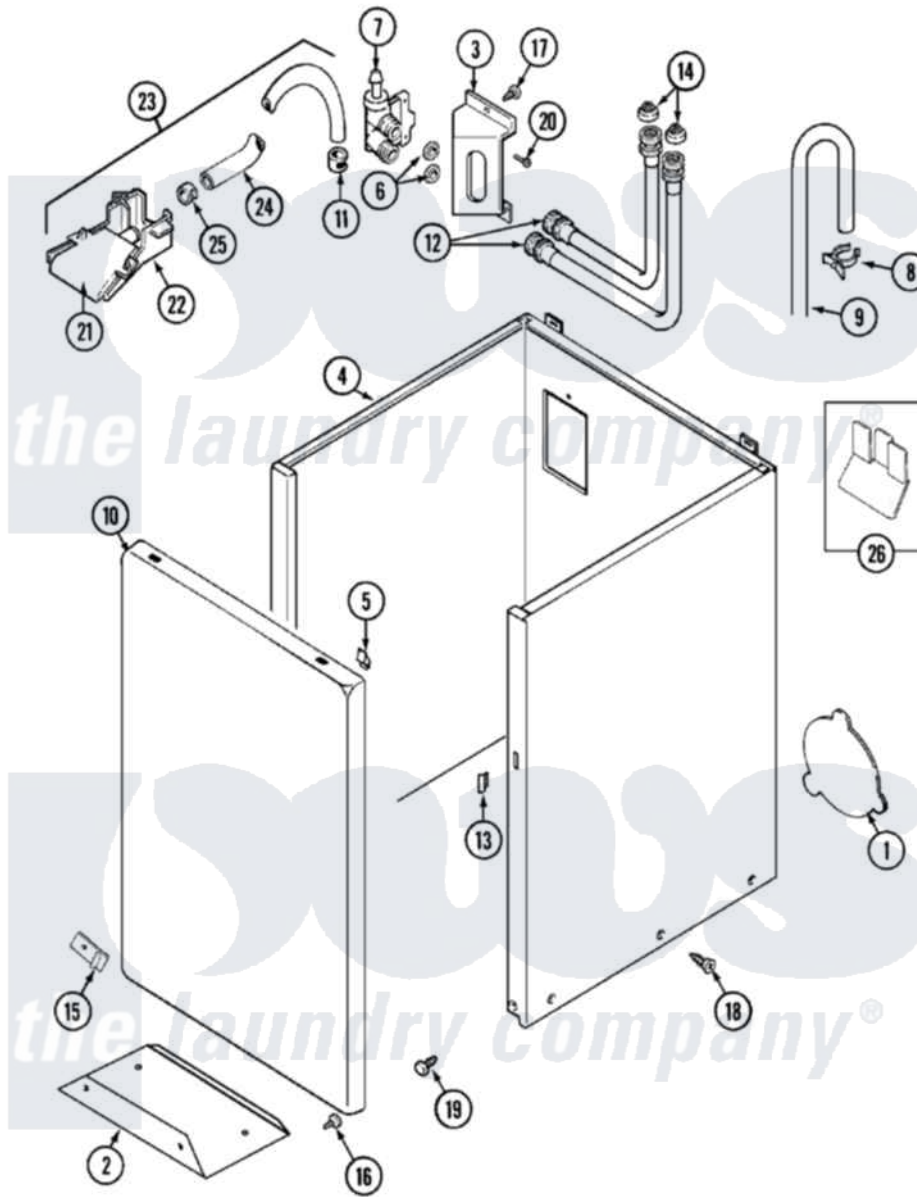

Maytag LAT9757AAM 02 - CABINET

Maytag [Residential Maytag LAT9757AAM Washer Parts](#) Parts Diagram 02 - CABINET
 Click on the part number to view part

Item	Original Part Number	Replaced By	Status	Part Description
1	211294	90767		Screw, 8A X 3/8 HeX Washer Head Tapping
"	211878		Not Available	PLATE, ACCESS
"	22001683	22002924		Plate, Access
2	213846			Guard, Belt
3	22002361			Bracket, Water Valve
4	22002380	22001303		Cabinet ---NA
5	22001650			Fastener, Spring
6	Y013783			Washer, Inlet Hose
7	214337	96160		Screen
"	22001138			Valve, Water
8	22001815	22002765		Clip, Hose
9	22001816			Hose, Drain
10	22001144			Damper, Sound
"	22001143			Damper, Sound
"	22002370	22002658		Panel, Front
11	216169	596669		Clamp, Manifold

12	202860		Inlet Hose Assembly
13	214376	22002331	Spacer, Front Panel
14	200961	12001413	Strainer And Washer Kit
15	22002376		Clip
"	12001341		Screw And Fastener Kit
"	22002378	27001200	Screw
"	22001995		Screw Note: Screw, Tumbler Front And Shroud
"	22002377		Clip, Retainer
16	211294	90767	Screw, 8A X 3/8 HeX Washer Head Tapping
17	212276	W10116760	Screw
"	22002372		Screw
18	213007		Xfor Cabinet See Cabinet, Back
19	213121	3400111	Screw, 12-14 X 5/8
"	213122	27001200	Screw
20	Y313561		Screw---NA
21	22001187		Injector
22	22001186		Injector
23	22001304		Water Injector Assembly
24	22001190		Hose, Injector
25	216169	596669	Clamp, Manifold
26	22001972		Clip, Cabinet