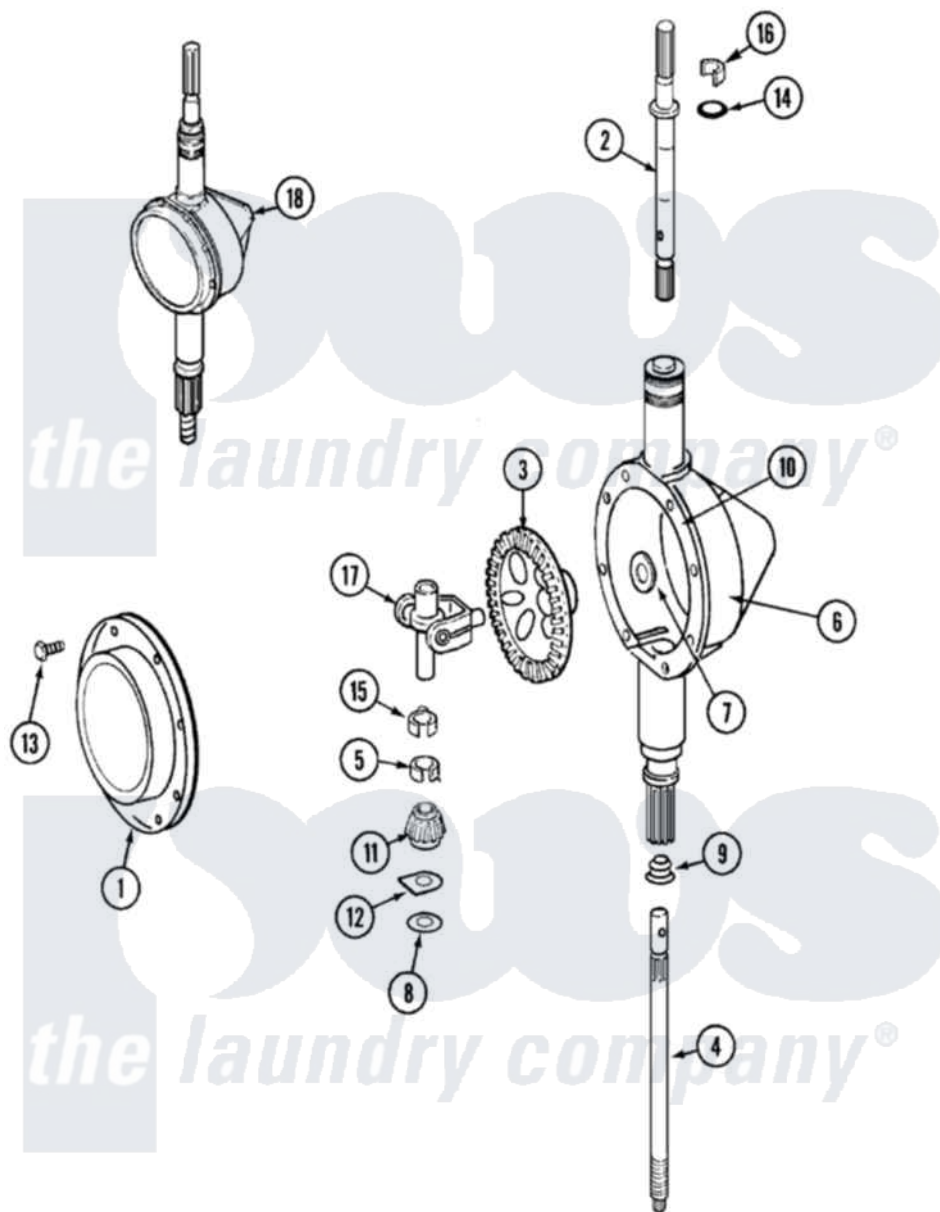

# Maytag LAT9757AAM 06 - TRANSMISSION

Maytag [Residential Maytag LAT9757AAM Washer Parts](#) Parts Diagram 06 - TRANSMISSION  
 Click on the part number to view part

Item	Original Part Number	Replaced By	Status	Part Description
1	<a href="#">206628</a>			Cover, Transmission
2	22002415	<a href="#">6-2168983</a>		Shaft- Agi
3	206713	<a href="#">6-2067130</a>		Gear- Beve
4	<a href="#">12001450</a>			Ctr Shaft W/Collar Andkeeper- Dp
5	<a href="#">22002353</a>			Collar, Center Shaft
6	22002416	<a href="#">6-2300100</a>		Assembly-
7	<a href="#">215394</a>			Washer, Bevel Gear
8	211483	<a href="#">6-2114830</a>		Washer- SP
9	206602	<a href="#">207843</a>		Lip Seal Repair Kit
10	Y058700	<a href="#">675652</a>		Adhesive
11	215401	<a href="#">W10221114</a>		Pinion
12	<a href="#">215395</a>			Plate, Clutch
13	215417		Not Available	SCREW, TRANSMISSION COVER
14	<a href="#">22002417</a>			O-Ring AgitatOr Shaft
15	<a href="#">22002341</a>			Collar, Lower Plastic Keeper

16	<a href="#">22002340</a>		Collar, Agitator Shaft
17	206685	<a href="#">6-2066850</a>	Yoke
18	22002126	<a href="#">6-2097750</a>	Trans Dee