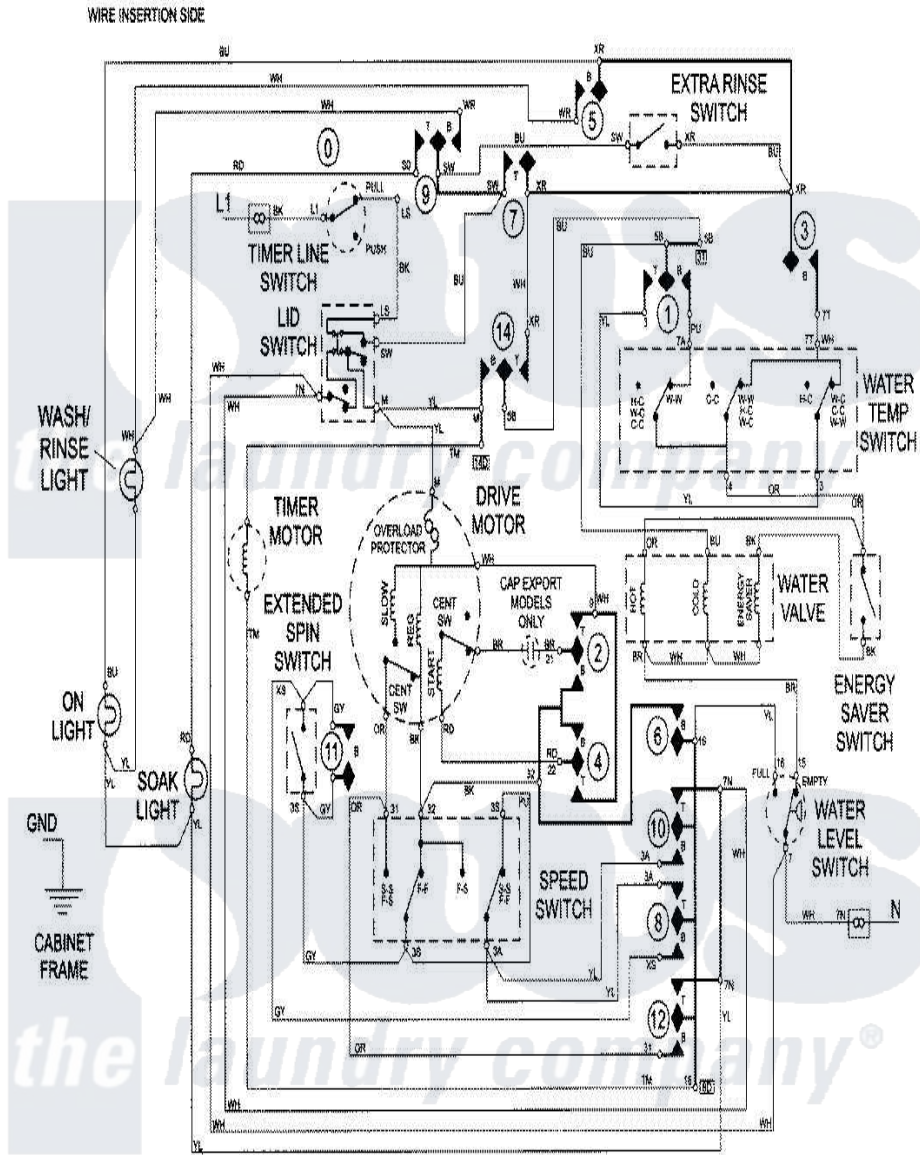

Maytag LAT975AAM 08 - WIRING INFORMATION

Maytag [Residential Maytag LAT975AAM Washer Parts](#) Parts Diagram 08 - WIRING INFORMATION
 Click on the part number to view part

Item	Original Part Number	Replaced By	Status	Part Description
NI	15002393		Not Available	WIRING INFORMATION