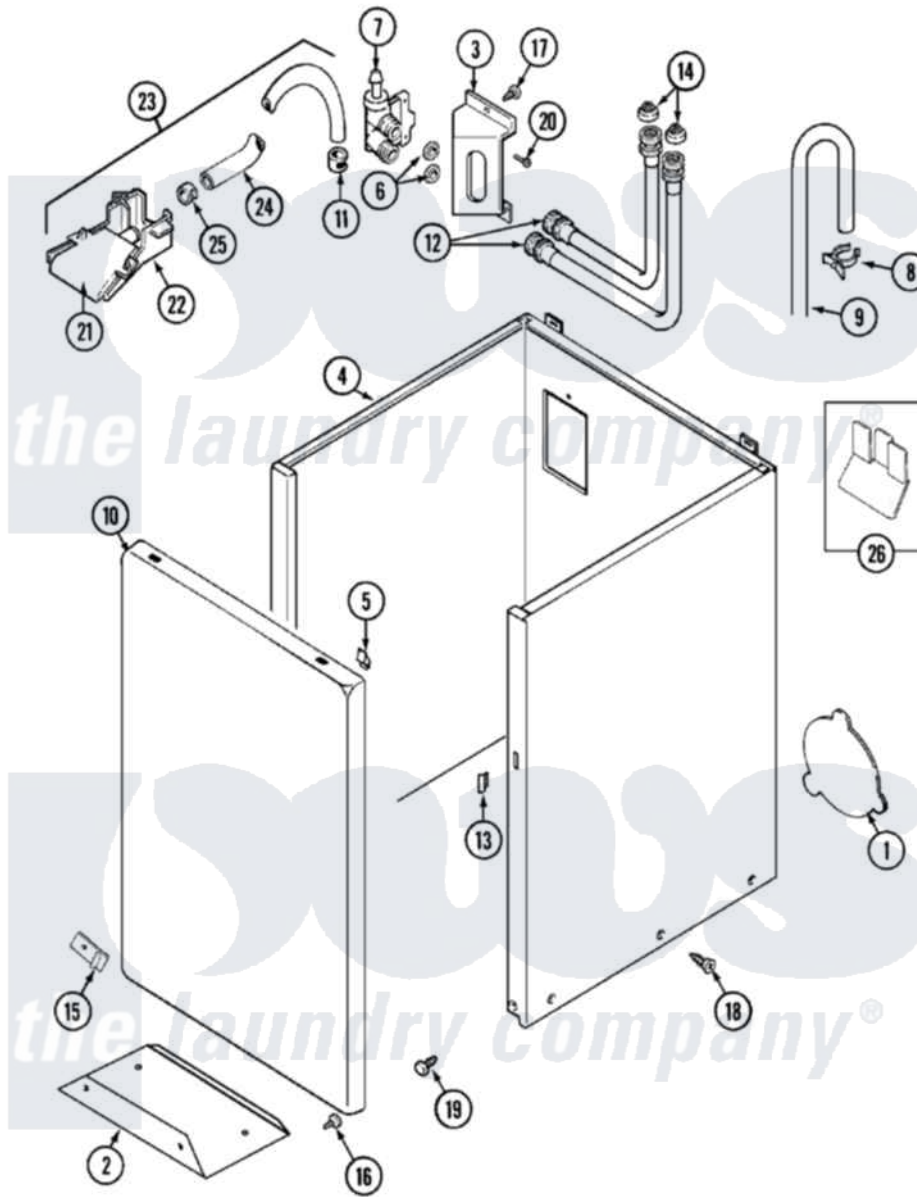

Maytag LAT9766AAE 02 - CABINET

Maytag [Residential Maytag LAT9766AAE Washer Parts](#) Parts Diagram 02 - CABINET
 Click on the part number to view part

Item	Original Part Number	Replaced By	Status	Part Description
1	22001683	22002924		Plate, Access
"	211294	90767		Screw, 8A X 3/8 HeX Washer Head Tapping
2	213846			Guard, Belt
3	22002361			Bracket, Water Valve
4	22002379	22004425		Cabinet White Aspack
5	22001650			Fastener, Spring
6	Y013783			Washer, Inlet Hose
7	214337	96160		Screen
"	22001138			Valve, Water
8	22001815	22002765		Clip, Hose
9	22001816			Hose, Drain
10	22002366		Not Available	PANEL, FRONT (WHT)
"	22001143			Damper, Sound
"	22001144			Damper, Sound
11	216169	596669		Clamp, Manifold
12	202860			Inlet Hose Assembly

13	214376	22002331	Spacer, Front Panel
14	200961	12001413	Strainer And Washer Kit
15	12001341		Screw And Fastener Kit
"	22001995		Screw Note: Screw, Tumbler Front And Shroud
"	22002376		Clip
"	22002377		Clip, Retainer
"	22002378	27001200	Screw
16	211294	90767	Screw, 8A X 3/8 HeX Washer Head Tapping
17	Y313561		Screw----NA
18	213007		Xfor Cabinet See Cabinet, Back
19	213122	27001200	Screw
"	213121	3400111	Screw, 12-14 X 5/8
20	Y313561		Screw----NA
21	22001187		Injector
22	22001186		Injector
23	22001304		Water Injector Assembly
24	22001190		Hose, Injector
25	216169	596669	Clamp, Manifold
26	22001972		Clip, Cabinet