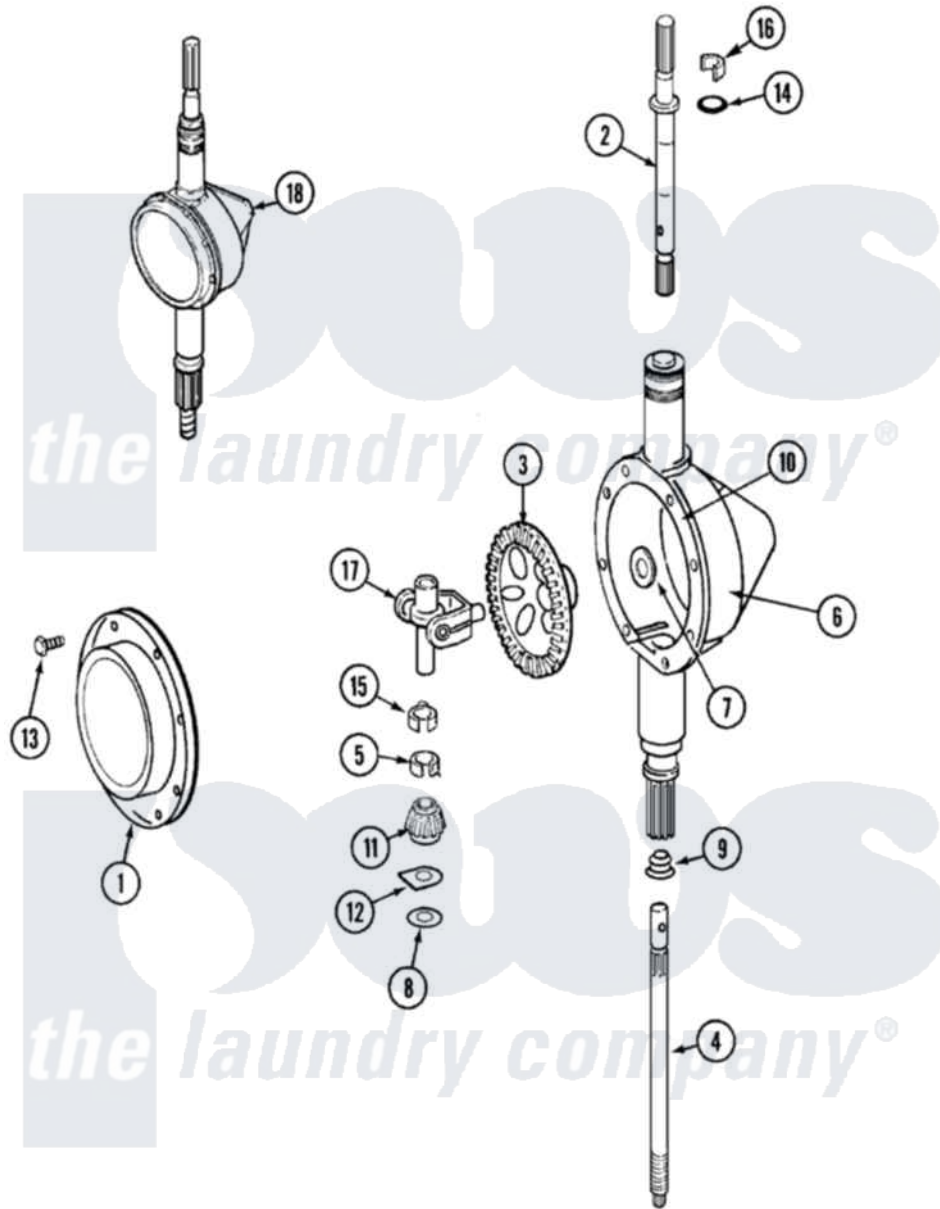

Maytag LAT9766AAE 06 - TRANSMISSION

Maytag [Residential Maytag LAT9766AAE Washer Parts](#) Parts Diagram 06 - TRANSMISSION
 Click on the part number to view part

| Item | Original Part Number | Replaced By | Status | Part Description |
|------|--------------------------|---------------------------|---------------|------------------------------|
| 1 | 206628 | | | Cover, Transmission |
| 2 | 22002415 | 6-2168983 | | Shaft- Agi |
| 3 | 206713 | 6-2067130 | | Gear- Beve |
| 4 | 22002342 | 6-2300050 | | Shaft- Cen |
| 5 | 22002353 | | | Collar, Center Shaft |
| 6 | 22002416 | 6-2300100 | | Assembly- |
| 7 | 215394 | | | Washer, Bevel Gear |
| 8 | 211483 | 6-2114830 | | Washer- SP |
| 9 | 206602 | 207843 | | Lip Seal Repair Kit |
| 10 | Y058700 | 675652 | | Adhesive |
| 11 | 215401 | W10221114 | | Pinion |
| 12 | 215395 | | | Plate, Clutch |
| 13 | 215417 | | Not Available | SCREW, TRANSMISSION COVER |
| 14 | 22002417 | | | O-Ring Agitator Shaft |
| 15 | 22002341 | | | Collar, Lower Plastic Keeper |
| 16 | 22002340 | | | Collar, Agitator Shaft |