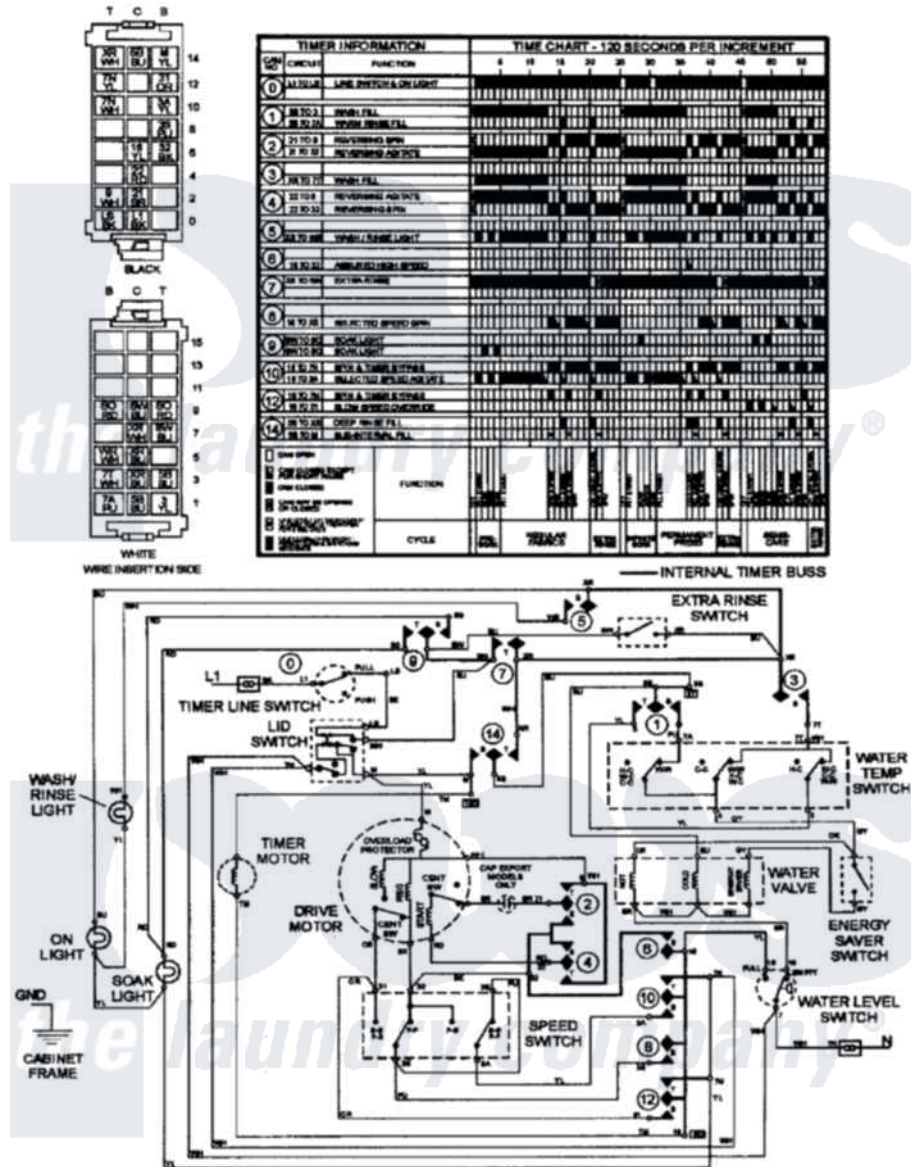

Maytag LAT9766AAE 08 - WIRING INFORMATION

Maytag Residential Maytag LAT9766AAE Washer Parts Parts Diagram 08 - WIRING INFORMATION
 Click on the part number to view part

Item	Original Part Number	Replaced By	Status	Part Description
NI	15002447		Not Available	WIRING INFORMATION