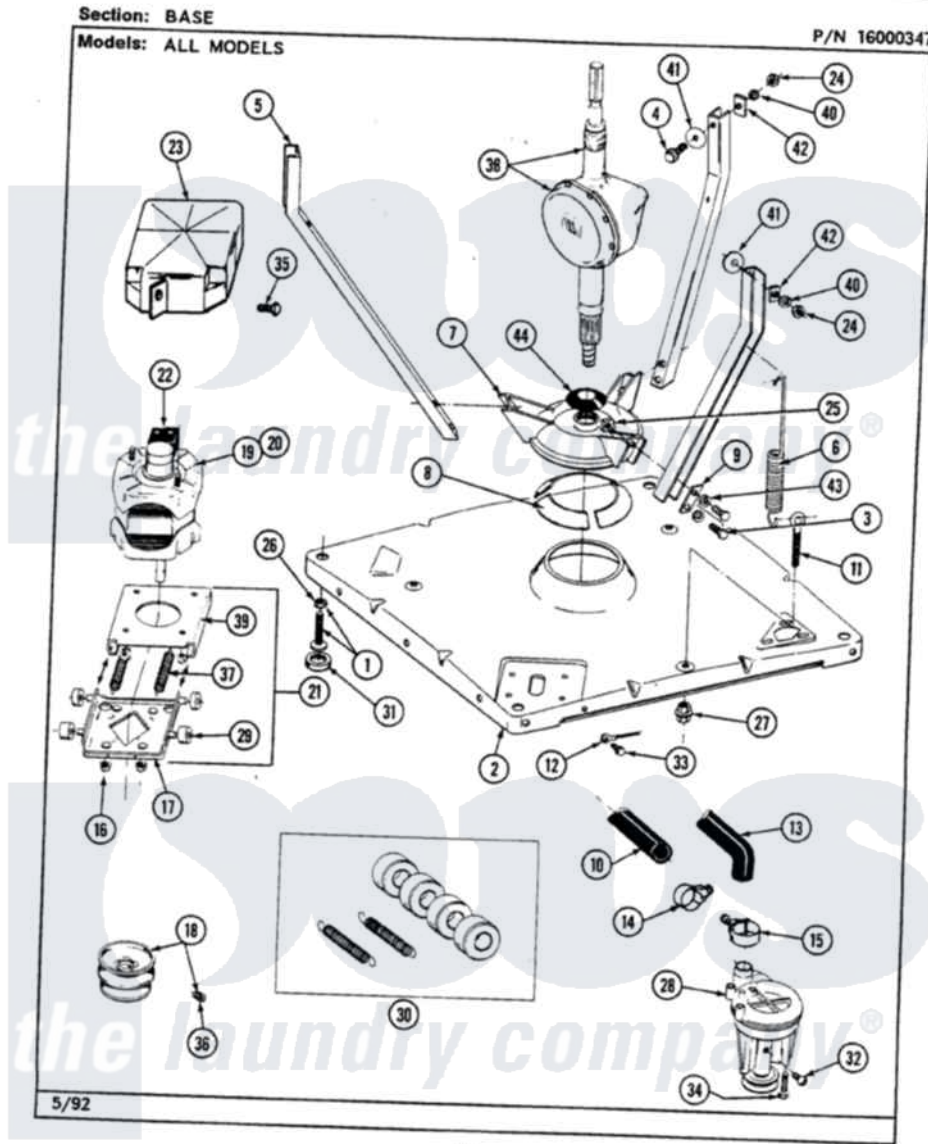

Maytag LAT9800AAL 01 - BASE

44

Maytag Residential Maytag LAT9800AAL Washer Parts Parts Diagram 01 - BASE
 Click on the part number to view part

Item	Original Part Number	Replaced By	Status	Part Description
1	Y302699	22003428		Leg, Adjustable
2	203274			Base With Damper Pads
3	Y015627			Screw- Hex
4	205254	W10175938		Bolt
"	200744	W10175939		Bolt
5	213053			Brace, Tub Part Not Used
6	213054			Centering Spring - 3 Used
7	203725			Damper W/Bolt And Clip
8	203956			Damper Pad Kit
9	213073			Washer, Double Brace
10	214767	22001448		Hose, Pump
11	213120	216416		Bolt, Eye/Centering Spring
12	204807			Ground Wire, Supp. Plte To Top Cover
13	213045			Hose, Outer Tub Part Not Used
14	200461	285655		Clamp, Hose