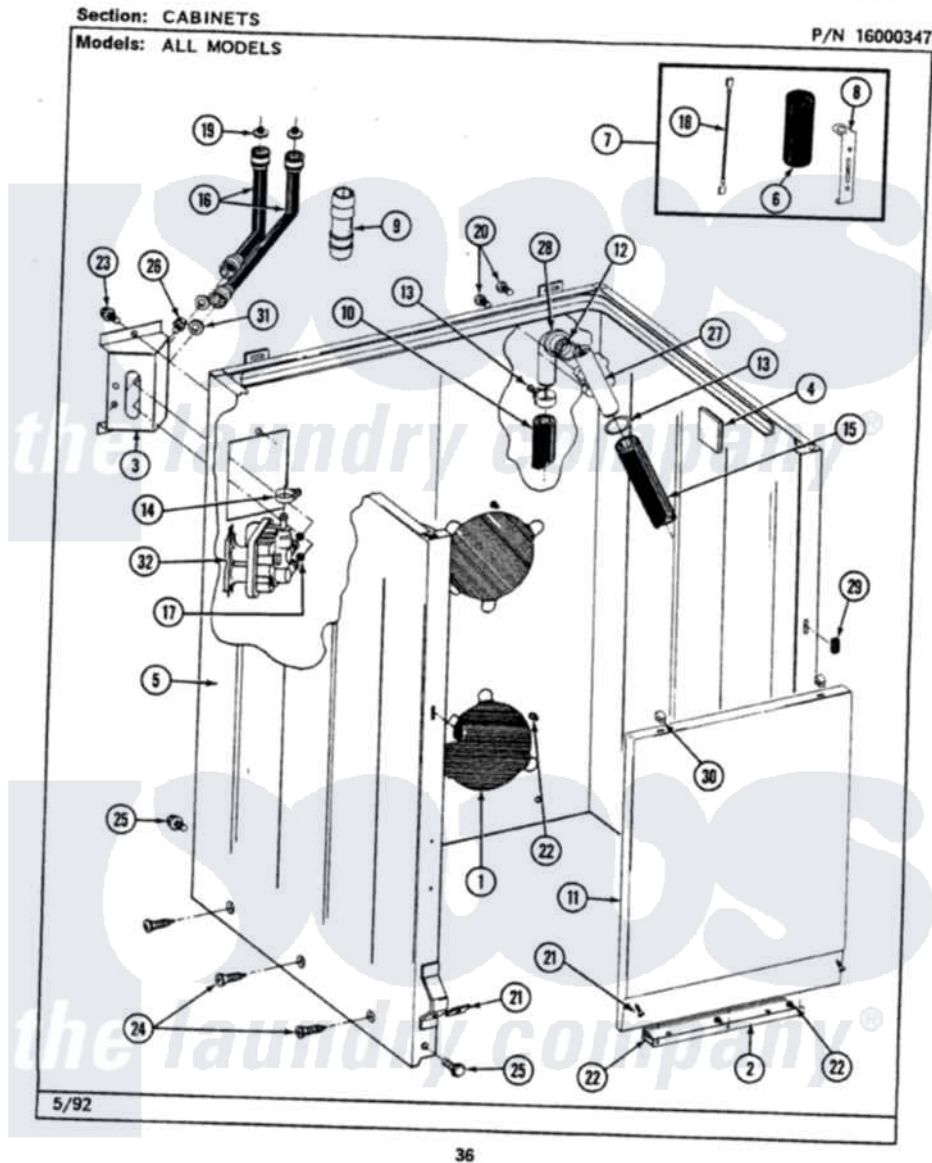

# Maytag LAT9800AAL 02 - CABINET

Maytag Residential Maytag LAT9800AAL Washer Parts Parts Diagram 02 - CABINET  
Click on the part number to view part

Item	Original Part Number	Replaced By	Status	Part Description
1	211878		Not Available	PLATE, ACCESS
2	<a href="#">213846</a>			Guard, Belt
3	214812	<a href="#">22002361</a>		Bracket, Water Valve
4	<a href="#">215058</a>			Pad, Cabinet Bumper
5	203319L		Not Available	(ALMOND)
6	<a href="#">Y200832</a>			Capacitor
7	<a href="#">206103</a>			Capacitor Kit
8	<a href="#">211149</a>			Clip, Capacitor
9	<a href="#">Y216015</a>			Coupling, Hose
10	<a href="#">Y059149</a>			(7/8" I.D. CARTON OF 50 FT.)
"	<a href="#">216017</a>			Hose, Drain
11	212998L		Not Available	FRONT PANEL-ALMOND
12	<a href="#">214765</a>			Gasket, Siphon Break
13	200908	<a href="#">285655</a>		Clamp, Hose
14	<a href="#">201575</a>			Clamp, Hose
15	214767	<a href="#">22001448</a>		Hose, Pump

16	<a href="#">202860</a>		Inlet Hose Assembly
17	214337	<a href="#">96160</a>	Screen
18	<a href="#">203237</a>		No.17 Wire With Terminal
19	200961	<a href="#">12001413</a>	Strainer And Washer Kit
20	<a href="#">Y014874</a>		Screw, Idler Arm And Sleeve
21	<a href="#">204439</a>		Screw And Fstner Assembly
22	211294	<a href="#">90767</a>	Screw, 8A X 3/8 HeX Washer Head Tapping
23	212276	<a href="#">W10116760</a>	Screw
24	<a href="#">213007</a>		Xfor Cabinet See Cabinet, Back
25	213121	<a href="#">3400111</a>	Screw, 12-14 X 5/8
"	213122	<a href="#">27001200</a>	Screw
26	<a href="#">Y313561</a>		Screw---NA
27	<a href="#">206638</a>		Siphon Break
28	Y216016	<a href="#">W10116738</a>	Elbow
29	214376	<a href="#">22002331</a>	Spacer, Front Panel
30	212982	<a href="#">22001650</a>	Fastener, Spring
31	<a href="#">Y013783</a>		Washer, Inlet Hose
32	<a href="#">205613</a>		Water Valve