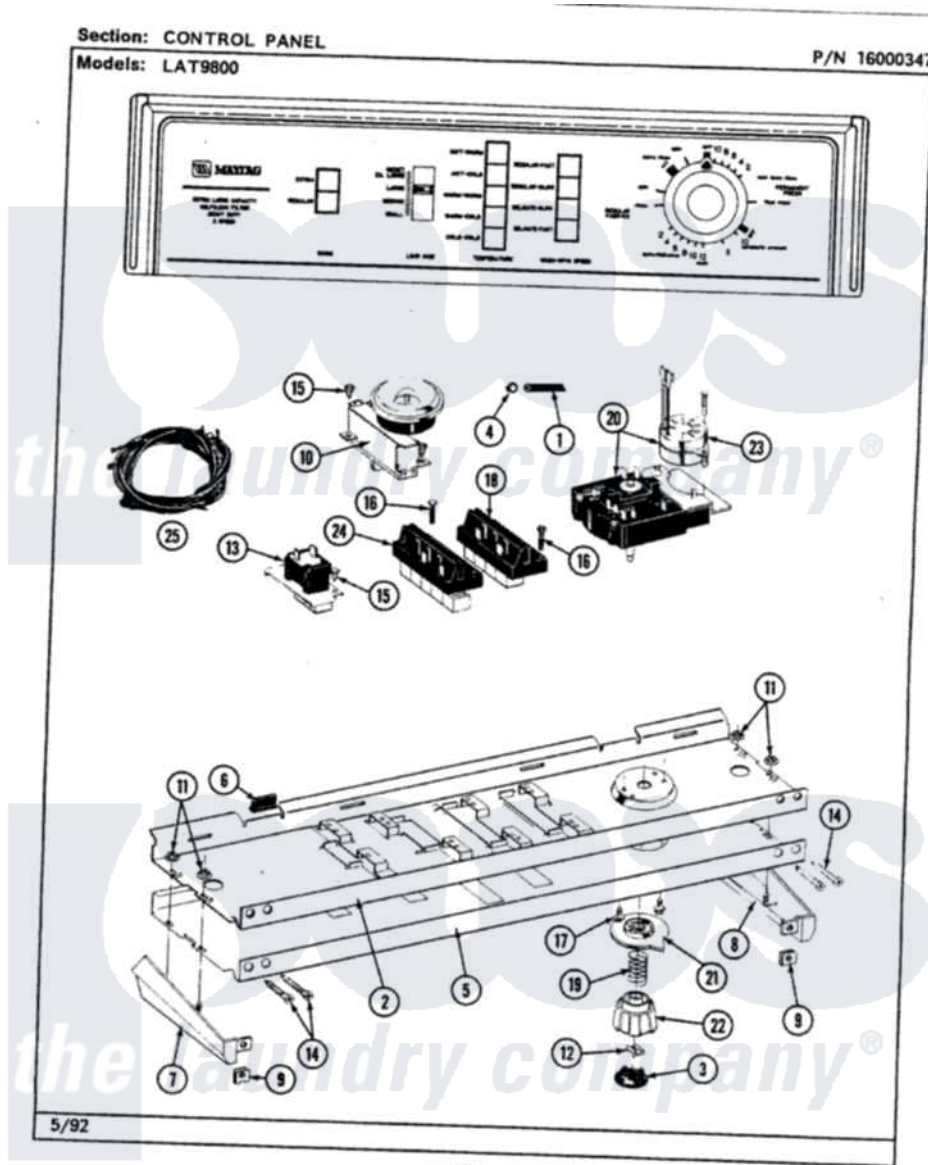

Maytag LAT9800AAL 04 - CONTROL PANEL

30

Maytag [Residential Maytag LAT9800AAL Washer Parts](#) Parts Diagram 04 - CONTROL PANEL
Click on the part number to view part

Item	Original Part Number	Replaced By	Status	Part Description
1	212949	22001866		Screw, Relay
2	214809			Back Up Plate
3	215821		Not Available	CAP, KNOB
4	410296	596669		Clamp, Manifold
5	207385		Not Available	CONTROL PANEL
6	214897			Pad, Control Panel
7	207215		Not Available	END CAP LH
8	207216		Not Available	END CAP RH
9	214894			Fastener, End Cap
10	207360			Infinite Level Press Switch
11	214872			Palnut, End Cap Note: Nut, Lamp Holder
12	211605			Bezel, Timer Dial
13	207365			2 Button Switch
14	210932			Screw, No.8 X 9/16 Ctsk Note: Screw, Inlet Duct
15	211168	W10139210		Screw, 8-18 X 5/16

16	213117	67006908	Screw, Ice Rack
17	213966	3400014	Screw
18	207369	Not Available	SPEED CONTROL SWITCH - 4 BUTTO
19	211065		Spring, Index Wheel
20	207371		Timer
21	215827	Not Available	TIMER DIAL SKIRT
22	215828		Knob, Timer
23	205033	22205033	Motor- Tim
24	207366		Temp Control Switch - 5 Button
25	207380	Not Available	WIRE HARNESS