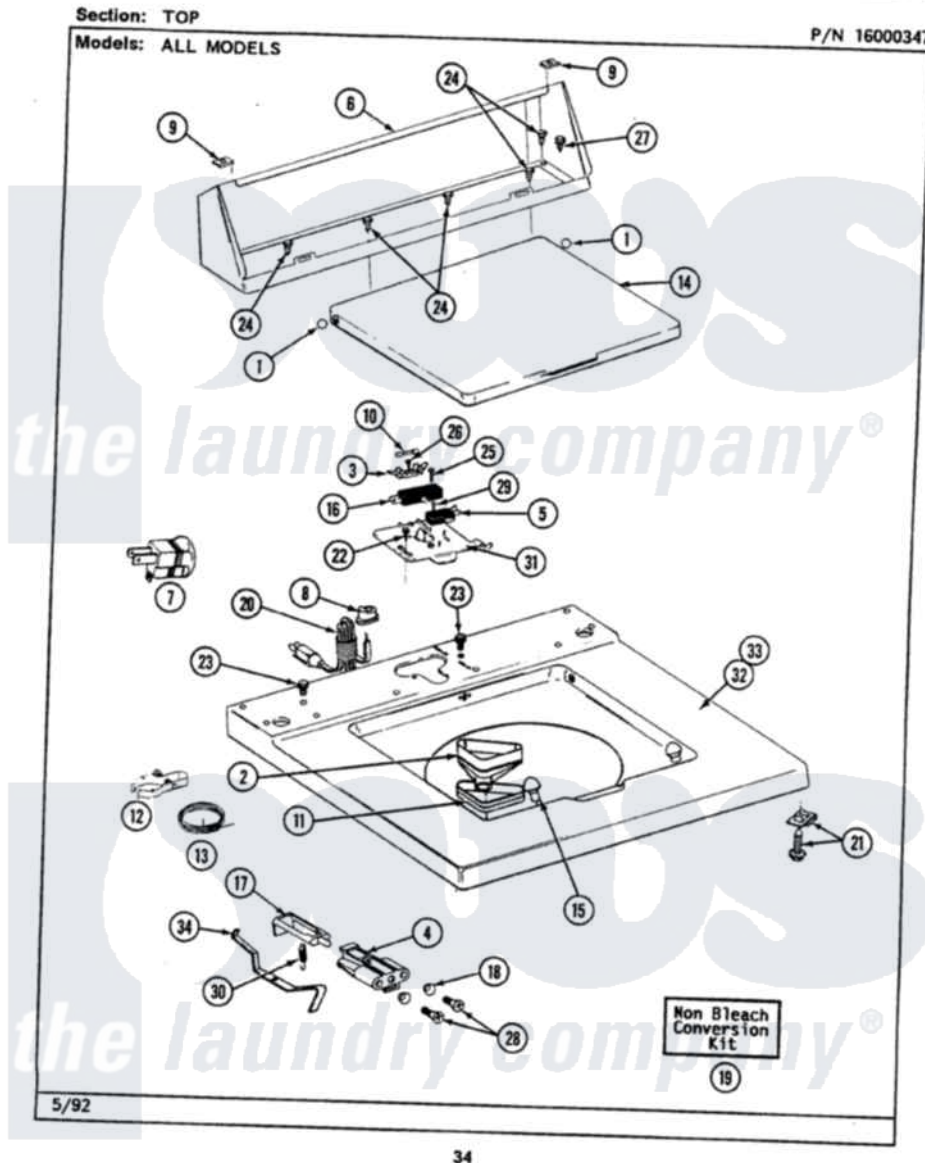

Maytag LAT9800AAL 06 - TOP

Maytag [Residential Maytag LAT9800AAL Washer Parts](#) Parts Diagram 06 - TOP
 Click on the part number to view part

Item	Original Part Number	Replaced By	Status	Part Description
1	211726			Hinge, Ball Lid
2	215578			Bleach Inlet Almond
3	207167			Block, Fuse
4	214279	204968		Plunger And Bracket Assembly--W
5	207166			Switch, Check
6	205635L		Not Available	CONSOLE (ALM)
7	Y201808			Converter
8	211881			Grommet, Cord Part Not Used-Gas Models Only
9	215075			Fastener, Control Panel To Console
10	207168	22001682		Switch Assembly, Lid W/4amp Fuse
11	214436			Gasket
12	301548			Clamp, Ground Wire
13	311155			Ground Wire And Clamp
14	216073L		Not Available	(ALMOND)---NA

15	212716		Bumper, Lid
16	205415	279347	Switch-Lid
17	215700		Not Available
18	211500		LID SWITCH PLUNGER
19	205997		Washer, Bracket To Top Cover
20	204590		Non-Bleach Conversion Kit
21	204445		Cord, Power
22	207159	489355	Screw And Fastener Assembly
23	210186	3370225	Screw, 8 X 1/2
24	211294	90767	Screw
25	213501		Screw, 8A X 3/8 HeX Washer Head Tapping
26	215705	Y311711	Screw, No.6-20 X 1-1/8 Inch
27	Y313559		Screw, Fuse Block
28	910182	25-7809	Screw
29	912012	3400409	Screw, No.6-20 1/2 Flthd Torx
30	213720		Screw
31	Y215699	22001678	Spring, Lid Switch
32	207170L		Bracket, Switch And Fuse
34	215704		Top Cover Assembly ALM----NA
			Lever, Unbalance